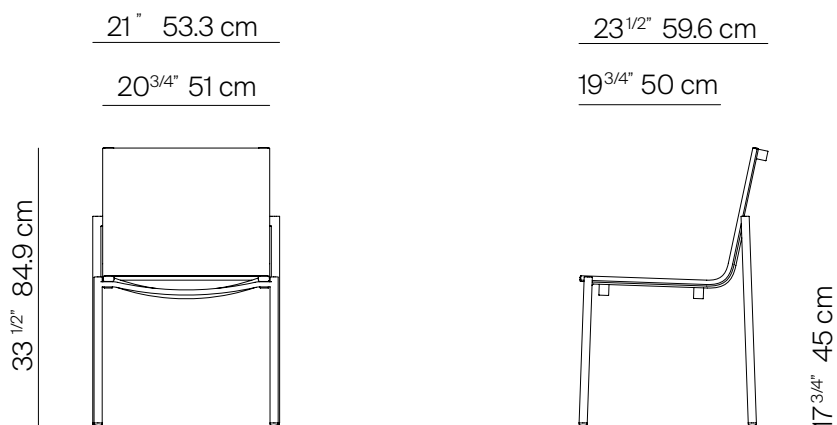

GREENWICH

by Mario Ruiz

BATYLINE TEAK DINING SIDE CHAIR STACKABLE

832203

SPECIFICATIONS

Width:	21"	53.3 cm
Depth:	23 1/2"	59.6 cm
Height:	33 1/2"	84.9 cm
Seat height:	17 3/4"	45 cm

MATERIALS

Frame: Premium grade teak wood.

832203

MEASURES INCH CM	OVERALL WIDTH	OVERALL DEPTH	OVERALL HEIGHT WITH CUSHIONS	OVERALL FRAME HEIGHT	ARM HEIGHT	ARM WIDTH	FOOT HEIGHT	SEAT HEIGHT WITH CUSHIONS	FRAME SEAT HEIGHT	INSIDE SEAT WIDTH	INSIDE SEAT DEPTH
DESCRIPTION	A	B	C	D	E	F	G	H	I	J	K
BATYLINE TEAK DINING SIDE CHAIR STACKABLE	21	23 1/2	-	33 1/2	-	-	17 3/4	-	17 3/4	20 3/4	19 3/4
SKU# 832203	53.3	59.6	-	84.9	-	-	45	-	45	51	50

MEASURES INCH CM	# OF BACK CUSHIONS	COM BACK CUSHIONS YARDS METERS	# OF SEAT CUSHIONS	DIAGONAL CLEARANCE	FURNITURE WEIGHT LBS KGS	TOTAL PIECES IN A BOX	BOXED WEIGHT LBS KGS	CUBE
DESCRIPTION	L							
BATYLINE TEAK DINING SIDE CHAIR STACKABLE	-	-	-	41	15	4	38	15.1
SKU# 832203	-	-	-	103.8	6	4	17	