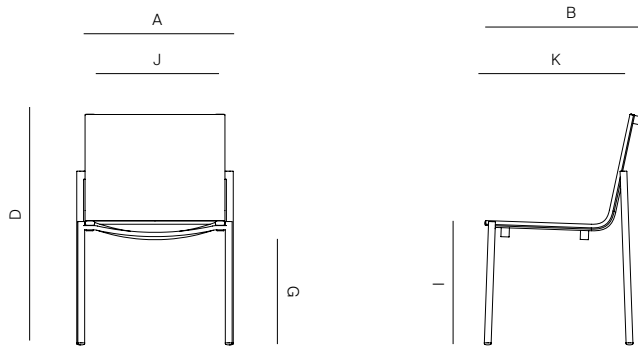

GREENWICH

by Mario Ruiz

BATYLINE TEAK DINING SIDE CHAIR STACKABLE

832203

SPECIFICATIONS

Width:	21"	53.3 cm
Depth:	23 1/2"	59.6 cm
Height:	33 1/2"	84.9 cm
Seat height:	17 3/4"	45 cm

MATERIALS

Frame: Premium grade teak wood.

SAND
-35

WHITE
-32

BATYLINE

TRHAW PILLOWS SOLD SEPARATELY

MOQ APPLIED ON CERTAIN FINISHES

DANAO

danaoliving.com

BATYLINE TEAK DINING SIDE CHAIR STACKABLE

832203

MEASURES INCH CM	OVERALL WIDTH	OVERALL DEPTH	OVERALL HEIGHT WITH CUSHIONS	OVERALL FRAME HEIGHT	ARM HEIGHT	ARM WIDTH	FOOT HEIGHT	SEAT HEIGHT WITH CUSHIONS	FRAME SEAT HEIGHT	INSIDE SEAT WIDTH	INSIDE SEAT DEPTH
DESCRIPTION	A	B	C	D	E	F	G	H	I	J	K
BATYLINE TEAK DINING SIDE CHAIR STACKABLE	21	23 1/2	-	33 1/2	-	-	17 3/4	-	17 3/4	20 3/4	19 3/4
SKU# 832203	53.3	59.6	-	84.9	-	-	45	-	45	51	50

MEASURES INCH CM	# OF BACK CUSHIONS	COM BACK CUSHIONS YARDS METERS	# OF SEAT CUSHIONS	DIAGONAL CLEARANCE	FURNITURE WEIGHT LBS KGS	TOTAL PIECES IN A BOX	BOXED WEIGHT LBS KGS	CUBE
DESCRIPTION	L							
BATYLINE TEAK DINING SIDE CHAIR STACKABLE	-	-	-	41	15	4	38	15.1
SKU# 832203	-	-	-	103.8	6	4	17	