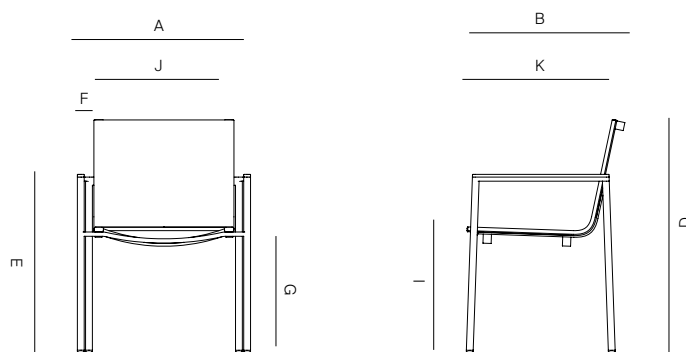

## SPECIFICATIONS

Width:	24 1/4"	61.5 cm
Depth:	23 1/2"	57.8 cm
Height:	33 1/2"	84.9 cm
Seat height:	17 3/4"	45 cm

# DANAO

[danaoliving.com](http://danaoliving.com)

MEASURES INCH CM	OVERALL WIDTH A	OVERALL DEPTH B	OVERALL HEIGHT WITH CUSHIONS C	OVERALL FRAME HEIGHT D	ARM HEIGHT E	ARM WIDTH F	FOOT HEIGHT G	SEAT HEIGHT WITH CUSHIONS H	FRAME SEAT HEIGHT I	INSIDE SEAT WIDTH J	INSIDE SEAT DEPTH K
DESCRIPTION	A	B	C	D	E	F	G	H	I	J	K
BATYLINE TEAKM ARMCHAIR STACKABLE	24 1/4	23 1/2	-	33 1/2	25 3/4	11 1/2	18	-	17 3/4	20 1/4	19 3/4
SKU# 832103	61.5	57.8	-	84.9	57.8	35	5.7	-	45	51	50