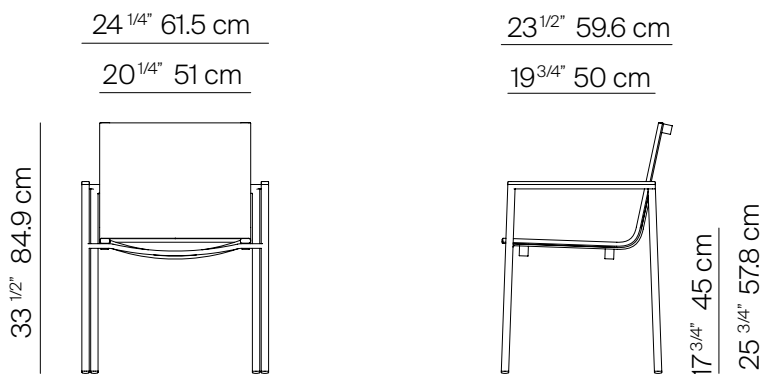

## SPECIFICATIONS

Width:	24 1/4"	61.5 cm
Depth:	23 1/2"	57.8 cm
Height:	33 1/2"	84.9 cm
Seat height:	17 3/4"	45 cm

# DANAO

[danaoliving.com](http://danaoliving.com)

MEASURES INCH CM	OVERALL WIDTH A	OVERALL DEPTH B	OVERALL HEIGHT WITH CUSHIONS C	OVERALL FRAME HEIGHT D	ARM HEIGHT E	ARM WIDTH F	FOOT HEIGHT G	SEAT HEIGHT WITH CUSHIONS H	FRAME SEAT HEIGHT I	INSIDE SEAT WIDTH J	INSIDE SEAT DEPTH K
DESCRIPTION	A	B	C	D	E	F	G	H	I	J	K
BATYLINE TEAKM ARMCHAIR STACKABLE	24 1/4	23 1/2	-	33 1/2	25 3/4	11 1/2	18	-	17 3/4	20 1/4	19 3/4
SKU# 832103	61.5	57.8	-	84.9	57.8	35	5.7	-	45	51	50

MEASURES INCH CM	# OF BACK CUSHIONS	COM BACK CUSHIONS YARDS METERS	# OF SEAT CUSHIONS	DIAGONAL CLEARANCE L	FURNITURE WEIGHT LBS KGS	TOTAL PIECES IN A BOX	BOXED WEIGHT LBS KGS	CUBE
DESCRIPTION				L				
BATYLINE TEAK ARMCHAIR STACKABLE	-	-	-	41	19	4	45	15.1
SKU# 832103	-	-	-	103.8	8	4	20	