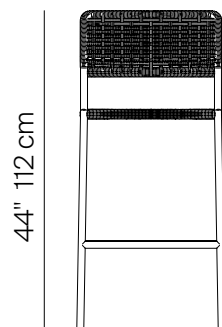

THOMPSON

by Mario Ruiz

ARMLESS COUNTERSTOOL

828300

21" 53.2 cm

23" 58.5 cm

20" 51 cm

17 3/4" 45 cm

SPECIFICATIONS

Width:	21"	53.2
Depth:	23"	58.1 cm
Height:	40 1/4"	102 cm
Seat height:	26 1/2"	67.3 cm
Seat height *with optional cushion:	29"	73.6 cm
COM:	11/2 yds	

FINISHES

SPACE GREY
-52

WHITE
-53

ALUMINUM

MEASURES INCH CM	OVERALL WIDTH	OVERALL DEPTH	OVERALL HEIGHT WITH CUSHIONS	OVERALL FRAME HEIGHT	ARM HEIGHT	ARM WIDTH	FOOT HEIGHT	SEAT HEIGHT WITH CUSHIONS	SEAT HEIGHT (FLOOR TO FRAME)	INSIDE SEAT WIDTH	INSIDE SEAT DEPTH
DESCRIPTION	A	B	C	D	E	F	G	H	I	J	K
ARMLESS COUNTERSTOOL	21	23	40 1/4	44	-	-	12 1/4	30 1/4	30 1/4	20	21
SKU# 828300	53.2	58.1	202	112	-	-	31.2	76.8	76.8	50.7	53.3

MEASURES INCH CM	# OF SEAT CUSHIONS	COM CUSHIONS YARDS METERS	DIAGONAL CLEARANCE	FURNITURE WEIGHT LBS KGS	TOTAL PIECES IN A BOX	BOXED WEIGHT LBS KGS	CUBE
DESCRIPTION			L				
ARMLESS COUNTERSTOOL	-	11/2	50 1/2	13	1	20	15.4
SKU# 828300	-	1.3	128.3	6	1	9	