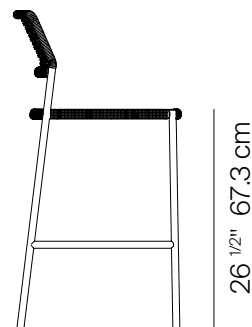

THOMPSON

by Mario Ruiz

ARMLESS COUNTERSTOOL

828300

21" 53.2 cm

23" 58.5 cm

20" 51 cm

17 3/4" 45 cm

SPECIFICATIONS

Width:	21"	53.2
Depth:	23"	58.1 cm
Height:	40 1/4"	102 cm
Seat height:	26 1/2"	67.3 cm
Seat height *with optional cushion:	29"	73.6 cm
COM:	11/2 yds	

FINISHES

SPACE GREY
-52

WHITE
-53

ALUMINUM

MEASURES INCH CM	OVERALL WIDTH	OVERALL DEPTH	OVERALL HEIGHT WITH CUSHIONS	OVERALL FRAME HEIGHT	ARM HEIGHT	ARM WIDTH	FOOT HEIGHT	SEAT HEIGHT WITH CUSHIONS	SEAT HEIGHT (FLOOR TO FRAME)	INSIDE SEAT WIDTH	INSIDE SEAT DEPTH
DESCRIPTION	A	B	C	D	E	F	G	H	I	J	K
ARMLESS COUNTERSTOOL	21	23	40 1/4	44	-	-	12 1/4	30 1/4	30 1/4	20	21
SKU# 828300	53.2	58.1	202	112	-	-	31.2	76.8	76.8	50.7	53.3

MEASURES INCH CM	# OF SEAT CUSHIONS	COM CUSHIONS YARDS METERS	DIAGONAL CLEARANCE	FURNITURE WEIGHT LBS KGS	TOTAL PIECES IN A BOX	BOXED WEIGHT LBS KGS	CUBE
DESCRIPTION			L				
ARMLESS COUNTERSTOOL	-	11/2	50 1/2	13	1	20	15.4
SKU# 828300	-	1.3	128.3	6	1	9	