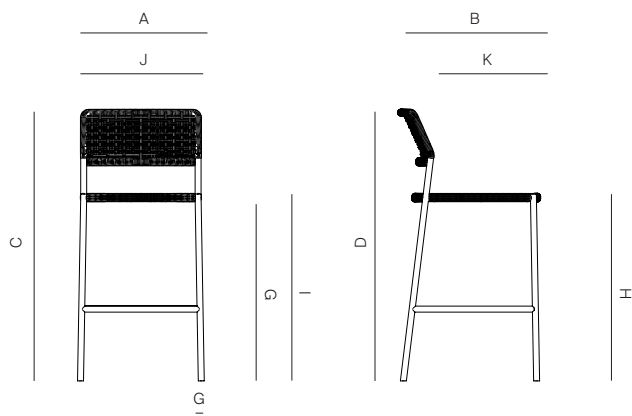

SPECIFICATIONS

Width:	21"	53.2
Depth:	23"	58.1 cm
Height:	40 1/4"	102 cm
Seat height:	26 1/2"	67.3 cm
Seat height *with optional cushion:	29"	73.6 cm
COM:	11/2 yds	

FINISHES

SPACE GREY
-52

WHITE
-53

ALUMINUM

Cushion fabric: COM/Outdoor Grade A / Grade B

Fabric options.

Furniture Cover Available.

TRHAW PILLOWS SOLD SEPARATELY

DANAO

danaoliving.com

ARMLESS COUNTERSTOOL

828300

MEASURES INCH CM	OVERALL WIDTH	OVERALL DEPTH	OVERALL HEIGHT WITH CUSHIONS	OVERALL FRAME HEIGHT	ARM HEIGHT	ARM WIDTH	FOOT HEIGHT	SEAT HEIGHT WITH CUSHIONS	SEAT HEIGHT (FLOOR TO FRAME)	INSIDE SEAT WIDTH	INSIDE SEAT DEPTH
DESCRIPTION	A	B	C	D	E	F	G	H	I	J	K
ARMLESS COUNTERSTOOL	21	23	40 1/4	44	-	-	12 1/4	30 1/4	30 1/4	20	21
SKU# 828300	53.2	58.1	202	112	-	-	31.2	76.8	76.8	50.7	53.3

MEASURES INCH CM	# OF SEAT CUSHIONS	COM CUSHIONS YARDS METERS	DIAGONAL CLEARANCE	FURNITURE WEIGHT LBS KGS	TOTAL PIECES IN A BOX	BOXED WEIGHT LBS KGS	CUBE
DESCRIPTION			L				
ARMLESS COUNTERSTOOL	-	11/2	50 1/2	13	1	20	15.4
SKU# 828300	-	1.3	128.3	6	1	9	