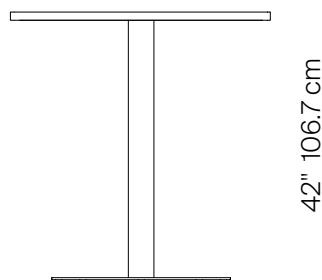

GREENWICH

by Mario Ruiz

SQ BAR TABLE PEDESTAL BASE TEAK 40"

837211

SPECIFICATIONS

Width:	40"	101.6 cm
Depth:	40"	101.6 cm
Height:	42"	106.6 cm

MATERIALS

Frame: Powder coated aluminum.
Accents: Premium grade teak wood.
Furniture Cover Available.

TEAK

MOQ APPLIED ON CERTAIN FINISHES

MEASURES INCH CM	OVERALL LENGTH	OVERALL WIDTH	OVERALL HEIGHT	DIAMETER	SIZE OF BASE	TABLE TOP THICKNESS	APRON TO FLOOR CLEARANCE	SPACE BETWEEN LEGS AT HEAD	SPACE BETWEEN LEGS AT SIDE
DESCRIPTION	A	B	C	D	E	F	G	H	I
SQ BAR TABLE PEDESTAL BASE TEAK 40"	40	40	42	-	28	2	40	-	-
SKU# 837211	101.6	101.6	106.6	-	71.1	5	102	-	-

MEASURES INCH CM	SEAT UP TO	DIAGONAL CLEARANCE	OVERALL FURNITURE WEIGHT LBS KGS	TOTAL PIECES IN A BOX	BOXED WEIGHT LBS KGS	CUBE
DESCRIPTION	J					
SQ BAR TABLE PEDESTAL BASE TEAK 40"	42		85	1	132	25.7
SKU# 837211	106.7		39	1	59	