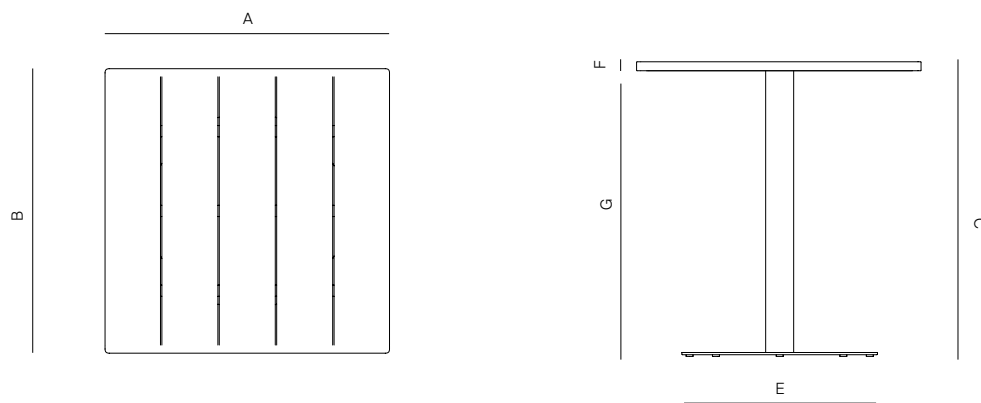

GREENWICH

by Mario Ruiz

SQ BAR TABLE PEDESTAL BASE TEAK 40"

837211

SPECIFICATIONS

Width:	40"	101.6 cm
Depth:	40"	101.6 cm
Height:	42"	106.6 cm

MATERIALS

Frame: Powder coated aluminum.
Accents: Premium grade teak wood.
Furniture Cover Available.

TEAK

MOQ APPLIED ON CERTAIN FINISHES

MEASURES INCH CM	OVERALL LENGTH	OVERALL WIDTH	OVERALL HEIGHT	DIAMETER	SIZE OF BASE	TABLE TOP THICKNESS	APRON TO FLOOR CLEARANCE	SPACE BETWEEN LEGS AT HEAD	SPACE BETWEEN LEGS AT SIDE
DESCRIPTION	A	B	C	D	E	F	G	H	I
SQ BAR TABLE PEDESTAL BASE TEAK 40"	40	40	42	-	28	2	40	-	-
SKU# 837211	101.6	101.6	106.6	-	71.1	5	102	-	-

MEASURES INCH CM	SEAT UP TO	DIAGONAL CLEARANCE	OVERALL FURNITURE WEIGHT LBS KGS	TOTAL PIECES IN A BOX	BOXED WEIGHT LBS KGS	CUBE
DESCRIPTION	J					
SQ BAR TABLE PEDESTAL BASE TEAK 40"	42		85	1	132	25.7
SKU# 837211	106.7		39	1	59	