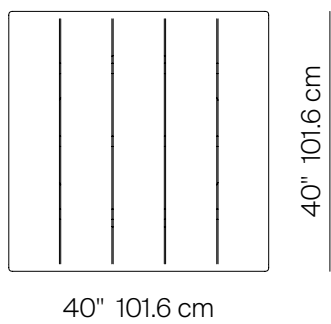

GREENWICH

by Mario Ruiz

SQ BAR TABLE PEDESTAL BASE TEAK 40"

837211

SPECIFICATIONS

Width:	40"	101.6 cm
Depth:	40"	101.6 cm
Height:	42"	106.6 cm

MATERIALS

Frame: Powder coated aluminum.
Accents: Premium grade teak wood.
Furniture Cover Available.

TEAK

MOQ APPLIED ON CERTAIN FINISHES

MEASURES INCH CM	OVERALL LENGTH	OVERALL WIDTH	OVERALL HEIGHT	DIAMETER	SIZE OF BASE	TABLE TOP THICKNESS	APRON TO FLOOR CLEARANCE	SPACE BETWEEN LEGS AT HEAD	SPACE BETWEEN LEGS AT SIDE
DESCRIPTION	A	B	C	D	E	F	G	H	I
SQ BAR TABLE PEDESTAL BASE TEAK 40"	40	40	42	-	28	2	40	-	-
SKU# 837211	101.6	101.6	106.6	-	71.1	5	102	-	-

MEASURES INCH CM	SEAT UP TO	DIAGONAL CLEARANCE	OVERALL FURNITURE WEIGHT LBS KGS	TOTAL PIECES IN A BOX	BOXED WEIGHT LBS KGS	CUBE
DESCRIPTION	J					
SQ BAR TABLE PEDESTAL BASE TEAK 40"	42		85	1	132	25.7
SKU# 837211	106.7		39	1	59	