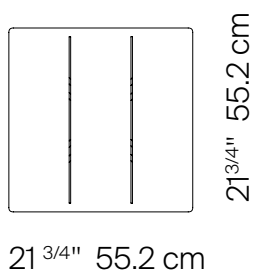

GREENWICH

by Mario Ruiz

SQ SIDE TABLE WITH TEAK TOP 21.75"

834102

SPECIFICATIONS

Width:	21 3/4"	55.2 cm
Depth:	21 3/4"	55.2 cm
Height:	16 1/2"	42 cm

MATERIALS

Frame: Powder coated aluminum.
Accents: Premium grade teak wood.
Furniture Cover Available.

TEAK

THROW PILLOWS SOLD SEPARATELY

MOQ APPLIED ON CERTAIN FINISHES

DANAO

danaoliving.com

MEASURES INCH CM	OVERALL LENGTH	OVERALL WIDTH	OVERALL HEIGHT	DIAMETER	SIZE OF BASE	TABLE TOP THICKNESS	APRON TO FLOOR CLEARANCE	SPACE BETWEEN LEGS AT HEAD	SPACE BETWEEN LEGS AT SIDE
DESCRIPTION	A	B	C	D	E	F	G	H	I
SQUARE SIDE TABLE-WITH TEAK TOP 21.75"	21 3/4	21 3/4	16 1/2	-	17	1	15 1/2	-	-
SKU# 834102	55.2	55.2	41.9	-	43.2	2.8	39.1	-	-

MEASURES INCH CM	SEAT UP TO	DIAGONAL CLEARANCE	OVERALL FURNITURE WEIGHT LBS KGS	TOTAL PIECES IN A BOX	BOXED WEIGHT LBS KGS	CUBE
DESCRIPTION	J					
SQUARE SIDE TABLE-WITH TEAK TOP 21.75"	29 1/4		33	1	42	75
SKU# 834102	74		15	1	20	