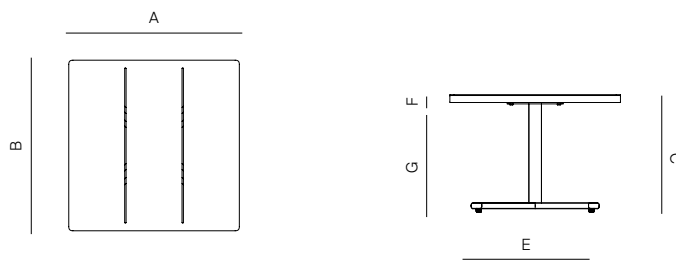

GREENWICH

by Mario Ruiz

SQ SIDE TABLE WITH TEAK TOP 21.75"

834102

SPECIFICATIONS

Width:	21 3/4"	55.2 cm
Depth:	21 3/4"	55.2 cm
Height:	16 1/2"	42 cm

MATERIALS

Frame: Powder coated aluminum.
Accents: Premium grade teak wood.
Furniture Cover Available.

TEAK

THROW PILLOWS SOLD SEPARATELY

MOQ APPLIED ON CERTAIN FINISHES

DANAO

danaoliving.com

MEASURES INCH CM	OVERALL LENGTH	OVERALL WIDTH	OVERALL HEIGHT	DIAMETER	SIZE OF BASE	TABLE TOP THICKNESS	APRON TO FLOOR CLEARANCE	SPACE BETWEEN LEGS AT HEAD	SPACE BETWEEN LEGS AT SIDE
DESCRIPTION	A	B	C	D	E	F	G	H	I
SQUARE SIDE TABLE-WITH TEAK TOP 21.75"	21 3/4	21 3/4	16 1/2	-	17	1	15 1/2	-	-
SKU# 834102	55.2	55.2	41.9	-	43.2	2.8	39.1	-	-

MEASURES INCH CM	SEAT UP TO	DIAGONAL CLEARANCE	OVERALL FURNITURE WEIGHT LBS KGS	TOTAL PIECES IN A BOX	BOXED WEIGHT LBS KGS	CUBE
DESCRIPTION	J					
SQUARE SIDE TABLE-WITH TEAK TOP 21.75"	29 1/4		33	1	42	75
SKU# 834102	74		15	1	20	