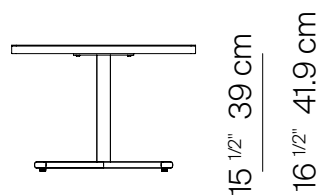

GREENWICH

by Mario Ruiz

SQ SIDE TABLE WITH TEAK TOP 21.75"

834102

SPECIFICATIONS

Width:	21 3/4"	55.2 cm
Depth:	21 3/4"	55.2 cm
Height:	16 1/2"	42 cm

MATERIALS

Frame: Powder coated aluminum.
Accents: Premium grade teak wood.
Furniture Cover Available.

TEAK

THROW PILLOWS SOLD SEPARATELY

MOQ APPLIED ON CERTAIN FINISHES

DANAO

danaoliving.com

MEASURES INCH CM	OVERALL LENGTH	OVERALL WIDTH	OVERALL HEIGHT	DIAMETER	SIZE OF BASE	TABLE TOP THICKNESS	APRON TO FLOOR CLEARANCE	SPACE BETWEEN LEGS AT HEAD	SPACE BETWEEN LEGS AT SIDE
DESCRIPTION	A	B	C	D	E	F	G	H	I
SQUARE SIDE TABLE-WITH TEAK TOP 21.75"	21 3/4	21 3/4	16 1/2	-	17	1	15 1/2	-	-
SKU# 834102	55.2	55.2	41.9	-	43.2	2.8	39.1	-	-

MEASURES INCH CM	SEAT UP TO	DIAGONAL CLEARANCE	OVERALL FURNITURE WEIGHT LBS KGS	TOTAL PIECES IN A BOX	BOXED WEIGHT LBS KGS	CUBE
DESCRIPTION	J					
SQUARE SIDE TABLE-WITH TEAK TOP 21.75"	29 1/4		33	1	42	75
SKU# 834102	74		15	1	20	