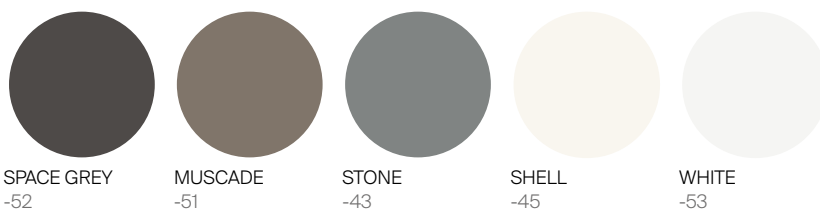

GREENWICH

by Mario Ruiz

SQ SIDE TABLE WITH TEAK TOP 21.75"

834102

SPECIFICATIONS

Width:	21 3/4"	55.2 cm
Depth:	21 3/4"	55.2 cm
Height:	16 1/2"	42 cm

MATERIALS

Frame: Powder coated aluminum.
Accents: Premium grade teak wood.
Furniture Cover Available.

FINISHES

SPACE GREY
-52

MUSCADE
-51

STONE
-43

SHELL
-45

WHITE
-53

ALUMINUM

NATURAL
-20

TEAK

THROW PILLOWS SOLD SEPARATELY

MOQ APPLIED ON CERTAIN FINISHES

DANAO

danaoliving.com

MEASURES INCH CM	OVERALL LENGTH	OVERALL WIDTH	OVERALL HEIGHT	DIAMETER	SIZE OF BASE	TABLE TOP THICKNESS	APRON TO FLOOR CLEARANCE	SPACE BETWEEN LEGS AT HEAD	SPACE BETWEEN LEGS AT SIDE
DESCRIPTION	A	B	C	D	E	F	G	H	I
SQUARE SIDE TABLE-WITH TEAK TOP 21.75"	21 3/4	21 3/4	16 1/2	-	17	1	15 1/2	-	-
SKU# 834102	55.2	55.2	41.9	-	43.2	2.8	39.1	-	-