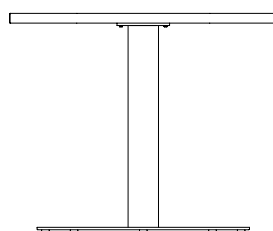

GREENWICH

by Mario Ruiz

836311

SQ COFFEE TABLE PEDESTAL BASE TEAK 31.5"

31 1/2" 80 cm

31 1/2" 80 cm

27" 69 cm

28 1/4" 71.7 cm

SPECIFICATIONS

| | | |
|---------|---------|-------|
| Width: | 31 1/2" | 79 cm |
| Depth: | 31 1/2" | 79 cm |
| Height: | 28 1/4" | 72 cm |

MATERIALS

Frame: Powder coated aluminum.

Accents: Premium grade teak wood.

NATURAL
-20

TEAK

TRHAW PILLOWS SOLD SEPARATELY

MOQ APPLIED ON CERTAIN FINISHES

DANAO

danaoliving.com

| MEASURES INCH CM | OVERALL LENGTH | OVERALL WIDTH | OVERALL HEIGHT | DIAMETER | SIZE OF BASE | TABLE TOP THICKNESS | APRON TO FLOOR CLEARANCE | SPACE BETWEEN LEGS AT HEAD | SPACE BETWEEN LEGS AT SIDE |
|--|-------------------|------------------|-------------------|----------|--------------|------------------------|--------------------------------|-------------------------------------|-------------------------------------|
| DESCRIPTION | A | B | C | D | E | F | G | H | I |
| SQ CAFE TABLE PEDESTAL BASE TEAK 31.5" | 31 1/2 | 31 1/2 | 28 1/4 | - | 21 3/4 | 1.5 | 27 | - | - |
| SKU# 836311 | 80 | 80 | 71.48 | - | 55.2 | 3.2 | 68.6 | - | - |

| MEASURES INCH CM | SEAT UP TO | DIAGONAL CLEARANCE | OVERALL FURNITURE WEIGHT LBS KGS | TOTAL PIECES IN A BOX | BOXED WEIGHT LBS KGS | CUBE |
|--|------------|--------------------|---|--------------------------|----------------------------|------|
| DESCRIPTION | J | | | | | |
| SQ CAFE TABLE PEDESTAL BASE TEAK 31.5" | 49 | | 62 | 1 | 82 | 16.1 |
| SKU# 836311 | 124.6 | | 28 | 1 | 37 | |