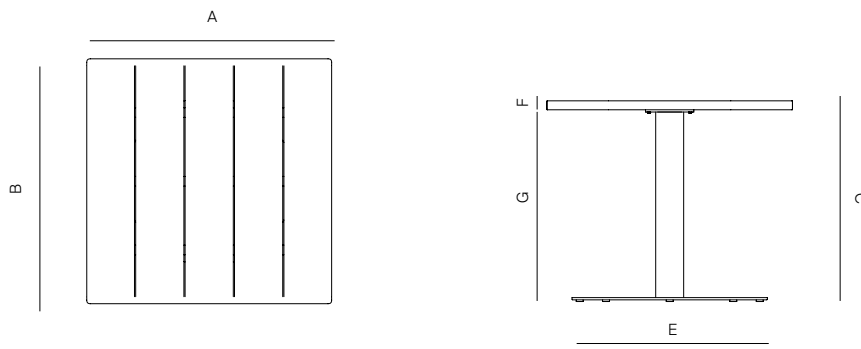

SPECIFICATIONS

| | | |
|---------|---------|-------|
| Width: | 31 1/2" | 79 cm |
| Depth: | 31 1/2" | 79 cm |
| Height: | 28 1/4" | 72 cm |

MATERIALS

Frame: Powder coated aluminum.

Accents: Premium grade teak wood.

NATURAL
-20

TEAK

TRHAW PILLOWS SOLD SEPARATELY

MOQ APPLIED ON CERTAIN FINISHES

DANAO

danaoliving.com

| MEASURES INCH CM | OVERALL LENGTH | OVERALL WIDTH | OVERALL HEIGHT | DIAMETER | SIZE OF BASE | TABLE TOP THICKNESS | APRON TO FLOOR CLEARANCE | SPACE BETWEEN LEGS AT HEAD | SPACE BETWEEN LEGS AT SIDE |
|--|-------------------|------------------|-------------------|----------|--------------|------------------------|--------------------------------|-------------------------------------|-------------------------------------|
| DESCRIPTION | A | B | C | D | E | F | G | H | I |
| SQ CAFE TABLE PEDESTAL BASE TEAK 31.5" | 31 1/2 | 31 1/2 | 28 1/4 | - | 21 3/4 | 1.5 | 27 | - | - |
| SKU# 836311 | 80 | 80 | 71.48 | - | 55.2 | 3.2 | 68.6 | - | - |

| MEASURES INCH CM | SEAT UP TO | DIAGONAL CLEARANCE | OVERALL FURNITURE WEIGHT LBS KGS | TOTAL PIECES IN A BOX | BOXED WEIGHT LBS KGS | CUBE |
|--|------------|--------------------|---|--------------------------|----------------------------|------|
| DESCRIPTION | J | | | | | |
| SQ CAFE TABLE PEDESTAL BASE TEAK 31.5" | 49 | | 62 | 1 | 82 | 16.1 |
| SKU# 836311 | 124.6 | | 28 | 1 | 37 | |