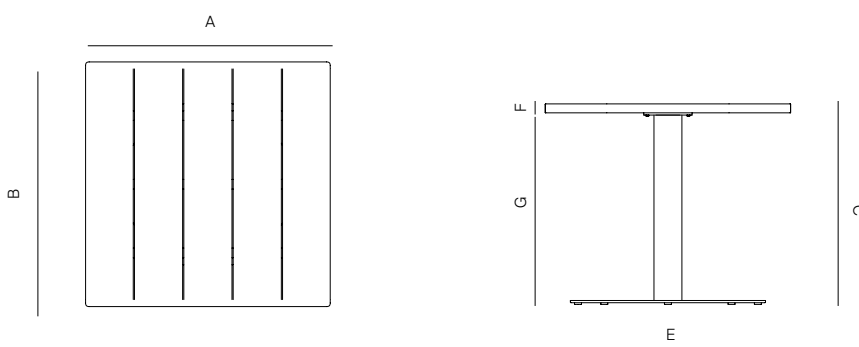

GREENWICH

by Mario Ruiz

836301

SQ COFFEE TABLE PEDESTAL BASE ALUMINUM 31.5"

31 1/2" 80 cm

31 1/2" 80 cm

27" 69 cm

28 1/4" 71.7 cm

SPECIFICATIONS

| | | |
|---------|---------|---------|
| Width: | 31 1/2" | 80 cm |
| Depth: | 31 1/2" | 80 cm |
| Height: | 28 1/4" | 71.7 cm |

MATERIALS

Frame: Powder coated aluminum.

Accents: Premium grade teak wood.

THROW PILLOWS SOLD SEPARATELY

MOQ APPLIED ON CERTAIN FINISHES

DANAO

danaoliving.com

| MEASURES INCH CM | OVERALL LENGTH | OVERALL WIDTH | OVERALL HEIGHT | DIAMETER | SIZE OF BASE | TABLE TOP THICKNESS | APRON TO FLOOR CLEARANCE | SPACE BETWEEN LEGS AT HEAD | SPACE BETWEEN LEGS AT SIDE |
|--|-------------------|------------------|-------------------|----------|--------------|------------------------|--------------------------------|-------------------------------------|-------------------------------------|
| DESCRIPTION | A | B | C | D | E | F | G | H | I |
| SQ CAFÉ TABLE PEDESTAL BASE ALUMINUM 31.5" | 31 1/2 | 31 1/2 | 28 1/4 | - | 2 1/4 | 1.5 | 27 | - | - |
| SKU# 836301 | 80 | 80 | 71.48 | - | 55.2 | 3.2 | 68.6 | - | - |

| MEASURES INCH CM | SEAT UP TO | DIAGONAL CLEARANCE | OVERALL FURNITURE WEIGHT LBS KGS | TOTAL PIECES IN A BOX | BOXED WEIGHT LBS KGS | CUBE |
|--|------------|--------------------|---|--------------------------|----------------------------|------|
| DESCRIPTION | J | | | | | |
| SQ CAFÉ TABLE PEDESTAL BASE ALUMINUM 31.5" | 49 | | 56 | 1 | 78 | 16.1 |
| SKU# 836301 | 124.6 | | 25 | 1 | 35 | |