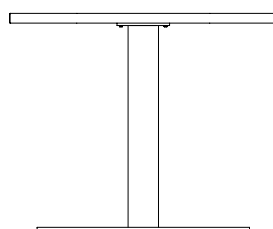

GREENWICH

by Mario Ruiz

836301

SQ COFFEE TABLE PEDESTAL BASE ALUMINUM 31.5"

31 1/2" 80 cm

31 1/2" 80 cm

27" 69 cm

28 1/4" 71.7 cm

SPECIFICATIONS

| | | |
|---------|---------|---------|
| Width: | 31 1/2" | 80 cm |
| Depth: | 31 1/2" | 80 cm |
| Height: | 28 1/4" | 71.7 cm |

MATERIALS

Frame: Powder coated aluminum.

Accents: Premium grade teak wood.

THROW PILLOWS SOLD SEPARATELY

MOQ APPLIED ON CERTAIN FINISHES

DANAO

danaoliving.com

| MEASURES INCH CM | OVERALL LENGTH | OVERALL WIDTH | OVERALL HEIGHT | DIAMETER | SIZE OF BASE | TABLE TOP THICKNESS | APRON TO FLOOR CLEARANCE | SPACE BETWEEN LEGS AT HEAD | SPACE BETWEEN LEGS AT SIDE |
|--|-------------------|------------------|-------------------|----------|--------------|------------------------|--------------------------------|-------------------------------------|-------------------------------------|
| DESCRIPTION | A | B | C | D | E | F | G | H | I |
| SQ CAFÉ TABLE PEDESTAL BASE ALUMINUM 31.5" | 31 1/2 | 31 1/2 | 28 1/4 | - | 2 1/4 | 1.5 | 27 | - | - |
| SKU# 836301 | 80 | 80 | 71.48 | - | 55.2 | 3.2 | 68.6 | - | - |

| MEASURES INCH CM | SEAT UP TO | DIAGONAL CLEARANCE | OVERALL FURNITURE WEIGHT LBS KGS | TOTAL PIECES IN A BOX | BOXED WEIGHT LBS KGS | CUBE |
|--|------------|--------------------|---|--------------------------|----------------------------|------|
| DESCRIPTION | J | | | | | |
| SQ CAFÉ TABLE PEDESTAL BASE ALUMINUM 31.5" | 49 | | 56 | 1 | 78 | 16.1 |
| SKU# 836301 | 124.6 | | 25 | 1 | 35 | |