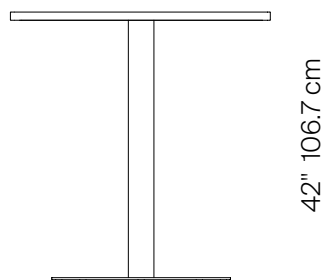

GREENWICH

by Mario Ruiz

SQ BAR TABLE PEDESTAL BASE ALUMINUM 40"

837201

SPECIFICATIONS

Width:	40"	101.6 cm
Depth:	40"	101.6 cm
Height:	42"	106.6 cm

MATERIALS

Frame: Powder coated aluminum.

TRHOW PILLOWS SOLD SEPARATELY

MOQ APPLIED ON CERTAIN FINISHES

DANAO

danaoliving.com

MEASURES INCH CM	OVERALL LENGTH	OVERALL WIDTH	OVERALL HEIGHT	DIAMETER	SIZE OF BASE	TABLE TOP THICKNESS	APRON TO FLOOR CLEARANCE	SPACE BETWEEN LEGS AT HEAD	SPACE BETWEEN LEGS AT SIDE
DESCRIPTION	A	B	C	D	E	F	G	H	I
SQUARE BAR TABLE PEDESTAL ALUMINUM 40"	40	40	42	-	28	2	40	-	-
SKU# 837201	101.6	101.6	106.6	-	71.1	5	102	-	-

MEASURES INCH CM	SEAT UP TO	DIAGONAL CLEARANCE	OVERALL FURNITURE WEIGHT LBS KGS	TOTAL PIECES IN A BOX	BOXED WEIGHT LBS KGS	CUBE
DESCRIPTION	J					
SQUARE BAR TABLE PEDESTAL ALUMINUM 40"	42		75	1	124	25.7
SKU# 837201	106.7		34	1	56	