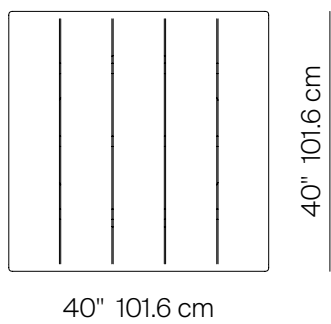

GREENWICH

by Mario Ruiz

SQ BAR TABLE PEDESTAL BASE ALUMINUM 40"

837201

SPECIFICATIONS

Width:	40"	101.6 cm
Depth:	40"	101.6 cm
Height:	42"	106.6 cm

MATERIALS

Frame: Powder coated aluminum.

TRHOW PILLOWS SOLD SEPARATELY

MOQ APPLIED ON CERTAIN FINISHES

DANAO

danaoliving.com

MEASURES INCH CM	OVERALL LENGTH	OVERALL WIDTH	OVERALL HEIGHT	DIAMETER	SIZE OF BASE	TABLE TOP THICKNESS	APRON TO FLOOR CLEARANCE	SPACE BETWEEN LEGS AT HEAD	SPACE BETWEEN LEGS AT SIDE
DESCRIPTION	A	B	C	D	E	F	G	H	I
SQUARE BAR TABLE PEDESTAL ALUMINUM 40"	40	40	42	-	28	2	40	-	-
SKU# 837201	101.6	101.6	106.6	-	71.1	5	102	-	-

MEASURES INCH CM	SEAT UP TO	DIAGONAL CLEARANCE	OVERALL FURNITURE WEIGHT LBS KGS	TOTAL PIECES IN A BOX	BOXED WEIGHT LBS KGS	CUBE
DESCRIPTION	J					
SQUARE BAR TABLE PEDESTAL ALUMINUM 40"	42		75	1	124	25.7
SKU# 837201	106.7		34	1	56	