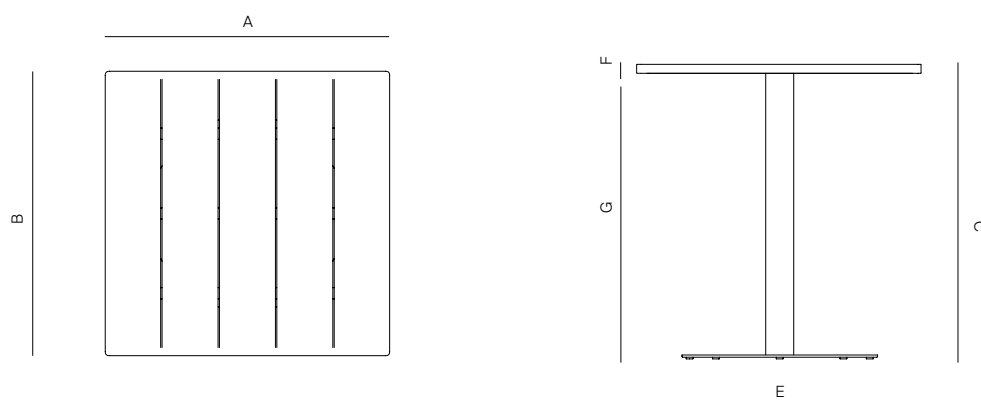

GREENWICH

by Mario Ruiz

SQ BAR TABLE PEDESTAL BASE ALUMINUM 40"

837201

SPECIFICATIONS

Width:	40"	101.6 cm
Depth:	40"	101.6 cm
Height:	42"	106.6 cm

MATERIALS

Frame: Powder coated aluminum.

TRHOW PILLOWS SOLD SEPARATELY

MOQ APPLIED ON CERTAIN FINISHES

DANAO

danaoliving.com

MEASURES INCH CM	OVERALL LENGTH	OVERALL WIDTH	OVERALL HEIGHT	DIAMETER	SIZE OF BASE	TABLE TOP THICKNESS	APRON TO FLOOR CLEARANCE	SPACE BETWEEN LEGS AT HEAD	SPACE BETWEEN LEGS AT SIDE
DESCRIPTION	A	B	C	D	E	F	G	H	I
SQUARE BAR TABLE PEDESTAL ALUMINUM 40"	40	40	42	-	28	2	40	-	-
SKU# 837201	101.6	101.6	106.6	-	71.1	5	102	-	-

MEASURES INCH CM	SEAT UP TO	DIAGONAL CLEARANCE	OVERALL FURNITURE WEIGHT LBS KGS	TOTAL PIECES IN A BOX	BOXED WEIGHT LBS KGS	CUBE
DESCRIPTION	J					
SQUARE BAR TABLE PEDESTAL ALUMINUM 40"	42		75	1	124	25.7
SKU# 837201	106.7		34	1	56	