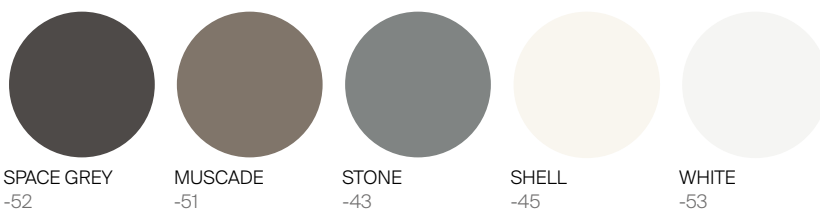

GREENWICH

by Mario Ruiz

SQ BAR TABLE PEDESTAL BASE ALUMINUM 40"

837201

SPECIFICATIONS

Width:	40"	101.6 cm
Depth:	40"	101.6 cm
Height:	42"	106.6 cm

MATERIALS

Frame: Powder coated aluminum.

Furniture Cover Available.

FINISHES

SPACE GREY
-52

MUSCADE
-51

STONE
-43

SHELL
-45

WHITE
-53

ALUMINUM

TRHOW PILLOWS SOLD SEPARATELY

MOQ APPLIED ON CERTAIN FINISHES

DANAO

danaoliving.com

MEASURES INCH CM	OVERALL LENGTH	OVERALL WIDTH	OVERALL HEIGHT	DIAMETER	SIZE OF BASE	TABLE TOP THICKNESS	APRON TO FLOOR CLEARANCE	SPACE BETWEEN LEGS AT HEAD	SPACE BETWEEN LEGS AT SIDE
DESCRIPTION	A	B	C	D	E	F	G	H	I
SQUARE BAR TABLE PEDESTAL ALUMINUM 40"	40	40	42	-	28	2	40	-	-
SKU# 837201	101.6	101.6	106.6	-	71.1	5	102	-	-