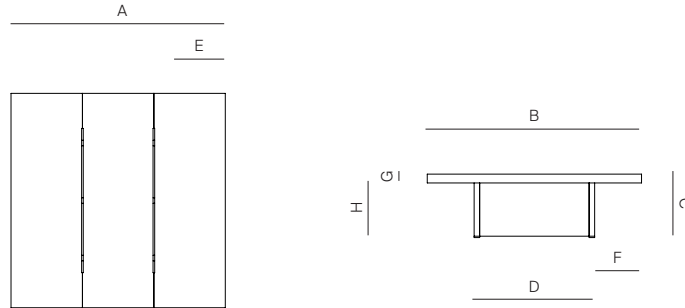

S2

by Ann Vering

SQ SIDE TABLE 30.5"ALUMINIUM

975003

SPECIFICATIONS

Width:	30 1/2"	78 cm
Depth:	30 1/2"	78 cm
Height:	10"	26 cm

FINISHES

SPACE GREY
-52

THROW PILLOWS SOLD SEPARATELY

DANAO

danaoliving.com

SQ SIDE TABLE 30.5" ALUMINIUM

975003

MEASURES INCH CM	OVERALL LENGTH	OVERALL WIDTH	OVERALL HEIGHT	SIZE OF BASE	OVERHANG AT ENDS	OVERHANG AT SIDES	TABLE TOP THICKNESS	APRON TO FLOOR CLEARANCE	SPACE BETWEEN LEGS AT HEAD	SPACE BETWEEN LEGS AT SIDE	SEAT UP TO
DESCRIPTION	A	B	C	D	E	F	G	H	I	J	K
SQ SIDE TABLE 30.5" ALUMINIUM	30 1/2	30 1/2	10	17 1/4	6 1/2	6 1/2	1 1/4	7 1/2	-	-	-
SKU# 975003	78	78	26	44	16.5	16.5	3.2	19	-	-	-

MEASURES INCH CM	DIAGONAL CLEARANCE	OVERALL FURNITURE WEIGHT LBS KGS	TOTAL PIECES IN A BOX	BOXED WEIGHT LBS KGS	CUBE
DESCRIPTION	L				
SQ SIDE TABLE 30.5" ALUMINIUM	25 1/4	50	1	58	8.1
SKU# 975003	64	22	1	26	