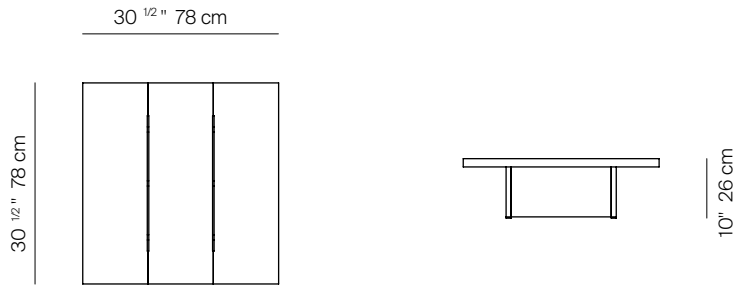

S2

by Ann Vering

SQ SIDE TABLE 30.5"ALUMINIUM

975003

SPECIFICATIONS

Width:	30 1/2"	78 cm
Depth:	30 1/2"	78 cm
Height:	10"	26 cm

FINISHES

SPACE GREY
-52

THROW PILLOWS SOLD SEPARATELY

DANAO

danaoliving.com

SQ SIDE TABLE 30.5" ALUMINIUM

975003

MEASURES INCH CM	OVERALL LENGTH	OVERALL WIDTH	OVERALL HEIGHT	SIZE OF BASE	OVERHANG AT ENDS	OVERHANG AT SIDES	TABLE TOP THICKNESS	APRON TO FLOOR CLEARANCE	SPACE BETWEEN LEGS AT HEAD	SPACE BETWEEN LEGS AT SIDE	SEAT UP TO
DESCRIPTION	A	B	C	D	E	F	G	H	I	J	K
SQ SIDE TABLE 30.5" ALUMINIUM	30 1/2	30 1/2	10	17 1/4	6 1/2	6 1/2	1 1/4	7 1/2	-	-	-
SKU# 975003	78	78	26	44	16.5	16.5	3.2	19	-	-	-

MEASURES INCH CM	DIAGONAL CLEARANCE	OVERALL FURNITURE WEIGHT LBS KGS	TOTAL PIECES IN A BOX	BOXED WEIGHT LBS KGS	CUBE
DESCRIPTION	L				
SQ SIDE TABLE 30.5" ALUMINIUM	25 1/4	50	1	58	8.1
SKU# 975003	64	22	1	26	