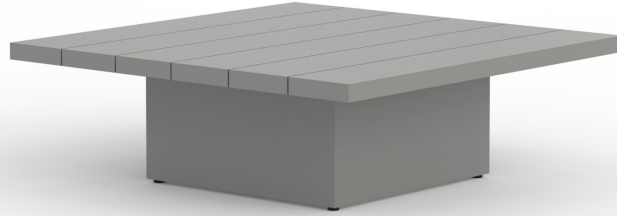

S2

by Ann Vering

SQ SIDE TABLE 30.5"ALUMINIUM

975003

SPECIFICATIONS

Width:	30 1/2"	78 cm
Depth:	30 1/2"	78 cm
Height:	10"	26 cm

FINISHES

SPACE GREY
-52

MUSCADE
-51

STONE
-43

SHELL
-45

WHITE
-53

MATERIALS

Frame: Powder coated aluminum.

ALUMINUM

MOQ APPLIED ON CERTAIN FINISHES

THROW PILLOWS SOLD SEPARATELY

DANAO

danaoliving.com

SQ SIDE TABLE 30.5" ALUMINIUM

975003

MEASURES INCH CM	OVERALL LENGTH	OVERALL WIDTH	OVERALL HEIGHT	SIZE OF BASE	OVERHANG AT ENDS	OVERHANG AT SIDES	TABLE TOP THICKNESS	APRON TO FLOOR CLEARANCE	SPACE BETWEEN LEGS AT HEAD	SPACE BETWEEN LEGS AT SIDE	SEAT UP TO
DESCRIPTION	A	B	C	D	E	F	G	H	I	J	K
SQ SIDE TABLE 30.5" ALUMINIUM	30 1/2	30 1/2	10	17 1/4	6 1/2	6 1/2	1 1/4	7 1/2	-	-	-
SKU# 975003	78	78	26	44	16.5	16.5	3.2	19	-	-	-

MEASURES INCH CM	DIAGONAL CLEARANCE	OVERALL FURNITURE WEIGHT LBS KGS	TOTAL PIECES IN A BOX	BOXED WEIGHT LBS KGS	CUBE
DESCRIPTION	L				
SQ SIDE TABLE 30.5" ALUMINIUM	25 1/4	50	1	58	8.1
SKU# 975003	64	22	1	26	