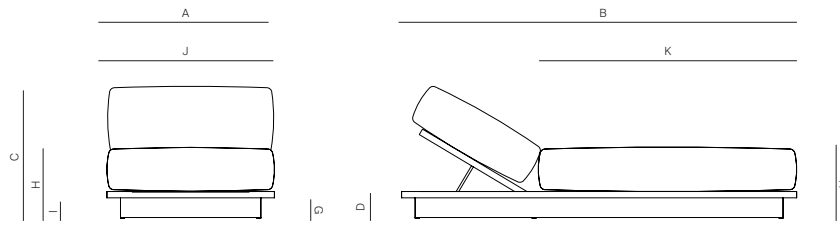

## SPECIFICATIONS

Width:	33 1/2"	85 cm
Depth:	79"	201 cm
Height:	32"	81 cm
Seat height:	12 1/2"	32 cm

COM: 5 1/2 yds

COM based on 54" wide no repeat fabric.

# DANA O

danaoliving.com

MEASURES INCH CM	OVERALL WIDTH	OVERALL DEPTH	OVERALL HEIGHT WITH CUSHIONS	OVERALL FRAME HEIGHT	ARM HEIGHT	ARM WIDTH	FOOT HEIGHT	SEAT HEIGHT WITH CUSHIONS	FRAME SEAT HEIGHT (FLOOR TO FRAME)	INSIDE SEAT WIDTH	INSIDE SEAT DEPTH
DESCRIPTION	A	B	C	D	E	F	G	H	I	J	K
CHAISE ALUMINIUM	33 1/2	79	32	31/2	-	-	2	12 1/2	3 1/4	33 1/2	48 1/2
SKU# 972901	85	201	81	8.7	-	-	5	32	8.7	85	123