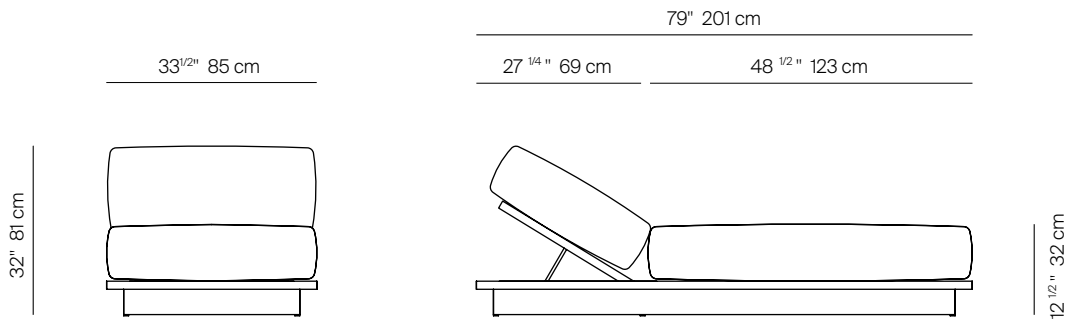

## SPECIFICATIONS

Width:	33 1/2"	85 cm
Depth:	79"	201 cm
Height:	32"	81 cm
Seat height:	12 1/2"	32 cm

COM: 5 1/2 yds

COM based on 54" wide no repeat fabric.

# DANA O

danaoliving.com

MEASURES INCH CM	OVERALL WIDTH	OVERALL DEPTH	OVERALL HEIGHT WITH CUSHIONS	OVERALL FRAME HEIGHT	ARM HEIGHT	ARM WIDTH	FOOT HEIGHT	SEAT HEIGHT WITH CUSHIONS	FRAME SEAT HEIGHT (FLOOR TO FRAME)	INSIDE SEAT WIDTH	INSIDE SEAT DEPTH
DESCRIPTION	A	B	C	D	E	F	G	H	I	J	K
CHAISE ALUMINIUM	33 1/2	79	32	31/2	-	-	2	12 1/2	3 1/4	33 1/2	48 1/2
SKU# 972901	85	201	81	8.7	-	-	5	32	8.7	85	123

MEASURES INCH CM	# OF BACK CUSHIONS	# OF SEAT CUSHIONS	COM YARDS METERS	DIAGONAL CLEARANCE	FURNITURE WEIGHT LBS KGS	TOTAL PIECES IN A BOX	BOXED WEIGHT LBS KGS	CUBE
DESCRIPTION	L							
CHAISE ALUMINIUM	1	1	5 1/2	31	56.22	1	78.63	11.26
SKU# 972901	1	1	5	78.7	25.50	1	35.67	