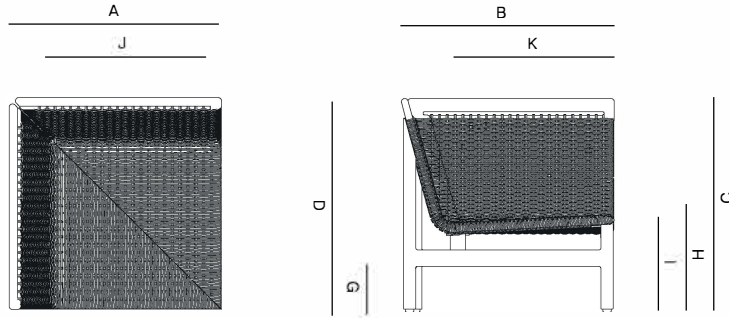

31" 78.4cm

SPECIFICATIONS

Width:	31"	78.4 cm
Depth:	31"	78.4 cm
Height:	31"	78.4 cm
Seat height:	14"	35.5 cm
Seat height *with optional cushion:	17"	43.3 cm

COM *with optional cushion 5 yds

MATERIALS

Frame: Premium grade teak wood

Fabric options

Furniture cover available

FINISHES

NATURAL
-20

TEAK

BRUNIA
-22

WEAVE

DANA O

danaoliving.com

CORNER

072.2401

MEASURES INCH CM	OVERALL WIDTH	OVERALL DEPTH	OVERALL HEIGHT WITH CUSHIONS	OVERALL FRAME HEIGHT	ARM HEIGHT	ARM WIDTH	FOOT HEIGHT	SEAT HEIGHT WITH CUSHIONS	FRAME SEAT HEIGHT (FLOOR TO FRAME)	INSIDE SEAT WIDTH	INSIDE SEAT DEPTH
DESCRIPTION	A	B	C	D	E	F	G	H	I	J	K
CORNER	31	31	33	31	-	-	6 1/2	17	14	23 1/4	23 1/4
SKU# 072.2401	78.4	78.4	83.8	78.4	-	-	16.8	43.3	35.5	60.5	60.5