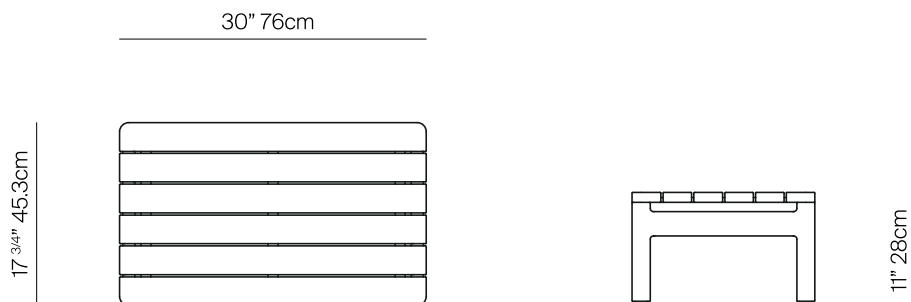

## SPECIFICATIONS

Width:	30"	76 cm
Depth:	17 3/4"	45.3 cm
Height:	11"	28 cm

## MATERIALS

Frame: Premium grade teak wood.

Furniture cover available.

SIDE TABLE RECT

072.4301

MEASURES INCH CM	OVERALL LENGTH	OVERALL WIDTH	OVERALL HEIGHT	SIZE OF BASE	OVERHANG AT ENDS	OVERHANG AT SIDES	TABLE TOP THICKNESS	APRON TO FLOOR CLEARANCE	SPACE BETWEEN LEGS AT HEAD	SPACE BETWEEN LEGS AT SIDE	SEAT UP TO
DESCRIPTION	A	B	C	D	E	F	G	H	I	J	K
SIDE TABLE RECT	17 3/4	30	11	17 3/4	-	-	1	10	6 3/4	14 1/4	-
SKU# 072.4301	45.3	76	28	45.3	-	-	2.5	25.5	17.2	36.3	-

MEASURES INCH CM	DIAGONAL CLEARANCE	OVERALL FURNITURE WEIGHT LBS KGS	TOTAL PIECES IN A BOX	BOXED WEIGHT LBS KGS	CUBE
DESCRIPTION	L				
SIDE TABLE RECT	20 3/4	18.52	1	13.4	6.01
SKU# 072.4301	52.5	8.4	1	29.54	