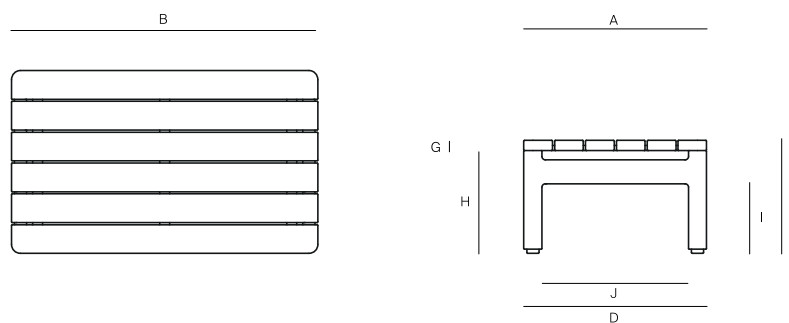

## SPECIFICATIONS

Width:	30"	76 cm
Depth:	17 3/4"	45.3 cm
Height:	11"	28 cm

## MATERIALS

Frame: Premium grade teak wood.

Furniture cover available.

SIDE TABLE RECT

072.4301

MEASURES INCH CM	OVERALL LENGTH	OVERALL WIDTH	OVERALL HEIGHT	SIZE OF BASE	OVERHANG AT ENDS	OVERHANG AT SIDES	TABLE TOP THICKNESS	APRON TO FLOOR CLEARANCE	SPACE BETWEEN LEGS AT HEAD	SPACE BETWEEN LEGS AT SIDE	SEAT UP TO
DESCRIPTION	A	B	C	D	E	F	G	H	I	J	K
SIDE TABLE RECT	17 3/4	30	11	17 3/4	-	-	1	10	6 3/4	14 1/4	-
SKU# 072.4301	45.3	76	28	45.3	-	-	2.5	25.5	17.2	36.3	-

MEASURES INCH CM	DIAGONAL CLEARANCE	OVERALL FURNITURE WEIGHT LBS KGS	TOTAL PIECES IN A BOX	BOXED WEIGHT LBS KGS	CUBE
DESCRIPTION	L				
SIDE TABLE RECT	20 3/4	18.52	1	13.4	6.01
SKU# 072.4301	52.5	8.4	1	29.54	