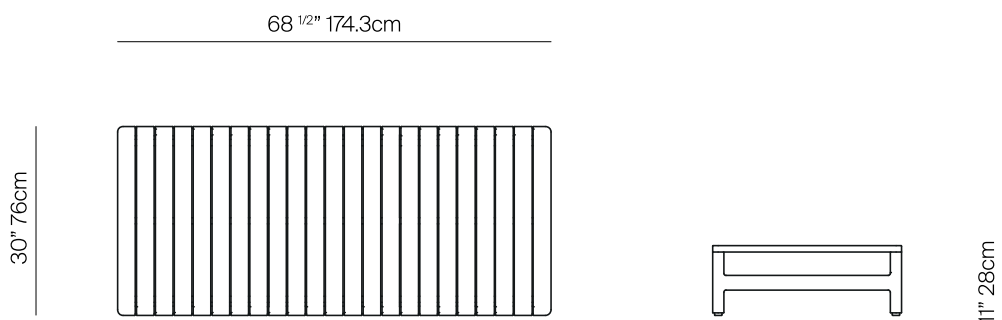

MONTAUK

by Mario Ruiz

RECT COFFEE TABLE 68"

072.5102

SPECIFICATIONS

Width:	68 1/2"	174.3 cm
Depth:	30"	76 cm
Height:	11"	28 cm

FINISHES

NATURAL
-20

TEAK

MATERIALS

Frame: Premium grade teak wood.

Furniture cover available.

RECT COFFEE TABLE 68"

072.5102

MEASURES INCH CM	OVERALL LENGTH	OVERALL WIDTH	OVERALL HEIGHT	SIZE OF BASE	OVERHANG AT ENDS	OVERHANG AT SIDES	TABLE TOP THICKNESS	APRON TO FLOOR CLEARANCE	SPACE BETWEEN LEGS AT HEAD	SPACE BETWEEN LEGS AT SIDE	SEAT UP TO
DESCRIPTION	A	B	C	D	E	F	G	H	I	J	K
RECT COFFEE TABLE 68"	30	68 1/2	11	30	-	-	1	10	4	26 1/2	-
SKU# 072.5102	76	174.3	28	76	-	-	2.5	25.5	10.1	67	-

MEASURES INCH CM	DIAGONAL CLEARANCE	OVERALL FURNITURE WEIGHT LBS KGS	TOTAL PIECES IN A BOX	BOXED WEIGHT LBS KGS	CUBE
DESCRIPTION	L				
RECT COFFEE TABLE 68"	31 3/4	66.14	1	94.36	21.19
SKU# 072.5102	80.5	30	1	42.8	