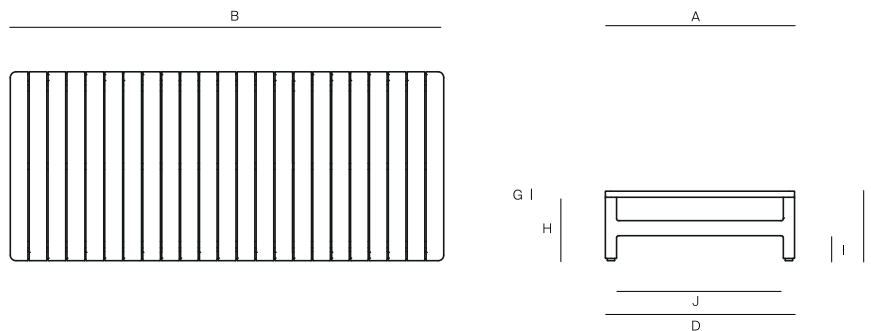

MONTAUK

by Mario Ruiz

RECT COFFEE TABLE 68"

072.5102

SPECIFICATIONS

Width:	68 1/2"	174.3 cm
Depth:	30"	76 cm
Height:	11"	28 cm

FINISHES

NATURAL
-20

TEAK

MATERIALS

Frame: Premium grade teak wood.

Furniture cover available.

RECT COFFEE TABLE 68"

072.5102

MEASURES INCH CM	OVERALL LENGTH	OVERALL WIDTH	OVERALL HEIGHT	SIZE OF BASE	OVERHANG AT ENDS	OVERHANG AT SIDES	TABLE TOP THICKNESS	APRON TO FLOOR CLEARANCE	SPACE BETWEEN LEGS AT HEAD	SPACE BETWEEN LEGS AT SIDE	SEAT UP TO
DESCRIPTION	A	B	C	D	E	F	G	H	I	J	K
RECT COFFEE TABLE 68"	30	68 1/2	11	30	-	-	1	10	4	26 1/2	-
SKU# 072.5102	76	174.3	28	76	-	-	2.5	25.5	10.1	67	-

MEASURES INCH CM	DIAGONAL CLEARANCE	OVERALL FURNITURE WEIGHT LBS KGS	TOTAL PIECES IN A BOX	BOXED WEIGHT LBS KGS	CUBE
DESCRIPTION	L				
RECT COFFEE TABLE 68"	31 3/4	66.14	1	94.36	21.19
SKU# 072.5102	80.5	30	1	42.8	