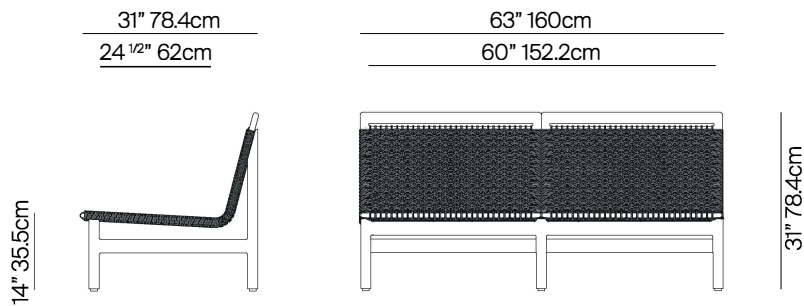

## SPECIFICATIONS

Width:	63"	160 cm
Depth:	31"	78.4 cm
Height:	31"	78.4 cm
Seat height:	14"	35.5 cm
Seat height *with optional cushion:	17"	43.3 cm
COM *with optional cushion	6 1/2 yds	

# DANA O

2 SEATER SOFA ARMLESS

072.2501

MEASURES INCH CM	OVERALL WIDTH	OVERALL DEPTH	OVERALL HEIGHT WITH CUSHIONS	OVERALL FRAME HEIGHT	ARM HEIGHT	ARM WIDTH	FOOT HEIGHT	SEAT HEIGHT WITH CUSHIONS	FRAME SEAT HEIGHT (FLOOR TO FRAME)	INSIDE SEAT WIDTH	INSIDE SEAT DEPTH
DESCRIPTION	A	B	C	D	E	F	G	H	I	J	K
2 SEATER SOFA ARMLESS	63	31	33	31	-	-	6 1/2	17	14	60	24 1/2
SKU# 072.2501	160		83.8	78.4	-	-	16.8	43.3	35.5	152.2	62

MEASURES INCH CM	# OF BACK CUSHIONS	# OF SEAT CUSHIONS	COM YARDS METERS	DIAGONAL CLEARANCE	FURNITURE WEIGHT LBS KGS	TOTAL PIECES IN A BOX	BOXED WEIGHT LBS KGS	CUBE
DESCRIPTION	L							
2 SEATER SOFA ARMLESS	-	-	6 1/2	33 1/2	74.63	1	135.58	44.49
SKU# 072.2501	-	-	6	84.8	33.85	1	61.50	