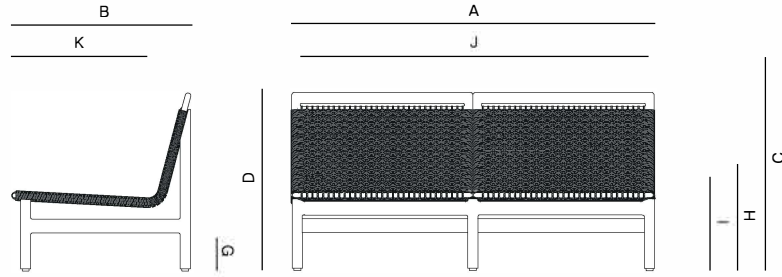

## SPECIFICATIONS

Width:	63"	160 cm
Depth:	31"	78.4 cm
Height:	31"	78.4 cm
Seat height:	14"	35.5 cm
Seat height *with optional cushion:	17"	43.3 cm
COM *with optional cushion	6 1/2 yds	

# DANA O

2 SEATER SOFA ARMLESS

072.2501

MEASURES INCH CM	OVERALL WIDTH	OVERALL DEPTH	OVERALL HEIGHT WITH CUSHIONS	OVERALL FRAME HEIGHT	ARM HEIGHT	ARM WIDTH	FOOT HEIGHT	SEAT HEIGHT WITH CUSHIONS	FRAME SEAT HEIGHT (FLOOR TO FRAME)	INSIDE SEAT WIDTH	INSIDE SEAT DEPTH
DESCRIPTION	A	B	C	D	E	F	G	H	I	J	K
2 SEATER SOFA ARMLESS	63	31	33	31	-	-	6 1/2	17	14	60	24 1/2
SKU# 072.2501	160		83.8	78.4	-	-	16.8	43.3	35.5	152.2	62