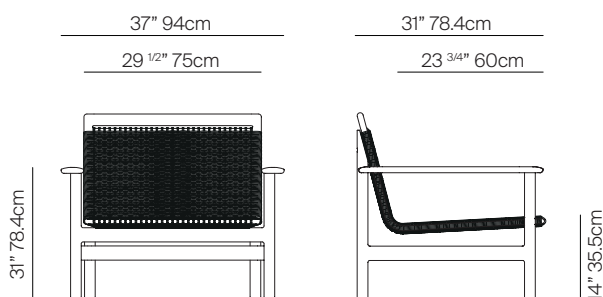

MONTAUK

by Mario Ruiz

LOUNGE CHAIR ARM TEAK

072.2302

SPECIFICATIONS

Width:	37"	94 cm
Depth:	31"	78.4 cm
Height:	31"	78.4 cm
Seat height:	14"	35.5 cm
Seat height *with optional cushion:	16 1/2"	41.9 cm
COM *for optional cushion:	3 1/4 yds	

THROW PILLOWS SOLD SEPARATELY

DANA O

danaoliving.com

LOUNGE CHAIR ARM TEAK

072.2302

MEASURES INCH CM	OVERALL WIDTH	OVERALL DEPTH	OVERALL HEIGHT WITH CUSHIONS	OVERALL FRAME HEIGHT	ARM HEIGHT	ARM WIDTH	FOOT HEIGHT	SEAT HEIGHT WITH CUSHIONS	FRAME SEAT HEIGHT (FLOOR TO FRAME)	INSIDE SEAT WIDTH	INSIDE SEAT DEPTH
DESCRIPTION	A	B	C	D	E	F	G	H	I	J	K
LOUNGE CHAIR ARM TEAK	37	31	-	31	22	3 3/4	6 1/2	-	14	29 1/2	23 3/4
SKU# 072.2302	94	78.4	-	78.4	56	9.5	16.8	-	35.5	75	60

MEASURES INCH CM	# OF BACK CUSHIONS	# OF SEAT CUSHIONS	COM YARDS METERS	DIAGONAL CLEARANCE	FURNITURE WEIGHT LBS KGS	TOTAL PIECES IN A BOX	BOXED WEIGHT LBS KGS	CUBE
DESCRIPTION	L							
LOUNGE CHAIR ARM TEAK	-	-	3 1/4	37 1/4	34	1	65	29
SKU# 072.2302	-	-	2.9	94.6	16	1	30	