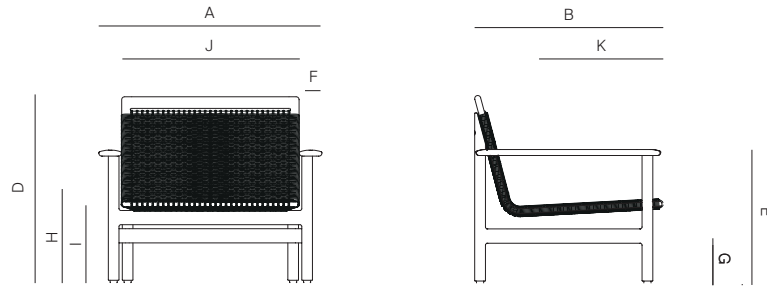

THROW PILLOWS SOLD SEPARATELY

DANA O

danaoliving.com

LOUNGE CHAIR ARM TEAK

072.2302

MEASURES INCH CM	OVERALL WIDTH	OVERALL DEPTH	OVERALL HEIGHT WITH CUSHIONS	OVERALL FRAME HEIGHT	ARM HEIGHT	ARM WIDTH	FOOT HEIGHT	SEAT HEIGHT WITH CUSHIONS	FRAME SEAT HEIGHT (FLOOR TO FRAME)	INSIDE SEAT WIDTH	INSIDE SEAT DEPTH
DESCRIPTION	A	B	C	D	E	F	G	H	I	J	K
LOUNGE CHAIR ARM TEAK	37	31	-	31	22	3 3/4	6 1/2	-	14	29 1/2	23 3/4
SKU# 072.2302	94	78.4	-	78.4	56	9.5	16.8	-	35.5	75	60

MEASURES INCH CM	# OF BACK CUSHIONS	# OF SEAT CUSHIONS	COM YARDS METERS	DIAGONAL CLEARANCE	FURNITURE WEIGHT LBS KGS	TOTAL PIECES IN A BOX	BOXED WEIGHT LBS KGS	CUBE
DESCRIPTION	L							
LOUNGE CHAIR ARM TEAK	-	-	3 1/4	37 1/4	34	1	65	29
SKU# 072.2302	-	-	2.9	94.6	16	1	30	