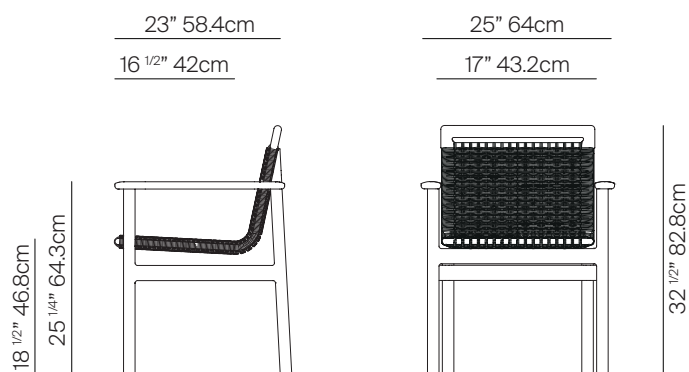

## SPECIFICATIONS

Width:	25"	64 cm
Depth:	23"	58.4 cm
Height:	32 1/2"	82.8 cm
Seat height:	18 1/2"	46.8 cm
Seat height *with optional cushion:	20"	50.8 cm

# DANAO

[danaoliving.com](http://danaoliving.com)

ARM DINING CHAIR ALUMINUM

062.2101

MEASURES INCH CM	OVERALL WIDTH	OVERALL DEPTH	OVERALL HEIGHT WITH CUSHIONS	OVERALL FRAME HEIGHT	ARM HEIGHT	ARM WIDTH	FOOT HEIGHT	SEAT HEIGHT WITH CUSHIONS	FRAME SEAT HEIGHT (FLOOR TO FRAME)	INSIDE SEAT WIDTH	INSIDE SEAT DEPTH
DESCRIPTION	A	B	C	D	E	F	G	H	I	J	K
ARM DINING CHAIR ALUMINUM	25	23	-	32 1/2	25 1/4	2 1/2	12 1/2	-	18 1/2	20	17
SKU# 062.2101	64	58.4	-	82.8	64.3	6.5	31.7	-	46.8	50.8	43.3

MEASURES INCH CM	# OF BACK CUSHIONS	# OF SEAT CUSHIONS	COM YARDS METERS	DIAGONAL CLEARANCE	FURNITURE WEIGHT LBS KGS	TOTAL PIECES IN A BOX	BOXED WEIGHT LBS KGS	CUBE
DESCRIPTION	L							
ARM DINING CHAIR ALUMINUM	-	-	-	33 3/4	19	1	53	13.9
SKU# 062.2101	-	-	-	85.5	8	1	24	