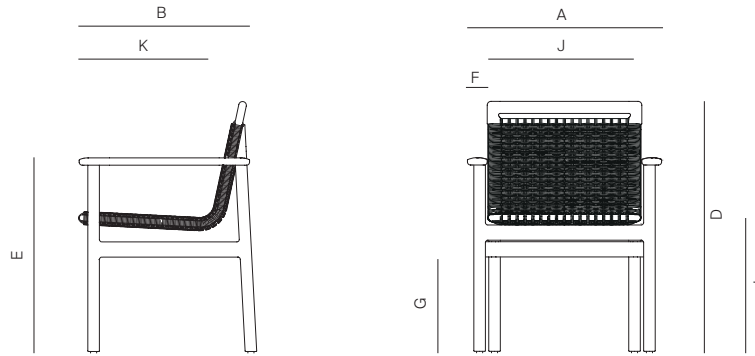

## SPECIFICATIONS

Width:	25"	64 cm
Depth:	23"	58.4 cm
Height:	32 1/2"	82.8 cm
Seat height:	18 1/2"	46.8 cm
Seat height *with optional cushion:	20"	50.8 cm

# DANAO

[danaoliving.com](http://danaoliving.com)

ARM DINING CHAIR ALUMINUM

062.2101

MEASURES INCH CM	OVERALL WIDTH	OVERALL DEPTH	OVERALL HEIGHT WITH CUSHIONS	OVERALL FRAME HEIGHT	ARM HEIGHT	ARM WIDTH	FOOT HEIGHT	SEAT HEIGHT WITH CUSHIONS	FRAME SEAT HEIGHT (FLOOR TO FRAME)	INSIDE SEAT WIDTH	INSIDE SEAT DEPTH
DESCRIPTION	A	B	C	D	E	F	G	H	I	J	K
ARM DINING CHAIR ALUMINUM	25	23	-	32 1/2	25 1/4	2 1/2	12 1/2	-	18 1/2	20	17
SKU# 062.2101	64	58.4	-	82.8	64.3	6.5	31.7	-	46.8	50.8	43.3