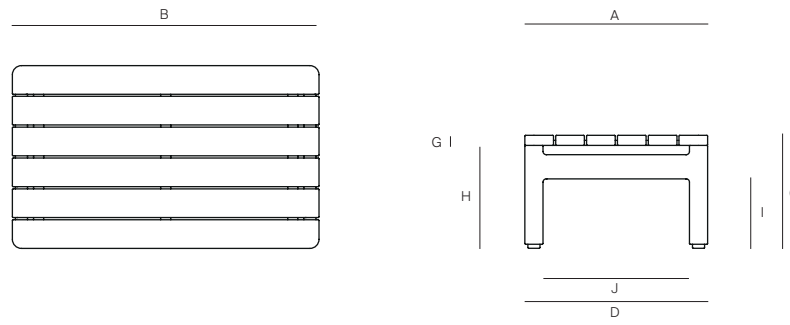

MONTAUK

by Mario Ruiz

SIDE TABLE RECT ALUMINIUM

062.4301

SPECIFICATIONS

Width:	30"	76 cm
Depth:	17 3/4"	45.3 cm
Height:	11"	28 cm

FINISHES

MUSCADE
-51

SPACE GREY
-52

ALUMINIUM

MATERIALS

Frame: Powder coated aluminum frame.

Furniture cover available.

THROW PILLOWS SOLD SEPARATELY

DANAO

danaoliving.com

SIDE TABLE RECT ALUMINIUM

062.4301

MEASURES INCH CM	OVERALL LENGTH	OVERALL WIDTH	OVERALL HEIGHT	SIZE OF BASE	OVERHANG AT ENDS	OVERHANG AT SIDES	TABLE TOP THICKNESS	APRON TO FLOOR CLEARANCE	SPACE BETWEEN LEGS AT HEAD	SPACE BETWEEN LEGS AT SIDE	SEAT UP TO
DESCRIPTION	A	B	C	D	E	F	G	H	I	J	K
SIDE TABLE RECT ALUMINIUM	17 3/4	30	11	17 3/4	-	-	1	10	6 3/4	14 1/4	-
SKU# 062.4301	45.3	76	28	45.3	-	-	2.5	25.5	17.2	36.3	-

MEASURES INCH CM	DIAGONAL CLEARANCE	OVERALL FURNITURE WEIGHT LBS KGS	TOTAL PIECES IN A BOX	BOXED WEIGHT LBS KGS	CUBE
DESCRIPTION	L				
SIDE TABLE RECT ALUMINIUM	20 3/4	16.42	1	26.21	6.01
SKU# 062.4301	52.5	7.45	1	11.89	