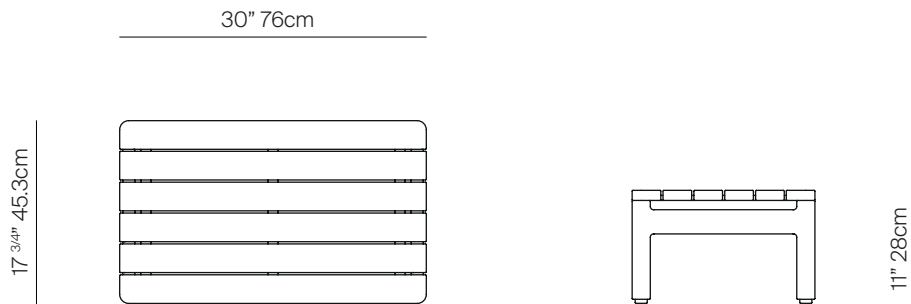

MONTAUK

by Mario Ruiz

SIDE TABLE RECT ALUMINIUM

062.4301

SPECIFICATIONS

Width:	30"	76 cm
Depth:	17 3/4"	45.3 cm
Height:	11"	28 cm

FINISHES

MUSCADE
-51

SIDE TABLE RECT ALUMINIUM

062.4301

MEASURES INCH CM	OVERALL LENGTH	OVERALL WIDTH	OVERALL HEIGHT	SIZE OF BASE	OVERHANG AT ENDS	OVERHANG AT SIDES	TABLE TOP THICKNESS	APRON TO FLOOR CLEARANCE	SPACE BETWEEN LEGS AT HEAD	SPACE BETWEEN LEGS AT SIDE	SEAT UP TO
DESCRIPTION	A	B	C	D	E	F	G	H	I	J	K
SIDE TABLE RECT ALUMINIUM	17 3/4	30	11	17 3/4	-	-	1	10	6 3/4	14 1/4	-
SKU# 062.4301	45.3	76	28	45.3	-	-	2.5	25.5	17.2	36.3	-

MEASURES INCH CM	DIAGONAL CLEARANCE	OVERALL FURNITURE WEIGHT LBS KGS	TOTAL PIECES IN A BOX	BOXED WEIGHT LBS KGS	CUBE
DESCRIPTION	L				
SIDE TABLE RECT ALUMINIUM	20 3/4	16.42	1	26.21	6.01
SKU# 062.4301	52.5	7.45	1	11.89	