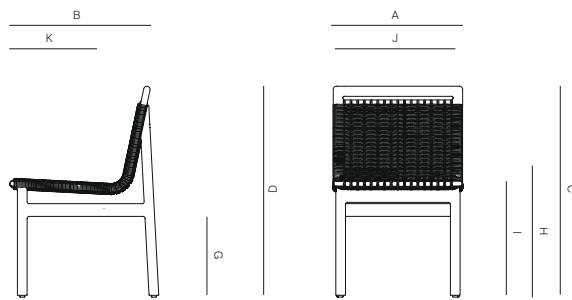

MONTAUK

by Mario Ruiz

SIDE DINING CHAIR ALUMINIUM

062.2201

SPECIFICATIONS

Width:	20"	50.8 cm
Depth:	21 3/4"	55 cm
Height:	32 1/2"	82.8 cm
Seat height:	18 1/2"	46.8 cm
Seat height *with optional cushion:	20 1/4"	51.5 cm
COM *for optional cushion:	2 1/2 yds	

TRHOW PILLOWS SOLD SEPARATELY

DANAO

SIDE DINING CHAIR ALUMINIUM

062.2201

MEASURES INCH CM	OVERALL WIDTH	OVERALL DEPTH	OVERALL HEIGHT WITH CUSHIONS	OVERALL FRAME HEIGHT	ARM HEIGHT	ARM WIDTH	FOOT HEIGHT	SEAT HEIGHT WITH CUSHIONS	FRAME SEAT HEIGHT (FLOOR TO FRAME)	INSIDE SEAT WIDTH	INSIDE SEAT DEPTH
DESCRIPTION	A	B	C	D	E	F	G	H	I	J	K
SIDE DINING CHAIR ALUMINIUM	20	21 3/4	32 1/2	32 1/2	-	-	12 1/2	20 1/4	18 1/2	17	16 1/2
SKU# 062.2201	50.8	55	82.8	82.8	-	-	31.5	51.5	46.8	43.2	42

MEASURES INCH CM	# OF BACK CUSHIONS	# OF SEAT CUSHIONS	COM YARDS METERS	DIAGONAL CLEARANCE	FURNITURE WEIGHT LBS KGS	TOTAL PIECES IN A BOX	BOXED WEIGHT LBS KGS	CUBE
DESCRIPTION								
SIDE DINING CHAIR ALUMINIUM	-	-	2 1/2	28 3/4	13.69	1	46.54	9.41
SKU# 062.2201	-	-	2.2	73.2	6.21	1	21.11	