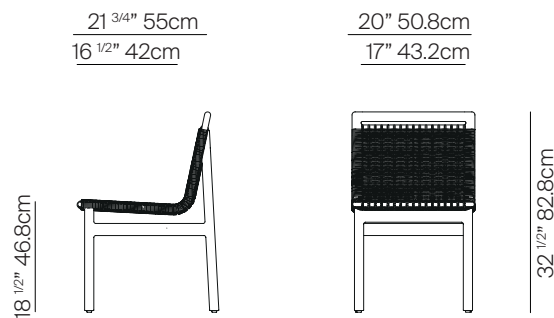

MONTAUK

by Mario Ruiz

SIDE DINING CHAIR ALUMINIUM

062.2201

SPECIFICATIONS

Width:	20"	50.8 cm
Depth:	21 3/4"	55 cm
Height:	32 1/2"	82.8 cm
Seat height:	18 1/2"	46.8 cm
Seat height *with optional cushion:	20 1/4"	51.5 cm
COM *for optional cushion:	2 1/2 yds	

TRHOW PILLOWS SOLD SEPARATELY

DANAO

SIDE DINING CHAIR ALUMINIUM

062.2201

MEASURES INCH CM	OVERALL WIDTH	OVERALL DEPTH	OVERALL HEIGHT WITH CUSHIONS	OVERALL FRAME HEIGHT	ARM HEIGHT	ARM WIDTH	FOOT HEIGHT	SEAT HEIGHT WITH CUSHIONS	FRAME SEAT HEIGHT (FLOOR TO FRAME)	INSIDE SEAT WIDTH	INSIDE SEAT DEPTH
DESCRIPTION	A	B	C	D	E	F	G	H	I	J	K
SIDE DINING CHAIR ALUMINIUM	20	21 3/4	32 1/2	32 1/2	-	-	12 1/2	20 1/4	18 1/2	17	16 1/2
SKU# 062.2201	50.8	55	82.8	82.8	-	-	31.5	51.5	46.8	43.2	42

MEASURES INCH CM	# OF BACK CUSHIONS	# OF SEAT CUSHIONS	COM YARDS METERS	DIAGONAL CLEARANCE	FURNITURE WEIGHT LBS KGS	TOTAL PIECES IN A BOX	BOXED WEIGHT LBS KGS	CUBE
DESCRIPTION								
SIDE DINING CHAIR ALUMINIUM	-	-	2 1/2	28 3/4	13.69	1	46.54	9.41
SKU# 062.2201	-	-	2.2	73.2	6.21	1	21.11	