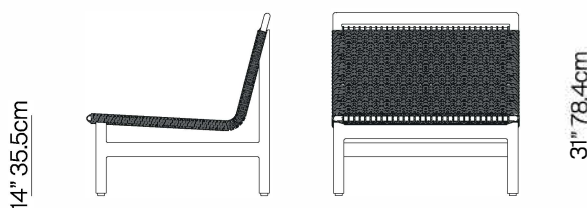

# MONTAUK

by Mario Ruiz

LOUNGE CHAIR ARMLESS

072.2301

31" 78.4cm  
24 1/2" 62cm

31 1/2" 80cm  
27 3/4" 70.5cm

## SPECIFICATIONS

Width:	31 1/2"	80 cm
Depth:	31"	78.4 cm
Height:	31"	78.4 cm
Seat height:	14"	35.5 cm
Seat height *with optional cushion:	17"	43.3 cm
COM *with optional cushion	3 1/4 yds	

Cushion fabric: COM/Outdoor Grade A / Grade B

Fabric options.

Furniture cover available.

LOUNGE CHAIR ARMLESS

072.2301

MEASURES INCH CM	OVERALL WIDTH	OVERALL DEPTH	OVERALL HEIGHT WITH CUSHIONS	OVERALL FRAME HEIGHT	ARM HEIGHT	ARM WIDTH	FOOT HEIGHT	SEAT HEIGHT WITH CUSHIONS	FRAME SEAT HEIGHT (FLOOR TO FRAME)	INSIDE SEAT WIDTH	INSIDE SEAT DEPTH
DESCRIPTION	A	B	C	D	E	F	G	H	I	J	K
LOUNGE CHAIR ARMLESS	31 1/2	31	33	31	-	-	6 1/2	17	14	27 3/4	24 1/2
SKU# 072.2301	80	78.4	83.8	78.4	-	-	16.8	43.3	35.4	70.5	62

MEASURES INCH CM	# OF BACK CUSHIONS	# OF SEAT CUSHIONS	COM YARDS METERS	DIAGONAL CLEARANCE	FURNITURE WEIGHT LBS KGS	TOTAL PIECES IN A BOX	BOXED WEIGHT LBS KGS	CU BE
DESCRIPTION	L							
LOUNGE CHAIR ARMLESS	-	-	3 1/4	33 1/2	27.34	1	56.88	23.8
SKU# 072.2301	-	-	2.9	84.8	12.4	1	25.8	