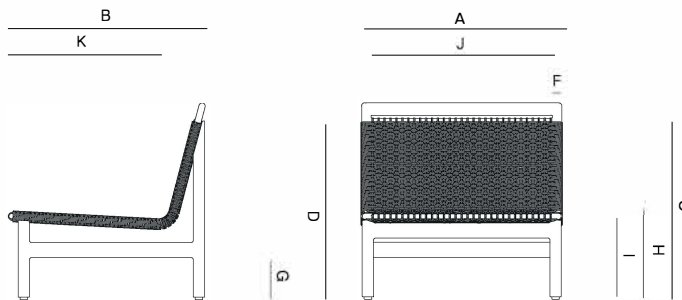

## SPECIFICATIONS

Width:	31 1/2"	80 cm
Depth:	31"	78.4 cm
Height:	31"	78.4 cm
Seat height:	14"	35.5 cm
Seat height *with optional cushion:	17"	43.3 cm
COM *with optional cushion	3 1/4 yds	

Cushion fabric: COM/Outdoor Grade A / Grade B

Fabric options.

Furniture cover available.

LOUNGE CHAIR ARMLESS

072.2301

MEASURES INCH CM	OVERALL WIDTH	OVERALL DEPTH	OVERALL HEIGHT WITH CUSHIONS	OVERALL FRAME HEIGHT	ARM HEIGHT	ARM WIDTH	FOOT HEIGHT	SEAT HEIGHT WITH CUSHIONS	FRAME SEAT HEIGHT (FLOOR TO FRAME)	INSIDE SEAT WIDTH	INSIDE SEAT DEPTH
DESCRIPTION	A	B	C	D	E	F	G	H	I	J	K
LOUNGE CHAIR ARMLESS	31 1/2	31	33	31	-	-	6 1/2	17	14	27 3/4	24 1/2
SKU# 072.2301	80	78.4	83.8	78.4	-	-	16.8	43.3	35.4	70.5	62