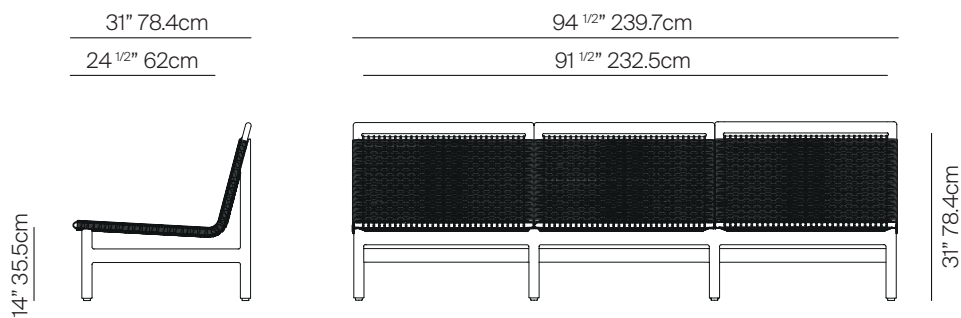

# MONTAUK

by Mario Ruiz

3 SEATER SOFA ARMLESS ALUMINIUM

062.2528

## SPECIFICATIONS

Width:	94 1/2"	239.7 cm
Depth:	31"	78.4 cm
Height:	31"	78.4 cm
Seat height:	14"	35.5 cm
Seat height *with optional cushion:	17"	43.3 cm
COM *for optional cushion:	10 yds	

# DANA O

danaoliving.com

3 SEATER SOFA ARMLESS ALUMINIUM

062.2528

MEASURES INCH CM	OVERALL WIDTH	OVERALL DEPTH	OVERALL HEIGHT WITH CUSHIONS	OVERALL FRAME HEIGHT	ARM HEIGHT	ARM WIDTH	FOOT HEIGHT	SEAT HEIGHT WITH CUSHIONS	FRAME SEAT HEIGHT (FLOOR TO FRAME)	INSIDE SEAT WIDTH	INSIDE SEAT DEPTH
DESCRIPTION	A	B	C	D	E	F	G	H	I	J	K
3 SEATER SOFA ARMLESS ALUMINIUM	94 1/2	31	33	31	-	-	6 1/2	17	14	91 1/2	24 1/2
SKU# 062.2528	239.7	78.4	83.8	78.4	-	-	16.8	43.3	35.5	232.5	62

MEASURES INCH CM	# OF BACK CUSHIONS	# OF SEAT CUSHIONS	COM YARDS METERS	DIAGONAL CLEARANCE	FURNITURE WEIGHT LBS KGS	TOTAL PIECES IN A BOX	BOXED WEIGHT LBS KGS	CUBE
DESCRIPTION	L							
3 SEATER SOFA ARMLESS ALUMINIUM	-	-	10	33 1/2	30	1	54	67.20
SKU# 062.2528	-	-	9	84.8	66.14	1	119.05	