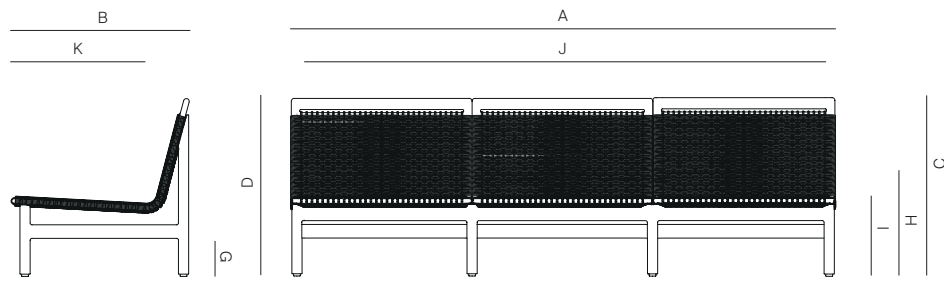

## SPECIFICATIONS

Width:	94 1/2"	239.7 cm
Depth:	31"	78.4 cm
Height:	31"	78.4 cm
Seat height:	14"	35.5 cm
Seat height *with optional cushion:	17"	43.3 cm
COM *for optional cushion:	10 yds	

# DANA O

danaoliving.com

3 SEATER SOFA ARMLESS ALUMINIUM

062.2528

MEASURES INCH CM	OVERALL WIDTH	OVERALL DEPTH	OVERALL HEIGHT WITH CUSHIONS	OVERALL FRAME HEIGHT	ARM HEIGHT	ARM WIDTH	FOOT HEIGHT	SEAT HEIGHT WITH CUSHIONS	FRAME SEAT HEIGHT (FLOOR TO FRAME)	INSIDE SEAT WIDTH	INSIDE SEAT DEPTH
DESCRIPTION	A	B	C	D	E	F	G	H	I	J	K
3 SEATER SOFA ARMLESS ALUMINIUM	94 1/2	31	33	31	-	-	6 1/2	17	14	91 1/2	24 1/2
SKU# 062.2528	239.7	78.4	83.8	78.4	-	-	16.8	43.3	35.5	232.5	62