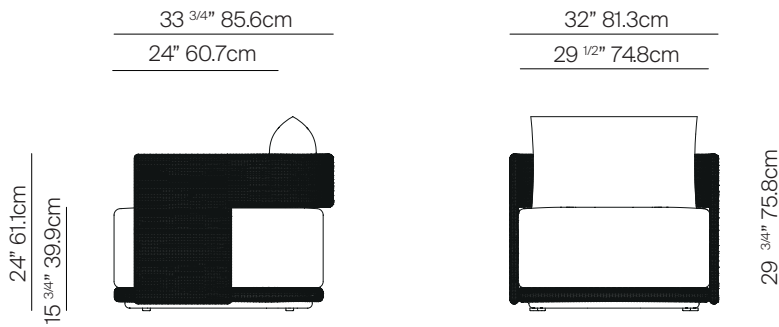

LAUREL

by Valerio Sommella & Simone Bonanni

LOUNGE CHAIR

051.2301.00

SPECIFICATIONS

Width:	32"	81.3 cm
Depth:	33 ³ / ₄ "	85.6 cm
Height:	29 ³ / ₄ "	75.8 cm
Seat height:	3 ¹ / ₂ "	8.9 cm
Seat height *with optional cushion:	15 ³ / ₄ "	39.9 cm

COM 4
COM based on 54" wide no repeat fabric.

MATERIALS

Weave: Synthetic all-weather weave.

Cushion foam: Made of HR (high resiliency) foam with Dacron wrap incased in a nonwoven UV stabilized waterproof sonic welded fabric.

danaoliving.com

LOUNGE CHAIR

051.2301.00

MEASURES INCH CM	OVERALL WIDTH	OVERALL DEPTH	OVERALL HEIGHT WITH CUSHIONS	OVERALL FRAME HEIGHT	ARM HEIGHT	ARM WIDTH	FOOT HEIGHT	SEAT HEIGHT WITH CUSHIONS	FRAME SEAT HEIGHT (FLOOR TO FRAME)	INSIDE SEAT WIDTH	INSIDE SEAT DEPTH
DESCRIPTION	A	B	C	D	E	F	G	H	I	J	K
LOUNGE CHAIR	32	33 3/4	29 3/4	24	24	11/4	11/2	15 3/4	3 1/2	29 1/2	24
SKU# 051.2301.00	81.3	85.6	75.8	61.1	61.1	3.2	3.5	39.9	8.9	74.8	60.7

MEASURES INCH CM	# OF BACK CUSHIONS	# OF SEAT CUSHIONS	COM YARDS METERS	DIAGONAL CLEARANCE	FURNITURE WEIGHT LBS KGS	TOTAL PIECES IN A BOX	BOXED WEIGHT LBS KGS	CUBE
DESCRIPTION	L							
LOUNGE CHAIR	1	1	4	36 1/4	46.41	1	68.12	33.33
SKU# 051.2301.00	1	1		92.1	21.05	1	30.9	