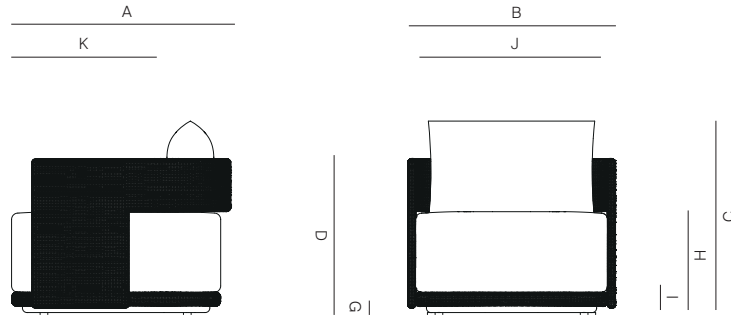

LAUREL

by Valerio Sommella & Simone Bonanni

LOUNGE CHAIR

051.2301.00

SPECIFICATIONS

Width:	32"	81.3 cm
Depth:	33 ³ / ₄ "	85.6 cm
Height:	29 ³ / ₄ "	75.8 cm
Seat height:	3 ¹ / ₂ "	8.9 cm
Seat height *with optional cushion:	15 ³ / ₄ "	39.9 cm

Cushion fabric: COM/Outdoor Canvas Tier 1 / Luxury Tier 2

Fabric options.

Furniture cover available.

FINISHES

RUSSET
-01

WEAVE

TRHOW PILLOWS SOLD SEPARATELY

DANAO

danaoliving.com

LOUNGE CHAIR

051.2301.00

MEASURES INCH CM	OVERALL WIDTH	OVERALL DEPTH	OVERALL HEIGHT WITH CUSHIONS	OVERALL FRAME HEIGHT	ARM HEIGHT	ARM WIDTH	FOOT HEIGHT	SEAT HEIGHT WITH CUSHIONS	FRAME SEAT HEIGHT (FLOOR TO FRAME)	INSIDE SEAT WIDTH	INSIDE SEAT DEPTH
DESCRIPTION	A	B	C	D	E	F	G	H	I	J	K
LOUNGE CHAIR	32	33 3/4	29 3/4	24	24	11/4	11/2	15 3/4	3 1/2	29 1/2	24
SKU# 051.2301.00	81.3	85.6	75.8	61.1	61.1	3.2	3.5	39.9	8.9	74.8	60.7