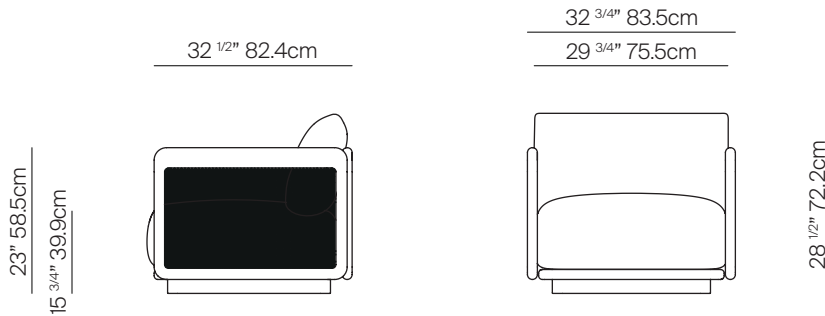

DOCK

by Claudio Bellini

SWIVEL LOUNGE CHAIR

042.2307

SPECIFICATIONS

Width:	32 3/4"	83.5 cm
Depth:	31 1/4"	79.5 cm
Height:	28"	71.1 cm
Seat height:	14 1/4"	36.1 cm
COM:	3.5 yds	

COM based on 54" wide no repeat fabric.

SWIVEL LOUNGE CHAIR

042.2307

MEASURES INCH CM	OVERALL WIDTH	OVERALL DEPTH	OVERALL HEIGHT WITH CUSHIONS	OVERALL FRAME HEIGHT	ARM HEIGHT	ARM WIDTH	FOOT HEIGHT	SEAT HEIGHT WITH CUSHIONS	FRAME SEAT HEIGHT (FLOOR TO FRAME)	INSIDE SEAT WIDTH	INSIDE SEAT DEPTH
DESCRIPTION	A	B	C	D	E	F	G	H	I	J	K
SWIVEL LOUNGE CHAIR	32 3/4	31 1/4	28	23	23	11/2	2 1/4	14 1/4	3 3/4	29 3/4	21
SKU# 042.2307	83.5	79.5	71.1	58.5	58.5	4	5.4	36.1	9.4	75.5	53.6

MEASURES INCH CM	# OF BACK CUSHIONS	# OF SEAT CUSHIONS	COM YARDS METERS	DIAGONAL CLEARANCE	FURNITURE WEIGHT LBS KGS	TOTAL PIECES IN A BOX	BOXED WEIGHT LBS KGS	CUBE
DESCRIPTION	L							
SWIVEL LOUNGE CHAIR	1	1	3.5	37	77.17	1	88.18	18.44
SKU# 042.2307	1	1		93.9	35	1	40	