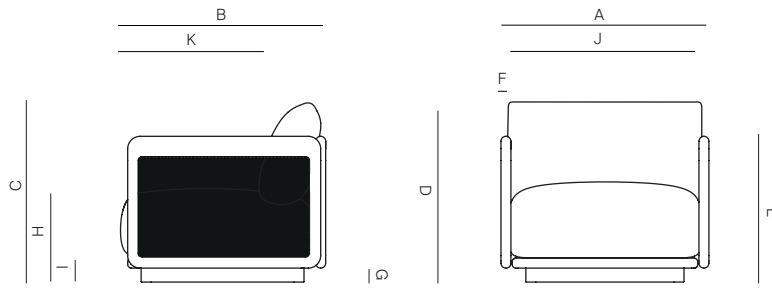

DOCK

by Claudio Bellini

SWIVEL LOUNGE CHAIR

042.2307

SPECIFICATIONS

Width:	32 3/4"	83.5 cm
Depth:	31 1/4"	79.5 cm
Height:	28"	71.1 cm
Seat height:	14 1/4"	36.1 cm
COM:	3.5 yds	

COM based on 54" wide no repeat fabric.

SWIVEL LOUNGE CHAIR

042.2307

MEASURES INCH CM	OVERALL WIDTH	OVERALL DEPTH	OVERALL HEIGHT WITH CUSHIONS	OVERALL FRAME HEIGHT	ARM HEIGHT	ARM WIDTH	FOOT HEIGHT	SEAT HEIGHT WITH CUSHIONS	FRAME SEAT HEIGHT (FLOOR TO FRAME)	INSIDE SEAT WIDTH	INSIDE SEAT DEPTH
DESCRIPTION	A	B	C	D	E	F	G	H	I	J	K
SWIVEL LOUNGE CHAIR	32 3/4	31 1/4	28	23	23	11/2	2 1/4	14 1/4	3 3/4	29 3/4	21
SKU# 042.2307	83.5	79.5	71.1	58.5	58.5	4	5.4	36.1	9.4	75.5	53.6

MEASURES INCH CM	# OF BACK CUSHIONS	# OF SEAT CUSHIONS	COM YARDS METERS	DIAGONAL CLEARANCE	FURNITURE WEIGHT LBS KGS	TOTAL PIECES IN A BOX	BOXED WEIGHT LBS KGS	CUBE
DESCRIPTION	L							
SWIVEL LOUNGE CHAIR	1	1	3.5	37	77.17	1	88.18	18.44
SKU# 042.2307	1	1		93.9	35	1	40	