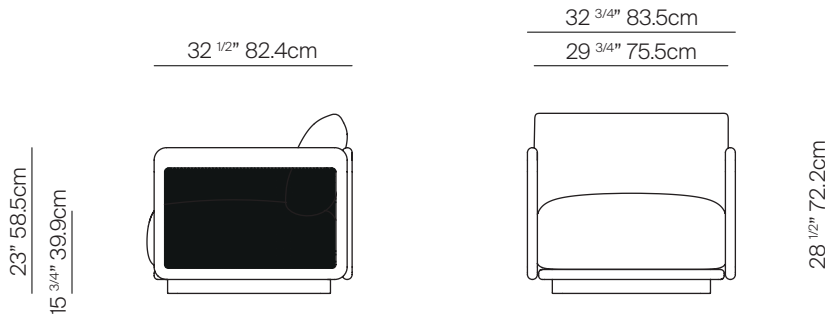

DOCK

by Claudio Bellini

LOUNGE CHAIR

042.2301

SPECIFICATIONS

Width:	32 3/4"	83.5 cm
Depth:	31 1/4"	79.5 cm
Height:	28"	71.1 cm
Seat height:	14 1/4"	36.1 cm
COM:	3.5 yds	

COM based on 54" wide no repeat fabric.

LOUNGE CHAIR

042.2301

MEASURES INCH CM	OVERALL WIDTH	OVERALL DEPTH	OVERALL HEIGHT WITH CUSHIONS	OVERALL FRAME HEIGHT	ARM HEIGHT	ARM WIDTH	FOOT HEIGHT	SEAT HEIGHT WITH CUSHIONS	FRAME SEAT HEIGHT (FLOOR TO FRAME)	INSIDE SEAT WIDTH	INSIDE SEAT DEPTH
DESCRIPTION	A	B	C	D	E	F	G	H	I	J	K
SWIVEL LOUNGE CHAIR	32 3/4	31 1/4	28	23	23	11/2	2 1/4	14 1/4	3 3/4	29 3/4	21
SKU# 042.2301	83.5	79.5	71.1	58.5	58.5	4	5.4	36.1	9.4	75.5	53.6

MEASURES INCH CM	# OF BACK CUSHIONS	# OF SEAT CUSHIONS	COM YARDS METERS	DIAGONAL CLEARANCE	FURNITURE WEIGHT LBS KGS	TOTAL PIECES IN A BOX	BOXED WEIGHT LBS KGS	CUBE
DESCRIPTION	L							
LOUNGE CHAIR	1	1	3.5	37	58.64	1	66.36	18.44
SKU# 042.2301	1	1		93.9	26.6	1	30.1	