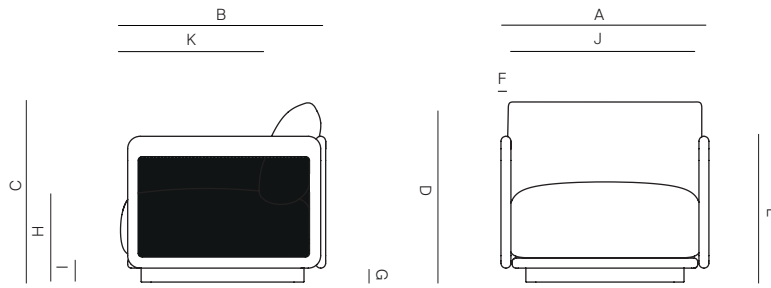

DOCK

by Claudio Bellini

LOUNGE CHAIR

042.2301

SPECIFICATIONS

Width:	32 3/4"	83.5 cm
Depth:	31 1/4"	79.5 cm
Height:	28"	71.1 cm
Seat height:	14 1/4"	36.1 cm
COM:	3.5 yds	

COM based on 54" wide no repeat fabric.

LOUNGE CHAIR

042.2301

MEASURES INCH CM	OVERALL WIDTH	OVERALL DEPTH	OVERALL HEIGHT WITH CUSHIONS	OVERALL FRAME HEIGHT	ARM HEIGHT	ARM WIDTH	FOOT HEIGHT	SEAT HEIGHT WITH CUSHIONS	FRAME SEAT HEIGHT (FLOOR TO FRAME)	INSIDE SEAT WIDTH	INSIDE SEAT DEPTH
DESCRIPTION	A	B	C	D	E	F	G	H	I	J	K
SWIVEL LOUNGE CHAIR	32 3/4	31 1/4	28	23	23	11/2	2 1/4	14 1/4	3 3/4	29 3/4	21
SKU# 042.2301	83.5	79.5	71.1	58.5	58.5	4	5.4	36.1	9.4	75.5	53.6

MEASURES INCH CM	# OF BACK CUSHIONS	# OF SEAT CUSHIONS	COM YARDS METERS	DIAGONAL CLEARANCE	FURNITURE WEIGHT LBS KGS	TOTAL PIECES IN A BOX	BOXED WEIGHT LBS KGS	CUBE
DESCRIPTION	L							
LOUNGE CHAIR	1	1	3.5	37	58.64	1	66.36	18.44
SKU# 042.2301	1	1		93.9	26.6	1	30.1	