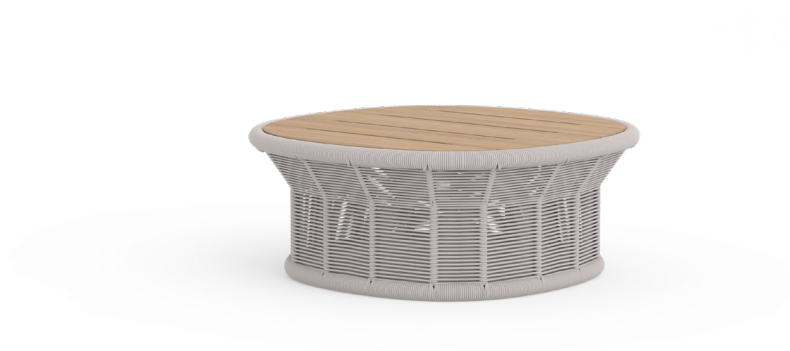

# COLLARE

by Toan Nguyen

31" ROUND COFFEE TABLE

88510654

## SPECIFICATIONS

Width:	30 1/2"	77.7cm
Depth:	30 1/2"	77.7 cm
Height:	12 1/2"	31.4 cm

## MATERIALS

Frame: Powder coated aluminum frame

Top: Premium grade teak wood.

Weave : Polypropylene rope.

Furniture cover available.

THROW PILLOWS SOLD SEPARATELY

# DANAO

danaoliving.com

31" ROUND COFFEE TABLE

88510654

MEASURES INCH CM	OVERALL LENGTH	OVERALL WIDTH	OVERALL HEIGHT	SIZE OF BASE	OVERHANG AT ENDS	OVERHANG AT SIDES	TABLE TOP THICKNESS	APRON TO FLOOR CLEARANCE	SPACE BETWEEN LEGS AT HEAD	SPACE BETWEEN LEGS AT SIDE	SEAT UP TO
DESCRIPTION	A	B	C	D	E	F	G	H	I	J	K
31" ROUND COFFEE TABLE	30 1/2	30 1/2	12 1/2	25 1/4	-	-	1 1/2	-	-	-	-
SKU# 88510654	77.7	77.7	31.4	63.8	-	-	3.6	-	-	-	-