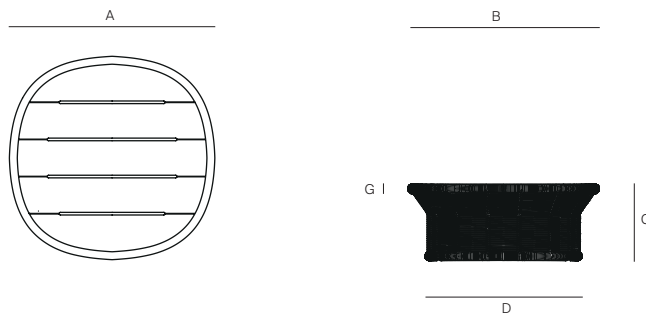

## SPECIFICATIONS

Width:	30 1/2"	77.7cm
Depth:	30 1/2"	77.7 cm
Height:	12 1/2"	31.4 cm

# DANAO

danaoliving.com

31" ROUND COFFEE TABLE

88510654

MEASURES INCH CM	OVERALL LENGTH	OVERALL WIDTH	OVERALL HEIGHT	SIZE OF BASE	OVERHANG AT ENDS	OVERHANG AT SIDES	TABLE TOP THICKNESS	APRON TO FLOOR CLEARANCE	SPACE BETWEEN LEGS AT HEAD	SPACE BETWEEN LEGS AT SIDE	SEAT UP TO
DESCRIPTION	A	B	C	D	E	F	G	H	I	J	K
31" ROUND COFFEE TABLE	30 1/2	30 1/2	12 1/2	25 1/4	-	-	1 1/2	-	-	-	-
SKU# 88510654	77.7	77.7	31.4	63.8	-	-	3.6	-	-	-	-