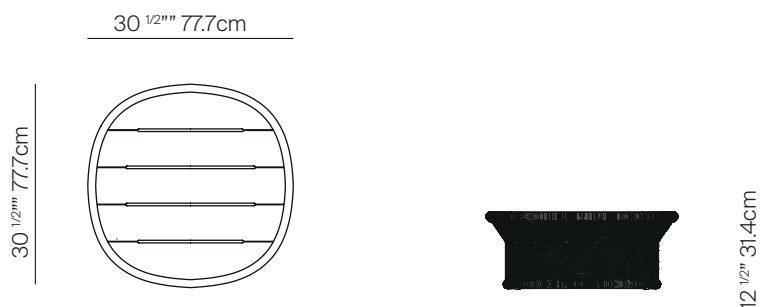

# COLLARE

by Toan Nguyen

31" ROUND COFFEE TABLE

88510654

## SPECIFICATIONS

Width:	30 1/2"	77.7cm
Depth:	30 1/2"	77.7 cm
Height:	12 1/2"	31.4 cm

# DANAO

danaoliving.com

31" ROUND COFFEE TABLE

88510654

MEASURES INCH CM	OVERALL LENGTH	OVERALL WIDTH	OVERALL HEIGHT	SIZE OF BASE	OVERHANG AT ENDS	OVERHANG AT SIDES	TABLE TOP THICKNESS	APRON TO FLOOR CLEARANCE	SPACE BETWEEN LEGS AT HEAD	SPACE BETWEEN LEGS AT SIDE	SEAT UP TO
DESCRIPTION	A	B	C	D	E	F	G	H	I	J	K
31" ROUND COFFEE TABLE	30 1/2	30 1/2	12 1/2	25 1/4	-	-	1 1/2	-	-	-	-
SKU# 88510654	77.7	77.7	31.4	63.8	-	-	3.6	-	-	-	-

MEASURES INCH CM	DIAGONAL CLEARANCE	OVERALL FURNITURE WEIGHT LBS KGS	TOTAL PIECES IN A BOX	BOXED WEIGHT LBS KGS	CUBE
DESCRIPTION	L				
31" ROUND COFFEE TABLE	30	41.83	1	60.91	14.61
SKU# 88510654	76.1	19	1	27.6	