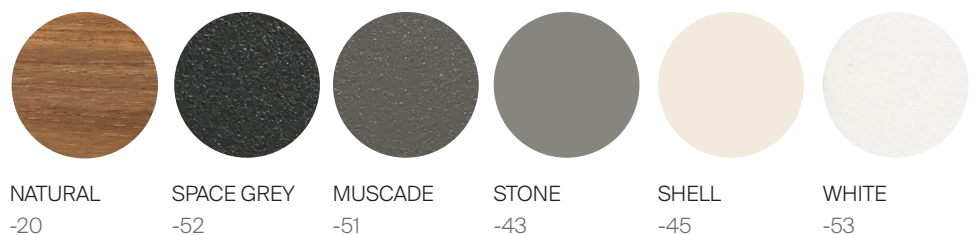

CHELSEA

by Mario Ruiz

2 SEATER SOFA 72" LUXE

075.2501

SPECIFICATIONS

Width:	72"	183.1 cm
Depth:	34 1/4"	86.8 cm
Height:	29 1/4"	74.4 cm
Seat height:	11"	28.1 cm
Seat height *with optional cushion:	15 1/2"	39.5 cm
COM:	6	
COM based on 54" wide no repeat fabric.		

FINISHES

MATERIALS

Frame: Powder coated aluminum.

Accents: Batyline.

Cushion foam: Made of HR (high resiliency) foam with Dacron wrap incased in a nonwoven UV stabilized waterproof sonic welded fabric.

Cushion fabric: COM/Outdoor Canvas Grade A / Grade B Fabric options.

Furniture cover available.

TEAK

ALUMINUM

MOQ APPLIED ON CERTAIN FINISHES

BATYLINE

THROW PILLOWS SOLD SEPARATELY

DANAO

danaoiving.com