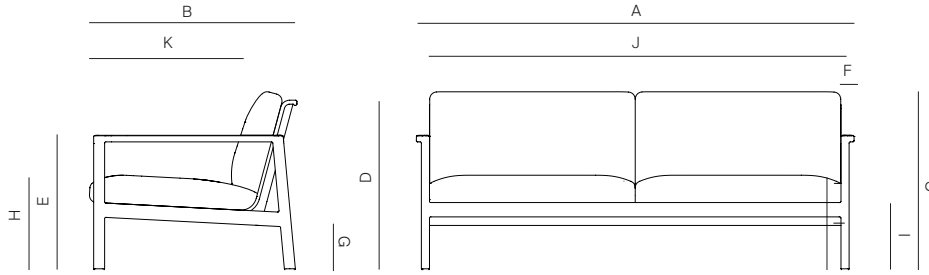

CHELSEA

by Mario Ruiz

2 SEATER SOFA 72" LUXE

075.2501

SPECIFICATIONS

Width:	72"	183.1 cm
Depth:	34 1/4"	86.8 cm
Height:	29 1/4"	74.4 cm
Seat height:	11"	28.1 cm
Seat height *with optional cushion:	15 1/2"	39.5 cm
COM:	6	
COM based on 54" wide no repeat fabric.		

2 SEATER SOFA 72" LUXE

075.2501

MEASURES INCH CM	OVERALL WIDTH	OVERALL DEPTH	OVERALL HEIGHT WITH CUSHIONS	OVERALL FRAME HEIGHT	ARM HEIGHT	ARM WIDTH	FOOT HEIGHT	SEAT HEIGHT WITH CUSHIONS	FRAME SEAT HEIGHT (FLOOR TO FRAME)	INSIDE SEAT WIDTH	INSIDE SEAT DEPTH
DESCRIPTION	A	B	C	D	E	F	G	H	I	J	K
2 SEATER SOFA 72" LUXE	72	34 1/4	29 1/4	27 3/4	22 1/4	2 1/4	7 1/4	15 1/2	11	67 3/4	23 1/2
SKU# 075.2501	183.1	86.8	74.4	70.5	50.2	5.4	18.5	39.5	28.1	172.2	59.5

MEASURES INCH CM	# OF BACK CUSHIONS	# OF SEAT CUSHIONS	COM YARDS METERS	DIAGONAL CLEARANCE	FURNITURE WEIGHT LBS KGS	TOTAL PIECES IN A BOX	BOXED WEIGHT LBS KGS	CUBE
DESCRIPTION	L							
2 SEATER SOFA 72" LUXE	1	1	6	39 3/4	57.81	1	101.85	50.9
SKU# 075.2501	1	1	5.2	100.8	26.22	1	46.2	