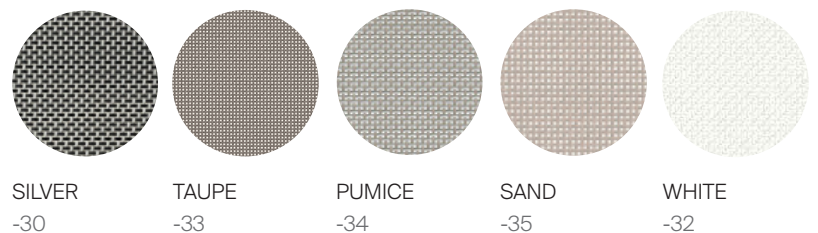

CHELSEA

by Mario Ruiz

2 SEATER SOFA 72" LUXE

075.2501

SPECIFICATIONS

Width:	72"	183.1 cm
Depth:	34 1/4"	86.8 cm
Height:	29 1/4"	74.4 cm
Seat height:	11"	28.1 cm
Seat height *with optional cushion:	15 1/2"	39.5 cm
COM:	6	
COM based on 54" wide no repeat fabric.		

FINISHES

MATERIALS

Frame: Powder coated aluminum.

Accents: Batyline.

Cushion foam: Made of HR (high resiliency) foam with Dacron wrap incased in a nonwoven UV stabilized waterproof sonic welded fabric.

Cushion fabric: COM/Outdoor Canvas Grade A / Grade B Fabric options.

Furniture cover available.

TEAK

ALUMINUM

MOQ APPLIED ON CERTAIN FINISHES

BATYLINE

THROW PILLOWS SOLD SEPARATELY

DANAO

danaoiving.com