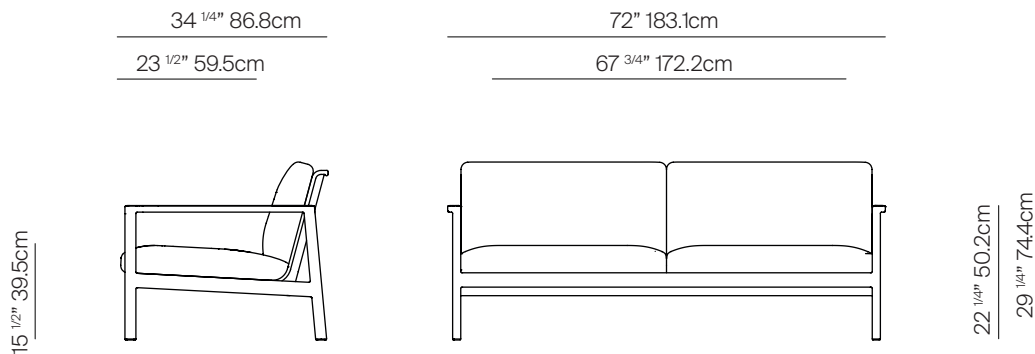

CHELSEA

by Mario Ruiz

2 SEATER SOFA 72" LUXE

075.2501

SPECIFICATIONS

Width:	72"	183.1 cm
Depth:	34 1/4"	86.8 cm
Height:	29 1/4"	74.4 cm
Seat height:	11"	28.1 cm
Seat height *with optional cushion:	15 1/2"	39.5 cm
COM:	6	
COM based on 54" wide no repeat fabric.		

2 SEATER SOFA 72" LUXE

075.2501

MEASURES INCH CM	OVERALL WIDTH	OVERALL DEPTH	OVERALL HEIGHT WITH CUSHIONS	OVERALL FRAME HEIGHT	ARM HEIGHT	ARM WIDTH	FOOT HEIGHT	SEAT HEIGHT WITH CUSHIONS	FRAME SEAT HEIGHT (FLOOR TO FRAME)	INSIDE SEAT WIDTH	INSIDE SEAT DEPTH
DESCRIPTION	A	B	C	D	E	F	G	H	I	J	K
2 SEATER SOFA 72" LUXE	72	34 1/4	29 1/4	27 3/4	22 1/4	2 1/4	7 1/4	15 1/2	11	67 3/4	23 1/2
SKU# 075.2501	183.1	86.8	74.4	70.5	50.2	5.4	18.5	39.5	28.1	172.2	59.5

MEASURES INCH CM	# OF BACK CUSHIONS	# OF SEAT CUSHIONS	COM YARDS METERS	DIAGONAL CLEARANCE	FURNITURE WEIGHT LBS KGS	TOTAL PIECES IN A BOX	BOXED WEIGHT LBS KGS	CUBE
DESCRIPTION	L							
2 SEATER SOFA 72" LUXE	1	1	6	39 3/4	57.81	1	101.85	50.9
SKU# 075.2501	1	1	5.2	100.8	26.22	1	46.2	