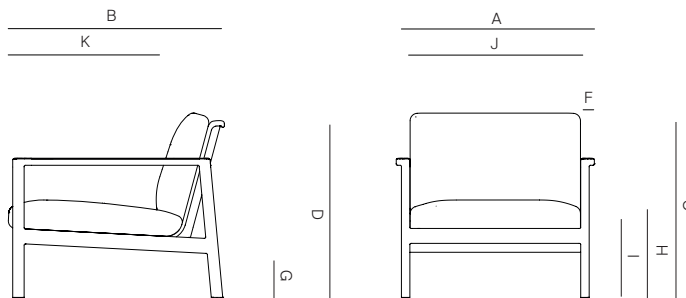

SPECIFICATIONS

Width: 31 1/4" 79.6 cm
Depth: 34" 86.6 cm
Height: 29 1/4" 74.4cm
Seat height: 11" 28.1 cm
Seat height *with optional cushion: 15 1/2" 39.4 cm

COM: 4
COM based on 54" wide no repeat fabric.

BATYLINE

THROW PILLOWS SOLD SEPARATELY

DANAO

danaoliving.com

LOUNGE CHAIR LUXE

075.2302

MEASURES INCH CM	OVERALL WIDTH	OVERALL DEPTH	OVERALL HEIGHT WITH CUSHIONS	OVERALL FRAME HEIGHT	ARM HEIGHT	ARM WIDTH	FOOT HEIGHT	SEAT HEIGHT WITH CUSHIONS	FRAME SEAT HEIGHT (FLOOR TO FRAME)	INSIDE SEAT WIDTH	INSIDE SEAT DEPTH
DESCRIPTION	A	B	C	D	E	F	G	H	I	J	K
LOUNGE CHAIR LUXE	31 1/4	34	29 1/4	28	22 1/4	2 1/4	7 1/4	15 1/2	11	27	23 1/2
SKU# 075.2302	79.6	86.6	74.4	71.4	56.3	5.4	18.5	39.4	28.1	68.4	86.6

MEASURES INCH CM	# OF BACK CUSHIONS	# OF SEAT CUSHIONS	COM YARDS METERS	DIAGONAL CLEARANCE	FURNITURE WEIGHT LBS KGS	TOTAL PIECES IN A BOX	BOXED WEIGHT LBS KGS	CUBE
DESCRIPTION	L							
LOUNGE CHAIR LUXE	1	1	4	39 3/4	28.53	1	55.09	23.4
SKU# 075.2302	1	1	3.6	100.8	12.94	1	24.99	