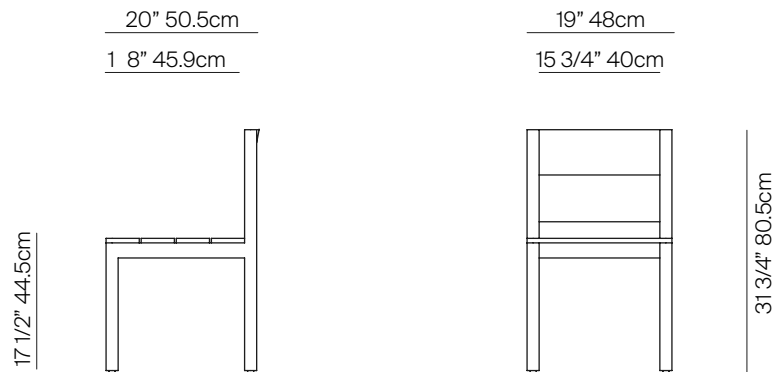

CABO

by Valerio Sommella & Simone Bonanni

DINING SIDE CHAIR

0652.201

SPECIFICATIONS

Width:	19"	48 cm
Depth:	20"	50.5 cm
Height:	31 3/4"	80.5 cm
Seat height:	17 1/2"	44.5 cm

FINISHES

NATURAL
-20

0652.201

MEASURES INCH CM	OVERALL WIDTH	OVERALL DEPTH	OVERALL HEIGHT WITH CUSHIONS	OVERALL FRAME HEIGHT	ARM HEIGHT	ARM WIDTH	FOOT HEIGHT	SEAT HEIGHT WITH CUSHIONS	FRAME SEAT HEIGHT (FLOOR TO FRAME)	INSIDE SEAT WIDTH	INSIDE SEAT DEPTH
DESCRIPTION	A	B	C	D	E	F	G	H	I	J	K
DINING SIDE CHAIR	19	20	-	31 3/4	-	-	15	-	17 1/2	15 3/4	18
SKU# 0652.201	48	50.5	-	80.5	-	-	38	-	44.5	40	45.9

MEASURES INCH CM	# OF BACK CUSHIONS	# OF SEAT CUSHIONS	COM YARDS METERS	DIAGONAL CLEARANCE	FURNITURE WEIGHT LBS KGS	TOTAL PIECES IN A BOX	BOXED WEIGHT LBS KGS	CUBE
DESCRIPTION				L				
DINING SIDE CHAIR	-	-	-	26 1/4	28.44	1	40.57	9.44
SKU# 0652.201	-	-	-	66.3	12.9	1	18.4	