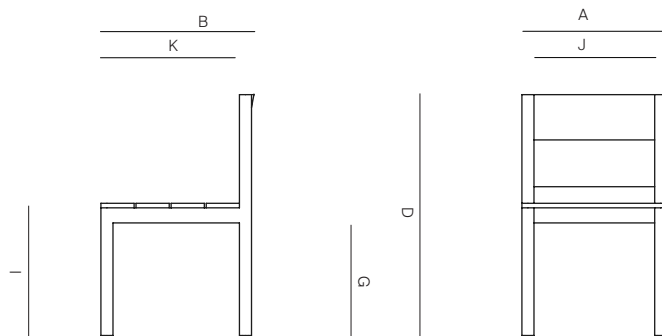

CABO

by Valerio Sommella & Simone Bonanni

DINING SIDE CHAIR

0652.201

SPECIFICATIONS

Width:	19"	48 cm
Depth:	20"	50.5 cm
Height:	31 3/4"	80.5 cm
Seat height:	17 1/2"	44.5 cm

FINISHES

NATURAL
-20

0652.201

MEASURES INCH CM	OVERALL WIDTH	OVERALL DEPTH	OVERALL HEIGHT WITH CUSHIONS	OVERALL FRAME HEIGHT	ARM HEIGHT	ARM WIDTH	FOOT HEIGHT	SEAT HEIGHT WITH CUSHIONS	FRAME SEAT HEIGHT (FLOOR TO FRAME)	INSIDE SEAT WIDTH	INSIDE SEAT DEPTH
DESCRIPTION	A	B	C	D	E	F	G	H	I	J	K
DINING SIDE CHAIR	19	20	-	31 3/4	-	-	15	-	17 1/2	15 3/4	18
SKU# 0652.201	48	50.5	-	80.5	-	-	38	-	44.5	40	45.9

MEASURES INCH CM	# OF BACK CUSHIONS	# OF SEAT CUSHIONS	COM YARDS METERS	DIAGONAL CLEARANCE	FURNITURE WEIGHT LBS KGS	TOTAL PIECES IN A BOX	BOXED WEIGHT LBS KGS	CUBE
DESCRIPTION				L				
DINING SIDE CHAIR	-	-	-	26 1/4	28.44	1	40.57	9.44
SKU# 0652.201	-	-	-	66.3	12.9	1	18.4	