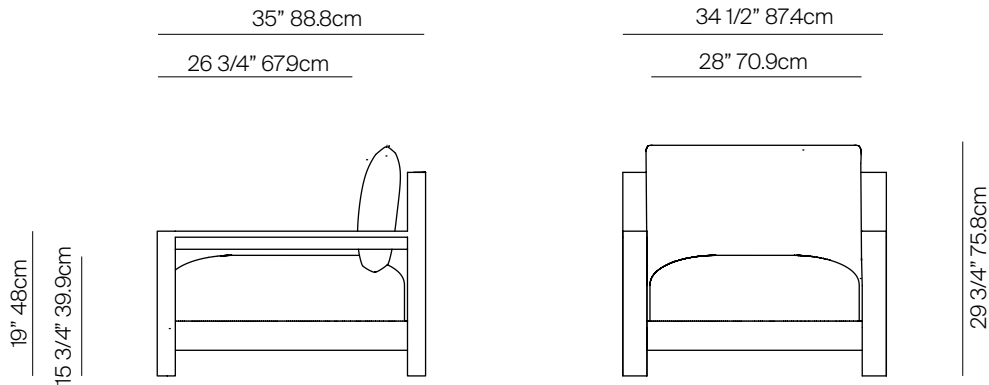

## SPECIFICATIONS

Width:	34 1/2"	87.4 cm
Depth:	35"	88.8 cm
Height:	29 3/4"	75.8 cm
Seat height:	7 1/4"	17.1 cm
Seat height *with optional cushion	15 3/4"	39.9 cm

COM: 3.5

COM based on 54" wide no repeat fabric.

# DANA O

danaoliving.com

LOUNGE CHAIR

0652.301

MEASURES INCH CM	OVERALL WIDTH	OVERALL DEPTH	OVERALL HEIGHT WITH CUSHIONS	OVERALL FRAME HEIGHT	ARM HEIGHT	ARM WIDTH	FOOT HEIGHT	SEAT HEIGHT WITH CUSHIONS	FRAME SEAT HEIGHT (FLOOR TO FRAME)	INSIDE SEAT WIDTH	INSIDE SEAT DEPTH
DESCRIPTION	A	B	C	D	E	F	G	H	I	J	K
LOUNGE CHAIR	34 1/2	35	29 3/4	26 1/2	19	3	3 1/4	15 3/4	7 1/4	28	26 3/4
SKU# 0652.301	87.4	88.8	75.8	67.5	48	7.7	8.5	39.9	18.1	70.9	67.9

MEASURES INCH CM	# OF BACK CUSHIONS	# OF SEAT CUSHIONS	COM YARDS METERS	DIAGONAL CLEARANCE	FURNITURE WEIGHT LBS KGS	TOTAL PIECES IN A BOX	BOXED WEIGHT LBS KGS	CUBE
DESCRIPTION	L							
LOUNGE CHAIR	1	1	3.5	39 3/4	64.15	1	82.89	24.18
SKU# 0652.301	1	1		100.8	29.1	1	37.6	