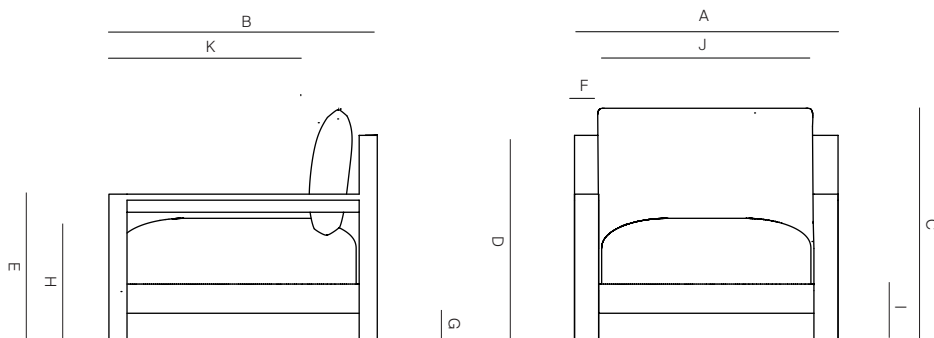

## SPECIFICATIONS

Width:	34 1/2"	87.4 cm
Depth:	35"	88.8 cm
Height:	29 3/4"	75.8 cm
Seat height:	7 1/4"	17.1 cm
Seat height *with optional cushion	15 3/4"	39.9 cm

COM: 3.5

COM based on 54" wide no repeat fabric.

# DANA O

danaoliving.com

LOUNGE CHAIR

0652.301

MEASURES INCH CM	OVERALL WIDTH	OVERALL DEPTH	OVERALL HEIGHT WITH CUSHIONS	OVERALL FRAME HEIGHT	ARM HEIGHT	ARM WIDTH	FOOT HEIGHT	SEAT HEIGHT WITH CUSHIONS	FRAME SEAT HEIGHT (FLOOR TO FRAME)	INSIDE SEAT WIDTH	INSIDE SEAT DEPTH
DESCRIPTION	A	B	C	D	E	F	G	H	I	J	K
LOUNGE CHAIR	34 1/2	35	29 3/4	26 1/2	19	3	3 1/4	15 3/4	7 1/4	28	26 3/4
SKU# 0652.301	87.4	88.8	75.8	67.5	48	7.7	8.5	39.9	18.1	70.9	67.9

MEASURES INCH CM	# OF BACK CUSHIONS	# OF SEAT CUSHIONS	COM YARDS METERS	DIAGONAL CLEARANCE	FURNITURE WEIGHT LBS KGS	TOTAL PIECES IN A BOX	BOXED WEIGHT LBS KGS	CUBE
DESCRIPTION	L							
LOUNGE CHAIR	1	1	3.5	39 3/4	64.15	1	82.89	24.18
SKU# 0652.301	1	1		100.8	29.1	1	37.6	