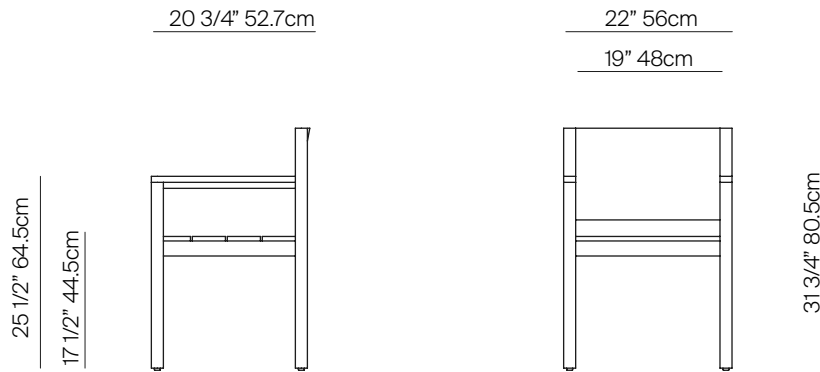

## SPECIFICATIONS

Width:	22"	56 cm
Depth:	20 3/4"	52.7 cm
Height:	31 3/4"	80.5 cm
Seat height:	17 1/2"	44.5 cm

# DANAO

[danaoliving.com](http://danaoliving.com)

DINING ARMCHAIR

0652.101

MEASURES INCH CM	OVERALL WIDTH	OVERALL DEPTH	OVERALL HEIGHT WITH CUSHIONS	OVERALL FRAME HEIGHT	ARM HEIGHT	ARM WIDTH	FOOT HEIGHT	SEAT HEIGHT WITH CUSHIONS	FRAME SEAT HEIGHT (FLOOR TO FRAME)	INSIDE SEAT WIDTH	INSIDE SEAT DEPTH
DESCRIPTION	A	B	C	D	E	F	G	H	I	J	K
DINING ARMCHAIR	22	20 3/4	-	31 3/4	25 1/2	1 1/2	15	-	17 1/2	19	18 3/4
SKU# 0652.101	56	52.7	-	80.5	64.5	4	38	-	44.5	48	47.9

MEASURES INCH CM	# OF BACK CUSHIONS	# OF SEAT CUSHIONS	COM YARDS METERS	DIAGONAL CLEARANCE	FURNITURE WEIGHT LBS KGS	TOTAL PIECES IN A BOX	BOXED WEIGHT LBS KGS	CUBE
DESCRIPTION	L							
DINING ARMCHAIR	-	-	-	32 1/2	41.45	1	51.37	11.43
SKU# 0652.101	-	-	-	82.2	18.8	1	23.3	