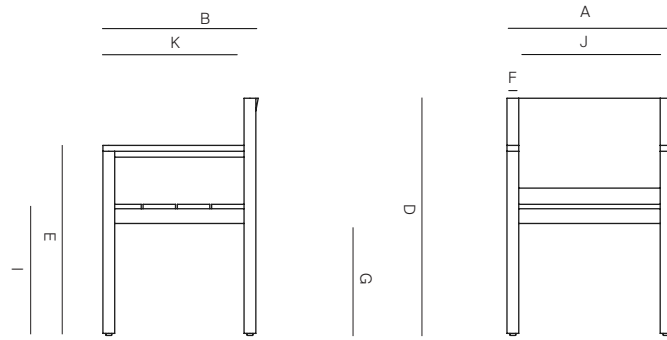

## SPECIFICATIONS

Width:	22"	56 cm
Depth:	20 3/4"	52.7 cm
Height:	31 3/4"	80.5 cm
Seat height:	17 1/2"	44.5 cm

# DANAO

[danaoliving.com](http://danaoliving.com)

DINING ARMCHAIR

0652.101

MEASURES INCH CM	OVERALL WIDTH	OVERALL DEPTH	OVERALL HEIGHT WITH CUSHIONS	OVERALL FRAME HEIGHT	ARM HEIGHT	ARM WIDTH	FOOT HEIGHT	SEAT HEIGHT WITH CUSHIONS	FRAME SEAT HEIGHT (FLOOR TO FRAME)	INSIDE SEAT WIDTH	INSIDE SEAT DEPTH
DESCRIPTION	A	B	C	D	E	F	G	H	I	J	K
DINING ARMCHAIR	22	20 3/4	-	31 3/4	25 1/2	1 1/2	15	-	17 1/2	19	18 3/4
SKU# 0652.101	56	52.7	-	80.5	64.5	4	38	-	44.5	48	47.9

MEASURES INCH CM	# OF BACK CUSHIONS	# OF SEAT CUSHIONS	COM YARDS METERS	DIAGONAL CLEARANCE	FURNITURE WEIGHT LBS KGS	TOTAL PIECES IN A BOX	BOXED WEIGHT LBS KGS	CUBE
DESCRIPTION	L							
DINING ARMCHAIR	-	-	-	32 1/2	41.45	1	51.37	11.43
SKU# 0652.101	-	-	-	82.2	18.8	1	23.3	