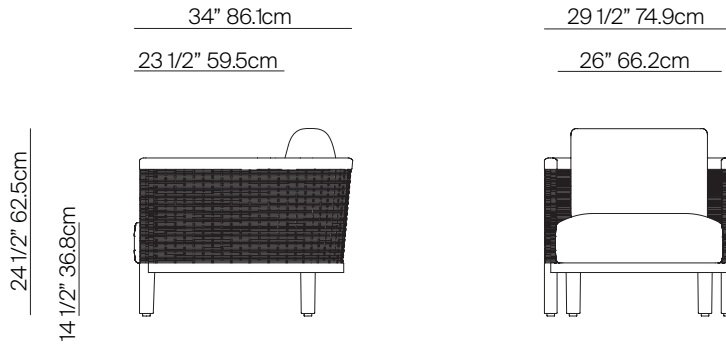

BORO

by Mario Ruiz

LOUNGE CHAIR

055.2301

SPECIFICATIONS

Width: 29 1/2" 74.9 cm
Depth: 34" 86.1 cm
Height: 29" 73.8 cm
Seat height: 14 1/2" 36.8 cm
COM: 3.25

COM based on 54" wide no repeat fabric.

MATERIALS

TRHAW PILLOWS SOLD SEPARATELY

DANA O

danaoliving.com

LOUNGE CHAIR

055.2301

MEASURES INCH CM	OVERALL WIDTH	OVERALL DEPTH	OVERALL HEIGHT WITH CUSHIONS	OVERALL FRAME HEIGHT	ARM HEIGHT	ARM WIDTH	FOOT HEIGHT	SEAT HEIGHT WITH CUSHIONS	FRAME SEAT HEIGHT (FLOOR TO FRAME)	INSIDE SEAT WIDTH	INSIDE SEAT DEPTH
DESCRIPTION	A	B	C	D	E	F	G	H	I	J	K
LOUNGE CHAIR	29 1/2	34	29	24 1/2	24 1/2	2	6 3/4	14 1/2	7 3/4	26	21 3/4
SKU# 055.2301	74.9	86.3	73.8	62.5	62.5	5	17.2	36.8	20	66.2	55

MEASURES INCH CM	# OF BACK CUSHIONS	# OF SEAT CUSHIONS	COM YARDS METERS	DIAGONAL CLEARANCE	FURNITURE WEIGHT LBS KGS	TOTAL PIECES IN A BOX	BOXED WEIGHT LBS KGS	CUBE
DESCRIPTION	L							
LOUNGE CHAIR	1	1	3.25	35 3/4	32.19	1	56.22	22.11
SKU# 055.2301	1	1		91.1	14.6	1	25.5	