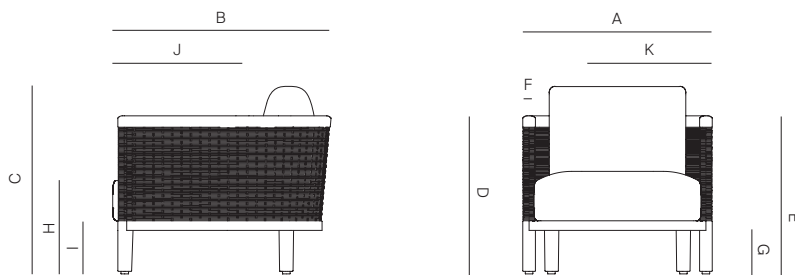

BORO

by Mario Ruiz

LOUNGE CHAIR

055.2301

SPECIFICATIONS

Width: 29 1/2" 74.9 cm
Depth: 34" 86.1 cm
Height: 29" 73.8 cm
Seat height: 14 1/2" 36.8 cm
COM: 3.25

COM based on 54" wide no repeat fabric.

MATERIALS

TRHAW PILLOWS SOLD SEPARATELY

DANA O

danaoliving.com

LOUNGE CHAIR

055.2301

MEASURES INCH CM	OVERALL WIDTH	OVERALL DEPTH	OVERALL HEIGHT WITH CUSHIONS	OVERALL FRAME HEIGHT	ARM HEIGHT	ARM WIDTH	FOOT HEIGHT	SEAT HEIGHT WITH CUSHIONS	FRAME SEAT HEIGHT (FLOOR TO FRAME)	INSIDE SEAT WIDTH	INSIDE SEAT DEPTH
DESCRIPTION	A	B	C	D	E	F	G	H	I	J	K
LOUNGE CHAIR	29 1/2	34	29	24 1/2	24 1/2	2	6 3/4	14 1/2	7 3/4	26	21 3/4
SKU# 055.2301	74.9	86.3	73.8	62.5	62.5	5	17.2	36.8	20	66.2	55