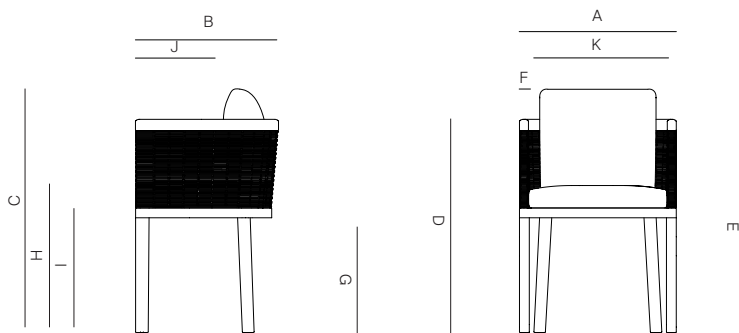

BORO

by Mario Ruiz

DINING ARMCHAIR

055.2201

SPECIFICATIONS

Width: 22" 55.9 cm
Depth: 23" 58.4 cm
Height: 34 1/2" 87.4 cm
Seat height: 21" 53 cm

COM: 1.75

COM based on 54" wide no repeat fabric.

TRHOW PILLOWS SOLD SEPARATELY

DANAO

danaoliving.com

MEASURES INCH CM	OVERALL WIDTH	OVERALL DEPTH	OVERALL HEIGHT WITH CUSHIONS	OVERALL FRAME HEIGHT	ARM HEIGHT	ARM WIDTH	FOOT HEIGHT	SEAT HEIGHT WITH CUSHIONS	FRAME SEAT HEIGHT (FLOOR TO FRAME)	INSIDE SEAT WIDTH	INSIDE SEAT DEPTH
DESCRIPTION	A	B	C	D	E	F	G	H	I	J	K
DINING ARMCHAIR	22	23	34 1/2	30 1/4	30 1/4	11/4	16 1/2	21	17 3/4	19 1/2	12 1/4
SKU# 055.2201	55.9	58.4	87.4	76.7	76.7	3.2	41.6	53	45	49.5	31.2

MEASURES INCH CM	# OF BACK CUSHIONS	# OF SEAT CUSHIONS	COM YARDS METERS	DIAGONAL CLEARANCE	FURNITURE WEIGHT LBS KGS	TOTAL PIECES IN A BOX	BOXED WEIGHT LBS KGS	CUBE
DESCRIPTION	L							
DINING ARMCHAIR	1	1	1.75	35 1/4	19.40	1	20.41	11.73
SKU# 055.2201	1	1		89.7	8.8	1	9.26	