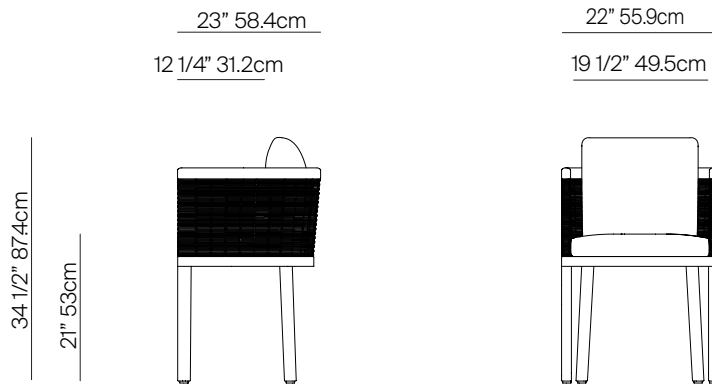

BORO

by Mario Ruiz

DINING ARMCHAIR

055.2201

SPECIFICATIONS

Width: 22" 55.9 cm
Depth: 23" 58.4 cm
Height: 34 1/2" 87.4 cm
Seat height: 21" 53 cm

COM: 1.75

COM based on 54" wide no repeat fabric.

TRHOW PILLOWS SOLD SEPARATELY

DANAO

danaoliving.com

MEASURES INCH CM	OVERALL WIDTH	OVERALL DEPTH	OVERALL HEIGHT WITH CUSHIONS	OVERALL FRAME HEIGHT	ARM HEIGHT	ARM WIDTH	FOOT HEIGHT	SEAT HEIGHT WITH CUSHIONS	FRAME SEAT HEIGHT (FLOOR TO FRAME)	INSIDE SEAT WIDTH	INSIDE SEAT DEPTH
DESCRIPTION	A	B	C	D	E	F	G	H	I	J	K
DINING ARMCHAIR	22	23	34 1/2	30 1/4	30 1/4	11/4	16 1/2	21	17 3/4	19 1/2	12 1/4
SKU# 055.2201	55.9	58.4	87.4	76.7	76.7	3.2	41.6	53	45	49.5	31.2

MEASURES INCH CM	# OF BACK CUSHIONS	# OF SEAT CUSHIONS	COM YARDS METERS	DIAGONAL CLEARANCE	FURNITURE WEIGHT LBS KGS	TOTAL PIECES IN A BOX	BOXED WEIGHT LBS KGS	CUBE
DESCRIPTION	L							
DINING ARMCHAIR	1	1	1.75	35 1/4	19.40	1	20.41	11.73
SKU# 055.2201	1	1		89.7	8.8	1	9.26	