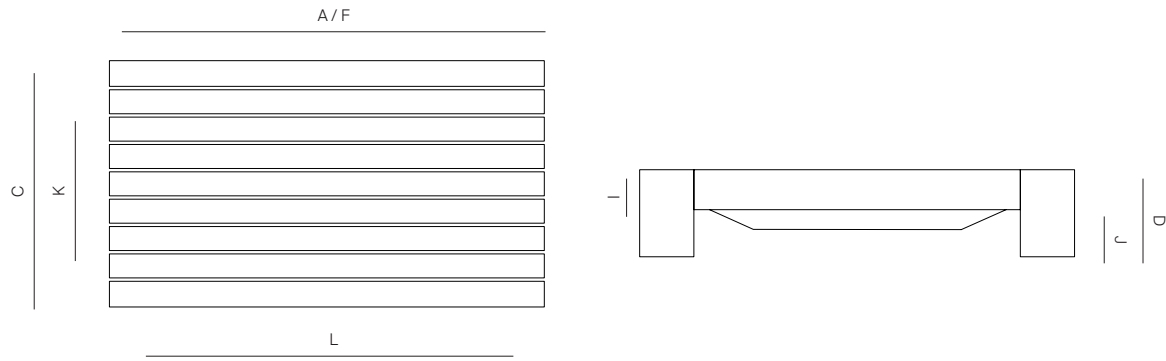

DESERT

by Marmol Radziner

60 X 36" RECT COFFEE TABLE

125101

SPECIFICATIONS

Width:	60"	152.4 cm
Depth:	34"	86.3 cm
Height:	12"	30.5 cm

MATERIALS

Frame: Premium grade teak wood.

Furniture cover available.

FINISHES

NATURAL
-20

TEAK

60 X 34" RECT COFFEE TABLE

125101

MEASURES INCH CM	OVERALL LENGTH	OVERALL WIDTH	OVERALL HEIGHT	SIZE OF BASE	TABLE TOP THICKNESS	APRON TO FLOOR CLEARANCE	SPACE BETWEEN LEGS AT HEAD	SPACE BETWEEN LEGS AT SIDE	SEAT UP TO (APROX. 20"W CHAIRS SPACED 2" APART)
DESCRIPTION	A	C	D	F	I	J	K	L	
60 X 34" RECT COFFEE TABLE	60	34	12	60	5 1/2	3	27	45	-
SKU# 125101	152.4	86.3	30.5	152.4	14	7.5	68.3	114.4	-

MEASURES INCH CM	DIAGONAL CLEARANCE	OVERALL FURNITURE WEIGHT INCH CM	TOTAL PIECES IN A BOX	BOXED WEIGHT INCH CM	BOXED WIDTH	BOXED DEPTH	BOXED HEIGHT	CUBE
DESCRIPTION	M							
60 X 34" RECT COFFEE TABLE	36	203	1	214	63.25	37.25	15.25	20.8
SKU# 125101	91.5	92	1	97	160.66	94.62	38.74	