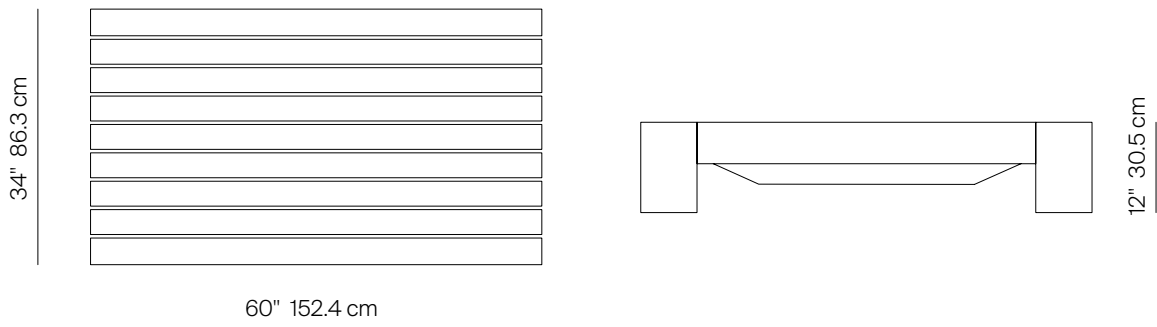

DESERT

by Marmol Radziner

60 X 36" RECT COFFEE TABLE

125101

SPECIFICATIONS

Width:	60"	152.4 cm
Depth:	34"	86.3 cm
Height:	12"	30.5 cm

MATERIALS

Frame: Premium grade teak wood.

Furniture cover available.

FINISHES

NATURAL
-20

TEAK

60 X 34" RECT COFFEE TABLE

125101

MEASURES INCH CM	OVERALL LENGTH	OVERALL WIDTH	OVERALL HEIGHT	SIZE OF BASE	TABLE TOP THICKNESS	APRON TO FLOOR CLEARANCE	SPACE BETWEEN LEGS AT HEAD	SPACE BETWEEN LEGS AT SIDE	SEAT UP TO (APROX. 20"W CHAIRS SPACED 2" APART)
DESCRIPTION	A	C	D	F	I	J	K	L	
60 X 34" RECT COFFEE TABLE	60	34	12	60	5 1/2	3	27	45	-
SKU# 125101	152.4	86.3	30.5	152.4	14	7.5	68.3	114.4	-

MEASURES INCH CM	DIAGONAL CLEARANCE	OVERALL FURNITURE WEIGHT INCH CM	TOTAL PIECES IN A BOX	BOXED WEIGHT INCH CM	BOXED WIDTH	BOXED DEPTH	BOXED HEIGHT	CUBE
DESCRIPTION	M							
60 X 34" RECT COFFEE TABLE	36	203	1	214	63.25	37.25	15.25	20.8
SKU# 125101	91.5	92	1	97	160.66	94.62	38.74	