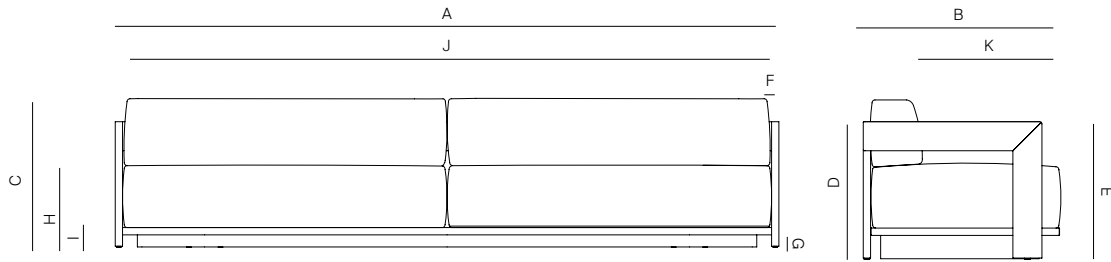

## SPECIFICATIONS

Width: 119" 302 cm  
Depth: 34" 86.3 cm  
Height: 27 1/2" 69.9 cm  
Seat height: 15" 38.1 cm

COM: 10 1/2 yds  
COM based on 54" wide no repeat fabric.

# DANAO

[danaoliving.com](http://danaoliving.com)

4 SEATER SOFA 119"

172503

MEASURES INCH CM	OVERALL WIDTH	OVERALL DEPTH	OVERALL HEIGHT WITH CUSHIONS	OVERALL FRAME HEIGHT	ARM HEIGHT	ARM WIDTH	FOOT HEIGHT	SEAT HEIGHT WITH CUSHIONS	FRAME SEAT HEIGHT (FLOOR TO FRAME)	INSIDE SEAT WIDTH	INSIDE SEAT DEPTH
DESCRIPTION	A	B	C	D	E	F	G	H	I	J	K
4 SEATER SOFA 119"	119	34	27 1/2	21 3/4	21 3/4	11/4	2	15	3 1/4	116 1/2	25
SKU# 172503	302.2	86.3	69.9	55.1	55.1	3.2	5	38.1	8.7	296	63.5