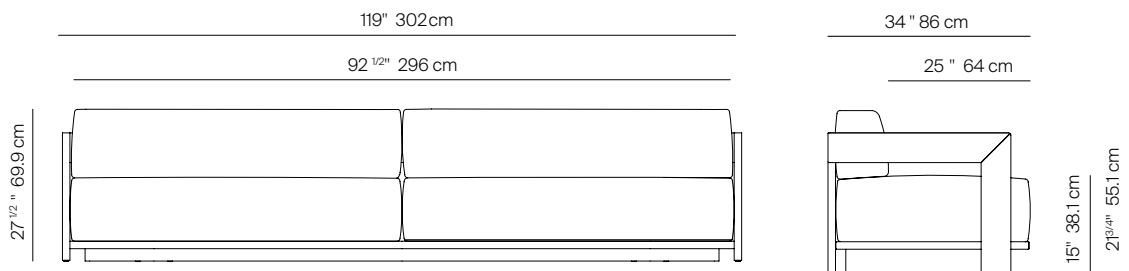

## SPECIFICATIONS

Width: 119" 302 cm  
Depth: 34" 86.3 cm  
Height: 27 1/2" 69.9 cm  
Seat height: 15" 38.1 cm

COM: 10 1/2 yds  
COM based on 54" wide no repeat fabric.

# DANAO

[danaoliving.com](http://danaoliving.com)

4 SEATER SOFA 119"

172503

MEASURES INCH CM	OVERALL WIDTH	OVERALL DEPTH	OVERALL HEIGHT WITH CUSHIONS	OVERALL FRAME HEIGHT	ARM HEIGHT	ARM WIDTH	FOOT HEIGHT	SEAT HEIGHT WITH CUSHIONS	FRAME SEAT HEIGHT (FLOOR TO FRAME)	INSIDE SEAT WIDTH	INSIDE SEAT DEPTH
DESCRIPTION	A	B	C	D	E	F	G	H	I	J	K
4 SEATER SOFA 119"	119	34	27 1/2	21 3/4	21 3/4	11/4	2	15	3 1/4	116 1/2	25
SKU# 172503	302.2	86.3	69.9	55.1	55.1	3.2	5	38.1	8.7	296	63.5

MEASURES INCH CM	# OF BACK CUSHIONS	# OF SEAT CUSHIONS	COM YARDS METERS	DIAGONAL CLEARANCE	FURNITURE WEIGHT LBS KGS	TOTAL PIECES IN A BOX	BOXED WEIGHT LBS KGS	CUBE
DESCRIPTION	L							
4 SEATER SOFA 119"	2	2	10 1/2	37 1/2	97	1	121	64.7
SKU# 172503	2	2	9.6	95	43	1	54	