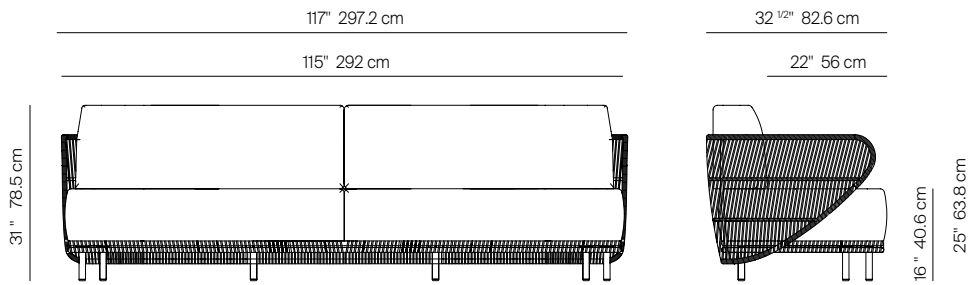

# CUFF

by Ann Vering

4 SEATER SOFA 117"

182502

## SPECIFICATIONS

Width:	117"	297.2 cm
Depth:	32 1/2"	82.6 cm
Height:	31"	78.5 cm
Seat height:	16"	40.6 cm

COM: 11 1/2 yds  
\*COM based on 54" wide no repeat fabric.

# DANAO

danaoliving.com

4 SEATER SOFA 117"

182502

MEASURES INCH CM	OVERALL WIDTH	OVERALL DEPTH	OVERALL HEIGHT WITH CUSHIONS	OVERALL FRAME HEIGHT	ARM HEIGHT	ARM WIDTH	FOOT HEIGHT	SEAT HEIGHT WITH CUSHIONS	FRAME SEAT HEIGHT	INSIDE SEAT WIDTH	INSIDE SEAT DEPTH
DESCRIPTION	A	B	C	D	E	F	G	H	I	J	K
4 SEATER SOFA 117"	117	32 1/2	31	25	25	1 1/4	3	16	6 3/4	115	25
SKU# 182502	297.2	82.6	78.5	63.8	63.8	3	7.4	40.6	17.4	292	77

MEASURES INCH CM	# OF BACK CUSHIONS	# OF SEAT CUSHIONS	COM CUSHIONS YARDS METERS	DIAGONAL CLEARANCE	FURNITURE WEIGHT LBS KGS	TOTAL PIECES IN A BOX	BOXED WEIGHT LBS KGS	CUBE
DESCRIPTION	L							
4 SEATER SOFA 117"	2	2	11 1/2	40 5/9	101	1	145	67.7
SKU# 182502	2	2	10.5	104	45	1	65	