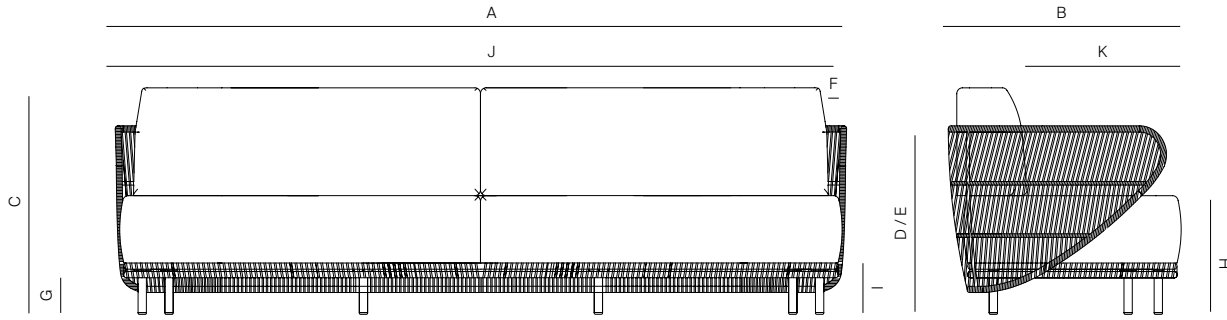

## SPECIFICATIONS

Width:	117"	297.2 cm
Depth:	32 1/2"	82.6 cm
Height:	31"	78.5 cm
Seat height:	16"	40.6 cm

COM: 11 1/2 yds  
\*COM based on 54" wide no repeat fabric.

## FINISHES

# DANAO

danaoliving.com

4 SEATER SOFA 117"

182502

MEASURES INCH CM	OVERALL WIDTH	OVERALL DEPTH	OVERALL HEIGHT WITH CUSHIONS	OVERALL FRAME HEIGHT	ARM HEIGHT	ARM WIDTH	FOOT HEIGHT	SEAT HEIGHT WITH CUSHIONS	FRAME SEAT HEIGHT	INSIDE SEAT WIDTH	INSIDE SEAT DEPTH
DESCRIPTION	A	B	C	D	E	F	G	H	I	J	K
4 SEATER SOFA 117"	117	32 1/2	31	25	25	1 1/4	3	16	6 3/4	115	25
SKU# 182502	297.2	82.6	78.5	63.8	63.8	3	7.4	40.6	17.4	292	77