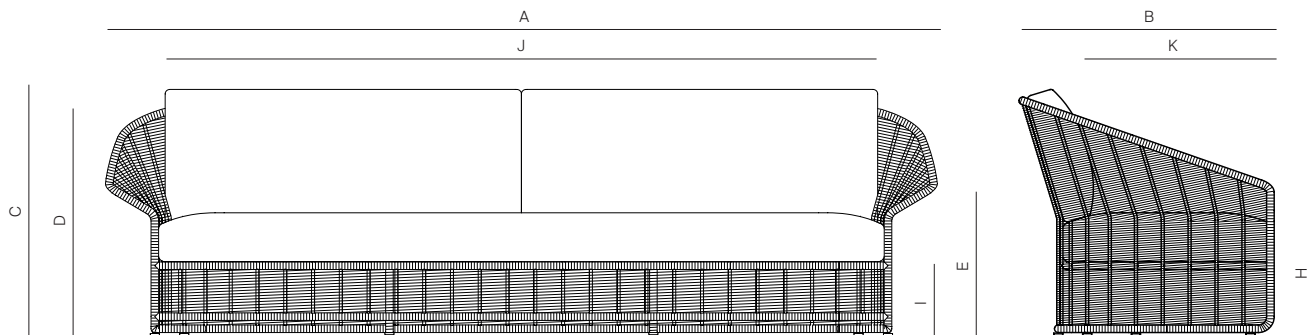

## SPECIFICATIONS

Width:	108"	274.3 cm
Depth:	33 1/4"	85.2 cm
Height:	32"	81.1 cm
Seat height:	17"	43.2 cm

# DANAO

[danaoliving.com](http://danaoliving.com)

4 SEATER SOFA 108"

882503

MEASURES INCH CM	OVERALL WIDTH	OVERALL DEPTH	OVERALL HEIGHT WITH CUSHIONS	OVERALL FRAME HEIGHT	ARM HEIGHT	ARM WIDTH	FOOT HEIGHT	SEAT HEIGHT WITH CUSHIONS	SEAT HEIGHT (FLOOR TO FRAME)	INSIDE SEAT WIDTH	INSIDE SEAT DEPTH
DESCRIPTION	A	B	C	D	E	F	G	H	I	J	K
4 SEATER SOFA 108"	108	33 1/4	32	31	20 1/4	15	-	17	9 1/2	94 1/4	213/4
SKU# 882503	274.3	85.2	81.1	78.7	51.1	15	-	43.2	24.3	239.4	53.9