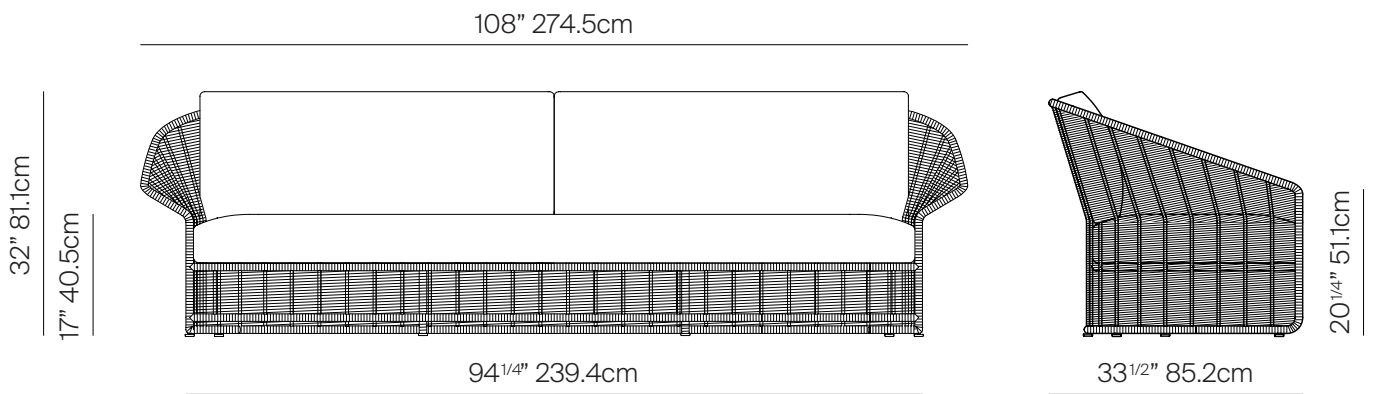

# COLLARE

by Toan Nguyen

4 SEATER SOFA 108"

882503

## SPECIFICATIONS

Width:	108"	274.3 cm
Depth:	33 1/4"	85.2 cm
Height:	32"	81.1 cm
Seat height:	17"	43.2 cm

# DANAO

[danaoliving.com](http://danaoliving.com)

4 SEATER SOFA 108"

882503

MEASURES INCH CM	OVERALL WIDTH	OVERALL DEPTH	OVERALL HEIGHT WITH CUSHIONS	OVERALL FRAME HEIGHT	ARM HEIGHT	ARM WIDTH	FOOT HEIGHT	SEAT HEIGHT WITH CUSHIONS	SEAT HEIGHT (FLOOR TO FRAME)	INSIDE SEAT WIDTH	INSIDE SEAT DEPTH
DESCRIPTION	A	B	C	D	E	F	G	H	I	J	K
4 SEATER SOFA 108"	108	33 1/4	32	31	20 1/4	15	-	17	9 1/2	94 1/4	213/4
SKU# 882503	274.3	85.2	81.1	78.7	51.1	15	-	43.2	24.3	239.4	53.9

MEASURES INCH CM	# OF BACK CUSHIONS	# OF SEAT CUSHIONS	COM CUSHIONS YARDS METERS	DIAGONAL CLEARANCE	FURNITURE WEIGHT LBS KGS	TOTAL PIECES IN A BOX	BOXED WEIGHT LBS KGS	CUBE
DESCRIPTION	L							
4 SEATER SOFA 108"	2	1		33 3/4	66	1	113	71.8
SKU# 882503	2	1		85.8	30	1	51	