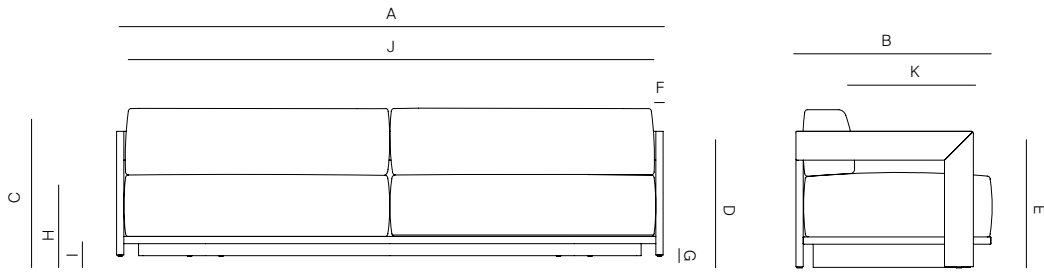

## SPECIFICATIONS

Width: 95" 241.3 cm  
Depth: 34" 86.3 cm  
Height: 27 1/2" 69.9 cm  
Seat height: 15" 38.1 cm

COM: 9 yds

COM based on 54" wide no repeat fabric.

# DANA O

danaoliving.com

3 SEATER SOFA 95"

172502

MEASURES INCH CM	OVERALL WIDTH	OVERALL DEPTH	OVERALL HEIGHT WITH CUSHIONS	OVERALL FRAME HEIGHT	ARM HEIGHT	ARM WIDTH	FOOT HEIGHT	SEAT HEIGHT WITH CUSHIONS	FRAME SEAT HEIGHT (FLOOR TO FRAME)	INSIDE SEAT WIDTH	INSIDE SEAT DEPTH
DESCRIPTION	A	B	C	D	E	F	G	H	I	J	K
3 SEATER SOFA 95"	95	34	27 1/2	21 3/4	21 3/4	11/4	2	15	3 1/4	92 1/4	25
SKU# 172502	241.3	86.3	69.9	55.1	55.1	3.2	5	38.1	8.7	234.3	63.5