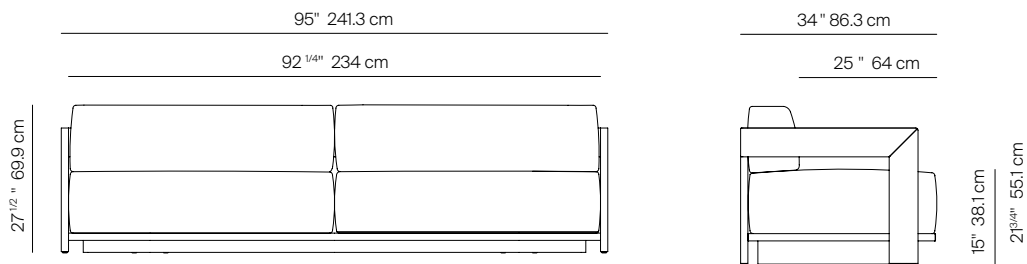

## SPECIFICATIONS

Width: 95" 241.3 cm  
Depth: 34" 86.3 cm  
Height: 27 1/2" 69.9 cm  
Seat height: 15" 38.1 cm

COM: 9 yds

COM based on 54" wide no repeat fabric.

# DANA O

danaoliving.com

3 SEATER SOFA 95"

172502

MEASURES INCH CM	OVERALL WIDTH	OVERALL DEPTH	OVERALL HEIGHT WITH CUSHIONS	OVERALL FRAME HEIGHT	ARM HEIGHT	ARM WIDTH	FOOT HEIGHT	SEAT HEIGHT WITH CUSHIONS	FRAME SEAT HEIGHT (FLOOR TO FRAME)	INSIDE SEAT WIDTH	INSIDE SEAT DEPTH
DESCRIPTION	A	B	C	D	E	F	G	H	I	J	K
3 SEATER SOFA 95"	95	34	27 1/2	21 3/4	21 3/4	11/4	2	15	3 1/4	92 1/4	25
SKU# 172502	241.3	86.3	69.9	55.1	55.1	3.2	5	38.1	8.7	234.3	63.5

MEASURES INCH CM	# OF BACK CUSHIONS	# OF SEAT CUSHIONS	COM YARDS METERS	DIAGONAL CLEARANCE	FURNITURE WEIGHT LBS KGS	TOTAL PIECES IN A BOX	BOXED WEIGHT LBS KGS	CUBE
DESCRIPTION	L							
3 SEATER SOFA 95"	2	2	9	37 1/2	89	1	108	561
SKU# 172502	2	2	8.2	95	40	1	49	