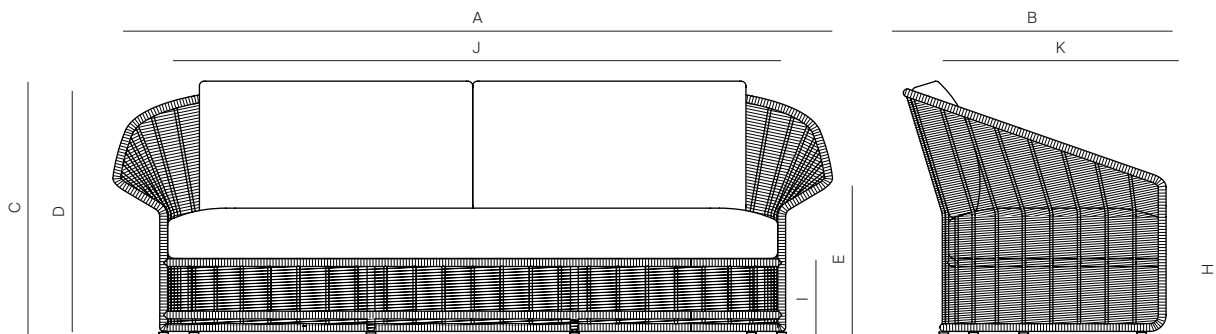

COLLARE

by Toan Nguyen

3 SEATER SOFA 91"

882502

SPECIFICATIONS

Width:	90 3/4"	230.7 cm
Depth:	33 1/2"	85.2 cm
Height:	32"	81.1 cm
Seat height:	17"	43.2 cm

MATERIALS

Frame: Powder coated aluminum frame.

(Reference Fabric Specification Sheet)

Throw Pillows available, sold separately.

Polyfill Furniture cover available.

FINISHES

MUSCADE
-51

ALUMINUM

QUARTZ

ROPES

THROW PILLOWS SOLD SEPARATELY

DANA O

danaoliving.com

3 SEATER SOFA 91"

882502

MEASURES INCH CM	OVERALL WIDTH	OVERALL DEPTH	OVERALL HEIGHT WITH CUSHIONS	OVERALL FRAME HEIGHT	ARM HEIGHT	ARM WIDTH	FOOT HEIGHT	SEAT HEIGHT WITH CUSHIONS	SEAT HEIGHT (FLOOR TO FRAME)	INSIDE SEAT WIDTH	INSIDE SEAT DEPTH
DESCRIPTION	A	B	C	D	E	F	G	H	I	J	K
3 SEATER SOFA 91"	90 3/4	33 1/2	32	31	20 1/4	6	-	17	9 1/2	77	213/4
SKU# 882502	230.7	85.2	81.1	78.7	51.1	15	-	43.2	24.3	195.6	53.9

MEASURES INCH CM	# OF BACK CUSHIONS	# OF SEAT CUSHIONS	COM CUSHIONS YARDS METERS	DIAGONAL CLEARANCE	FURNITURE WEIGHT LBS KGS	TOTAL PIECES IN A BOX	BOXED WEIGHT LBS KGS	CUBE
DESCRIPTION	L							
3 SEATER SOFA 91"	2	1	8 1/4	33 3/4	59	1	99	60.
SKU# 882502	2	1	7.6	85.8	27	1	45	