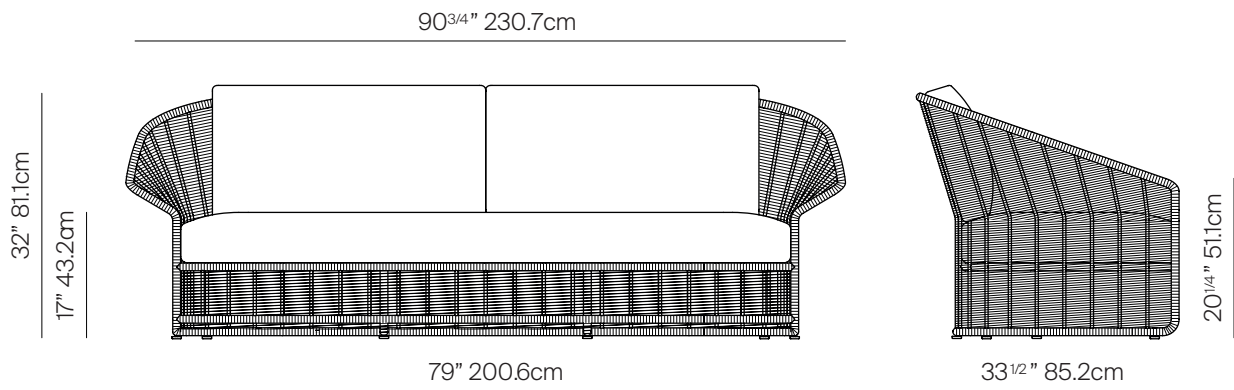

COLLARE

by Toan Nguyen

3 SEATER SOFA 91"

882502

SPECIFICATIONS

Width:	90 3/4"	230.7 cm
Depth:	33 1/2"	85.2 cm
Height:	32"	81.1 cm
Seat height:	17"	43.2 cm

MATERIALS

Frame: Powder coated aluminum frame.

Weave : Polypropylene rope.

Cushion Foam: Made of HR (High Resiliency) foam with Dacron wrap incased in a nonwoven UV stabilized waterproof sonic welded fabric.

Cushion Fabric: COM/outdoor canvas Grade A / Grade B
Fabric options available.

THROW PILLOWS SOLD SEPARATELY

DANA O

danaoliving.com

3 SEATER SOFA 91"

882502

MEASURES INCH CM	OVERALL WIDTH	OVERALL DEPTH	OVERALL HEIGHT WITH CUSHIONS	OVERALL FRAME HEIGHT	ARM HEIGHT	ARM WIDTH	FOOT HEIGHT	SEAT HEIGHT WITH CUSHIONS	SEAT HEIGHT (FLOOR TO FRAME)	INSIDE SEAT WIDTH	INSIDE SEAT DEPTH
DESCRIPTION	A	B	C	D	E	F	G	H	I	J	K
3 SEATER SOFA 91"	90 3/4	33 1/2	32	31	20 1/4	6	-	17	9 1/2	77	213/4
SKU# 882502	230.7	85.2	81.1	78.7	51.1	15	-	43.2	24.3	195.6	53.9

MEASURES INCH CM	# OF BACK CUSHIONS	# OF SEAT CUSHIONS	COM CUSHIONS YARDS METERS	DIAGONAL CLEARANCE	FURNITURE WEIGHT LBS KGS	TOTAL PIECES IN A BOX	BOXED WEIGHT LBS KGS	CUBE
DESCRIPTION	L							
3 SEATER SOFA 91"	2	1	8 1/4	33 3/4	59	1	99	60.
SKU# 882502	2	1	7.6	85.8	27	1	45	