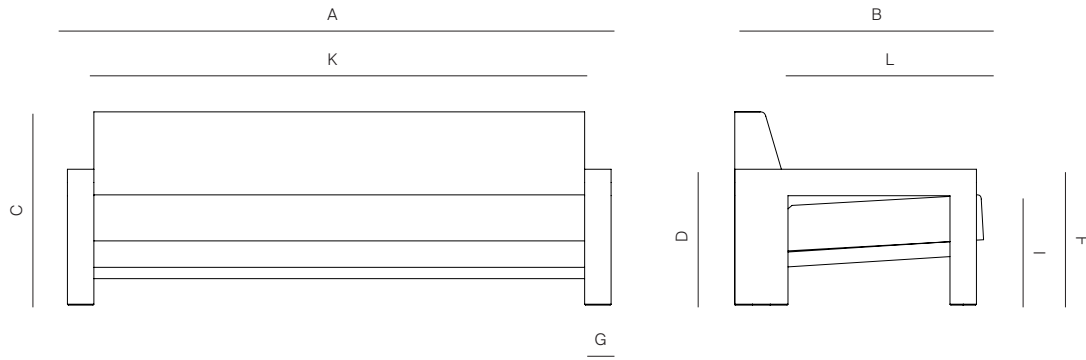

## SPECIFICATIONS

Width: 72" 182.9 cm COM: 5.5 yds  
Depth: 34" 86.4 cm  
Height: 25" 63.5 cm  
Seat height: 14 1/2" 36.8 cm

COM based on 54" wide no repeat fabric.

# DANAO

danaoliving.com

3 SEATER SOFA 72"

122601

MEASURES INCH CM	OVERALL WIDTH	OVERALL DEPTH	OVERALL HEIGHT WITH CUSHIONS	OVERALL FRAME HEIGHT	ARM HEIGHT	ARM WIDTH	FOOT HEIGHT	SEAT HEIGHT WITH CUSHIONS	SEAT HEIGHT (FLOOR TO FRAME)	INSIDE SEAT WIDTH (CUSHIONS)	INSIDE SEAT DEPTH (CUSHIONS)
DESCRIPTION	A	B	C	D	F	G	H	I	J	K	L
3 SEATER SOFA 72"	72	34	25	18	18	3 1/2	6	14 1/2	8 1/2	65	26
SKU# 122601	182.9	86.4	63.5	45.7	45.7	8.9	15.3	36.8	21.6	165.1	66.04