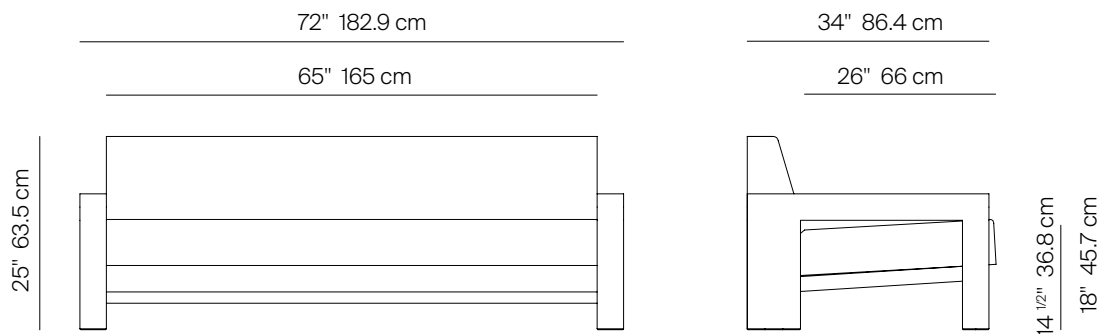

## SPECIFICATIONS

Width: 72" 182.9 cm COM: 5.5 yds  
Depth: 34" 86.4 cm  
Height: 25" 63.5 cm  
Seat height: 14 1/2" 36.8 cm

COM based on 54" wide no repeat fabric.

# DANAO

danaoliving.com

3 SEATER SOFA 72"

122601

MEASURES INCH CM	OVERALL WIDTH	OVERALL DEPTH	OVERALL HEIGHT WITH CUSHIONS	OVERALL FRAME HEIGHT	ARM HEIGHT	ARM WIDTH	FOOT HEIGHT	SEAT HEIGHT WITH CUSHIONS	SEAT HEIGHT (FLOOR TO FRAME)	INSIDE SEAT WIDTH (CUSHIONS)	INSIDE SEAT DEPTH (CUSHIONS)
DESCRIPTION	A	B	C	D	F	G	H	I	J	K	L
3 SEATER SOFA 72"	72	34	25	18	18	3 1/2	6	14 1/2	8 1/2	65	26
SKU# 122601	182.9	86.4	63.5	45.7	45.7	8.9	15.3	36.8	21.6	165.1	66.04

MEASURES INCH CM	# OF BACK CUSHIONS	COM BACK CUSHIONS YARDS METERS	# OF SEAT CUSHIONS	COM SEAT CUSHIONS YARDS METERS	DIAGONAL CLEARANCE	FURNITURE WEIGHT LBS KGS	TOTAL PIECES IN A BOX	BOXED WEIGHT LBS KGS	BOXED WIDTH	BOXED DEPTH	BOXED HEIGHT	CUBE
DESCRIPTION					M							
3 SEATER SOFA 72"	1	2	1	2.5	104.1	93	1	101	147.96	89.54	53.98	32.6
SKU# 122601	1	2.5	1	3	41	42	1	45	75.25	35.25	21.25	