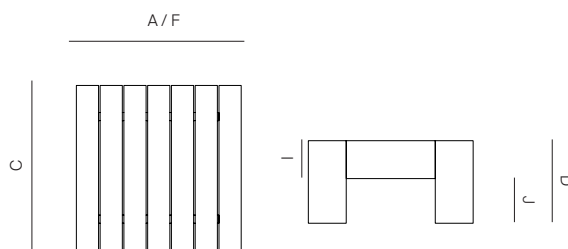

DESERT

by Marmol Radziner

24" SQ SIDE TABLE

125103

SPECIFICATIONS

Width:	24"	60.9 cm
Depth:	24"	60.9 cm
Height:	12"	30.5 cm

MATERIALS

Frame: Premium grade teak wood.

Furniture cover available.

FINISHES

NATURAL
-20

TEAK

MEASURES INCH CM	OVERALL LENGTH	OVERALL WIDTH	OVERALL HEIGHT	SIZE OF BASE	TABLE TOP THICKNESS	APRON TO FLOOR CLEARANCE	SPACE BETWEEN LEGS AT HEAD	SPACE BETWEEN LEGS AT SIDE	SEAT UP TO (APROX. 20"W CHAIRS SPACED 2" APART)
DESCRIPTION	A	C	D	F	I	J	K	L	
24" SIDE TABLE	24	24	12	24	5 1/2	4 1/2	17 1/2	13	-
SKU# 125103	60.9	60.9	30.5	60.9	14	11.5	44.5	32.9	-

MEASURES INCH CM	DIAGONAL CLEARANCE	OVERALL FURNITURE WEIGHT INCH CM	TOTAL PIECES IN A BOX	BOXED WEIGHT INCH CM	BOXED WIDTH	BOXED DEPTH	BOXED HEIGHT	CBM
DESCRIPTION	M							
24" SIDE TABLE	26 3/4	73	1	75	27.25	27.25	15.25	0.19
SKU# 125103	68.1	33	1	34	69.22	69.22	38.74	0.19