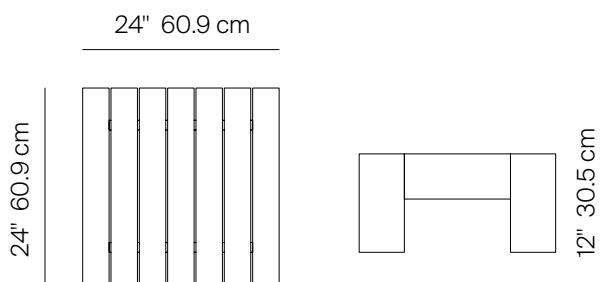

DESERT

by Marmol Radziner

24" SQ SIDE TABLE

125103

SPECIFICATIONS

Width:	24"	60.9 cm
Depth:	24"	60.9 cm
Height:	12"	30.5 cm

MATERIALS

Frame: Premium grade teak wood.

Furniture cover available.

FINISHES

NATURAL
-20

TEAK

MEASURES INCH CM	OVERALL LENGTH	OVERALL WIDTH	OVERALL HEIGHT	SIZE OF BASE	TABLE TOP THICKNESS	APRON TO FLOOR CLEARANCE	SPACE BETWEEN LEGS AT HEAD	SPACE BETWEEN LEGS AT SIDE	SEAT UP TO (APROX. 20"W CHAIRS SPACED 2" APART)
DESCRIPTION	A	C	D	F	I	J	K	L	
24" SIDE TABLE	24	24	12	24	5 1/2	4 1/2	17 1/2	13	-
SKU# 125103	60.9	60.9	30.5	60.9	14	11.5	44.5	32.9	-

MEASURES INCH CM	DIAGONAL CLEARANCE	OVERALL FURNITURE WEIGHT INCH CM	TOTAL PIECES IN A BOX	BOXED WEIGHT INCH CM	BOXED WIDTH	BOXED DEPTH	BOXED HEIGHT	CBM
DESCRIPTION	M							
24" SIDE TABLE	26 3/4	73	1	75	27.25	27.25	15.25	0.19
SKU# 125103	68.1	33	1	34	69.22	69.22	38.74	0.19