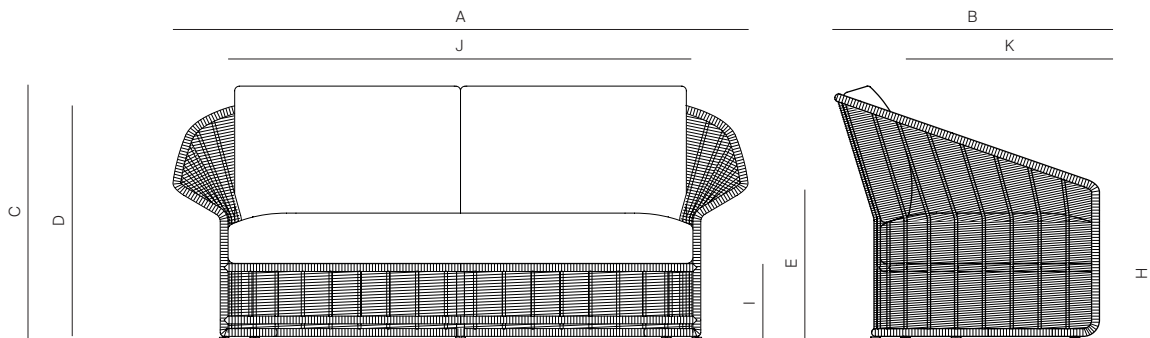

COLLARE

by Toan Nguyen

2 SEATER SOFA 72"

882501

SPECIFICATIONS

Width:	72"	183 cm
Depth:	33 1/2"	85.2 cm
Height:	32"	81.1 cm
Seat height:	17"	43.2 cm

MATERIALS

Frame: Powder coated aluminum frame.

(Reference Fabric Specification Sheet)

Throw Pillows available, sold separately.

Polyfill Furniture cover available.

THROW PILLOWS SOLD SEPARATELY

FINISHES

MUSCADE
-51

ALUMINUM

QUARTZ

ROPES

DANAO

danaoliving.com

2 SEATER SOFA 72"

882501

MEASURES INCH CM	OVERALL WIDTH	OVERALL DEPTH	OVERALL HEIGHT WITH CUSHIONS	OVERALL FRAME HEIGHT	ARM HEIGHT	ARM WIDTH	FOOT HEIGHT	SEAT HEIGHT WITH CUSHIONS	SEAT HEIGHT (FLOOR TO FRAME)	INSIDE SEAT WIDTH	INSIDE SEAT DEPTH
DESCRIPTION	A	B	C	D	E	F	G	H	I	J	K
2 SEATER SOFA 72"	72	33 1/2	32	31	20 1/4	15	-	17	9 1/2	58 1/4	21 3/4
SKU# 882501	183	85.2	81.1	78.7	51.1	6	-	40.5	24.3	147.9	53.9

MEASURES INCH CM	# OF BACK CUSHIONS	# OF SEAT CUSHIONS	COM CUSHIONS YARDS METERS	DIAGONAL CLEARANCE	FURNITURE WEIGHT LBS KGS	TOTAL PIECES IN A BOX	BOXED WEIGHT LBS KGS	CUBE
DESCRIPTION	L							
2 SEATER SOFA 72"	2	1		33 3/4	47	1	80	48.3
SKU# 882501	2	1		85.8	22	1	36	