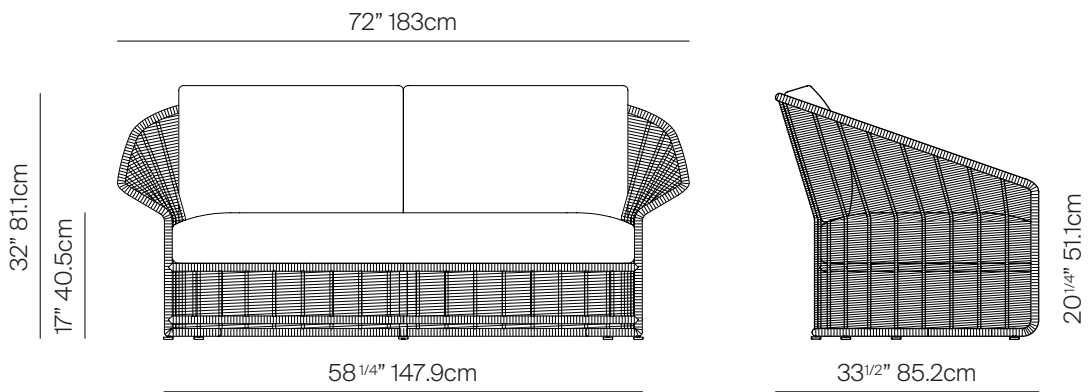

COLLARE

by Toan Nguyen

2 SEATER SOFA 72"

882501

SPECIFICATIONS

Width:	72"	183 cm
Depth:	33 1/2"	85.2 cm
Height:	32"	81.1 cm
Seat height:	17"	43.2 cm

MATERIALS

Frame: Powder coated aluminum frame.

Weave : Polypropylene rope.

Cushion Foam: Made of HR (High Resilency) foam with Dacron wrap incased in a nonwoven UV stabilized waterproof sonic welded fabric.

Cushion Fabric: COM/outdoor canvas Grade A / Grade B
Fabric options available.

ROPES

DANAO

danaoliving.com

2 SEATER SOFA 72"

882501

MEASURES INCH CM	OVERALL WIDTH	OVERALL DEPTH	OVERALL HEIGHT WITH CUSHIONS	OVERALL FRAME HEIGHT	ARM HEIGHT	ARM WIDTH	FOOT HEIGHT	SEAT HEIGHT WITH CUSHIONS	SEAT HEIGHT (FLOOR TO FRAME)	INSIDE SEAT WIDTH	INSIDE SEAT DEPTH
DESCRIPTION	A	B	C	D	E	F	G	H	I	J	K
2 SEATER SOFA 72"	72	33 1/2	32	31	20 1/4	15	-	17	9 1/2	58 1/4	21 3/4
SKU# 882501	183	85.2	81.1	78.7	51.1	6	-	40.5	24.3	147.9	53.9

MEASURES INCH CM	# OF BACK CUSHIONS	# OF SEAT CUSHIONS	COM CUSHIONS YARDS METERS	DIAGONAL CLEARANCE	FURNITURE WEIGHT LBS KGS	TOTAL PIECES IN A BOX	BOXED WEIGHT LBS KGS	CUBE
DESCRIPTION	L							
2 SEATER SOFA 72"	2	1		33 3/4	47	1	80	48.3
SKU# 882501	2	1		85.8	22	1	36	