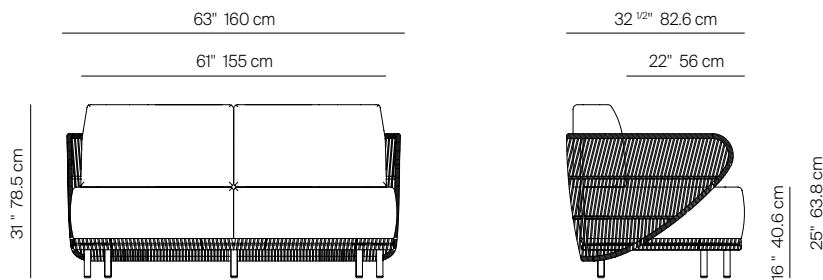

CUFF

by Ann Vering

2 SEATER SOFA 63"

182101

SPECIFICATIONS

Width:	63"	160 cm
Depth:	32 1/2"	82.6 cm
Height:	31"	78.5 cm
Seat height:	16"	40.6 cm

COM: 6 yds

*COM based on 54" wide no repeat fabric.

SPACE GREY
-52

ALUMINUM

TAUPE
-29

ROPE

THROW PILLOWS SOLD SEPARATELY

DANA O

danaoliving.com

MEASURES INCH CM	OVERALL WIDTH	OVERALL DEPTH	OVERALL HEIGHT WITH CUSHIONS	OVERALL FRAME HEIGHT	ARM HEIGHT	ARM WIDTH	FOOT HEIGHT	SEAT HEIGHT WITH CUSHIONS	FRAME SEAT HEIGHT	INSIDE SEAT WIDTH	INSIDE SEAT DEPTH
DESCRIPTION	A	B	C	D	E	F	G	H	I	J	K
2 SEATER SOFA 63"	63	32 1/2	31	25	25	1 1/4	3	16	6 3/4	61	25
SKU# 182101	160	82.6	78.5	63.8	63.8	3	7.4	40.6	17.4	155	77

MEASURES INCH CM	# OF BACK CUSHIONS	# OF SEAT CUSHIONS	COM CUSHIONS YARDS METERS	DIAGONAL CLEARANCE	FURNITURE WEIGHT LBS KGS	TOTAL PIECES IN A BOX	BOXED WEIGHT LBS KGS	CUBE
DESCRIPTION	L							
2 SEATER SOFA 63"	2	2	6	40 5/9	62	1	98	38.8
SKU# 182101	2	2	5.4	104	28	1	44	