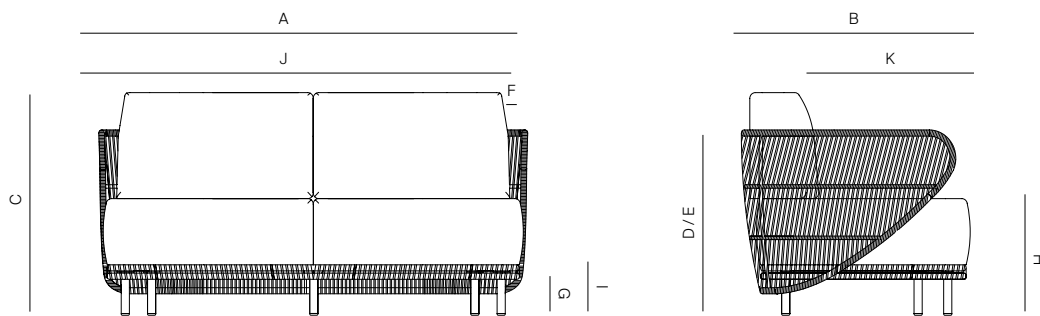

SPACE GREY
-52

ALUMINUM

TAUPE
-29

ROPE

THROW PILLOWS SOLD SEPARATELY

DANA O

danaoliving.com

MEASURES INCH CM	OVERALL WIDTH	OVERALL DEPTH	OVERALL HEIGHT WITH CUSHIONS	OVERALL FRAME HEIGHT	ARM HEIGHT	ARM WIDTH	FOOT HEIGHT	SEAT HEIGHT WITH CUSHIONS	FRAME SEAT HEIGHT	INSIDE SEAT WIDTH	INSIDE SEAT DEPTH
DESCRIPTION	A	B	C	D	E	F	G	H	I	J	K
2 SEATER SOFA 63"	63	32 1/2	31	25	25	1 1/4	3	16	6 3/4	61	25
SKU# 182101	160	82.6	78.5	63.8	63.8	3	7.4	40.6	17.4	155	77

MEASURES INCH CM	# OF BACK CUSHIONS	# OF SEAT CUSHIONS	COM CUSHIONS YARDS METERS	DIAGONAL CLEARANCE	FURNITURE WEIGHT LBS KGS	TOTAL PIECES IN A BOX	BOXED WEIGHT LBS KGS	CUBE
DESCRIPTION	L							
2 SEATER SOFA 63"	2	2	6	40 5/9	62	1	98	38.8
SKU# 182101	2	2	5.4	104	28	1	44	