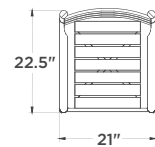

ECHO BAR ARM STOOL

DETAILS

The Echo Collection is made of premium grade teak wood and is offered in multiple finish options.

DIMENSIONS

21" W x 23" D x 42.5" H

DESIGNER

Brad Ascalon

Danao Living