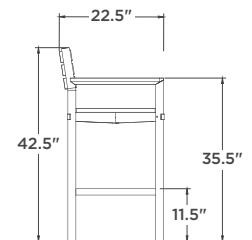

ECHO BAR ARM STOOL

DETAILS

The Echo Collection is made of premium grade teak wood and is offered in multiple finish options.

DIMENSIONS

21" W x 23" D x 42.5" H

DESIGNER

Brad Ascalon

Danao Living