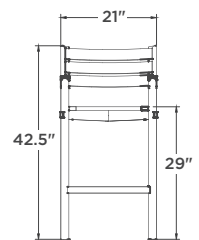

ECHO BAR ARM STOOL

DETAILS

The Echo Collection is made of premium grade teak wood and is offered in multiple finish options.

DIMENSIONS

21" W x 23" D x 42.5" H

DESIGNER

Brad Ascalon

Danao Living